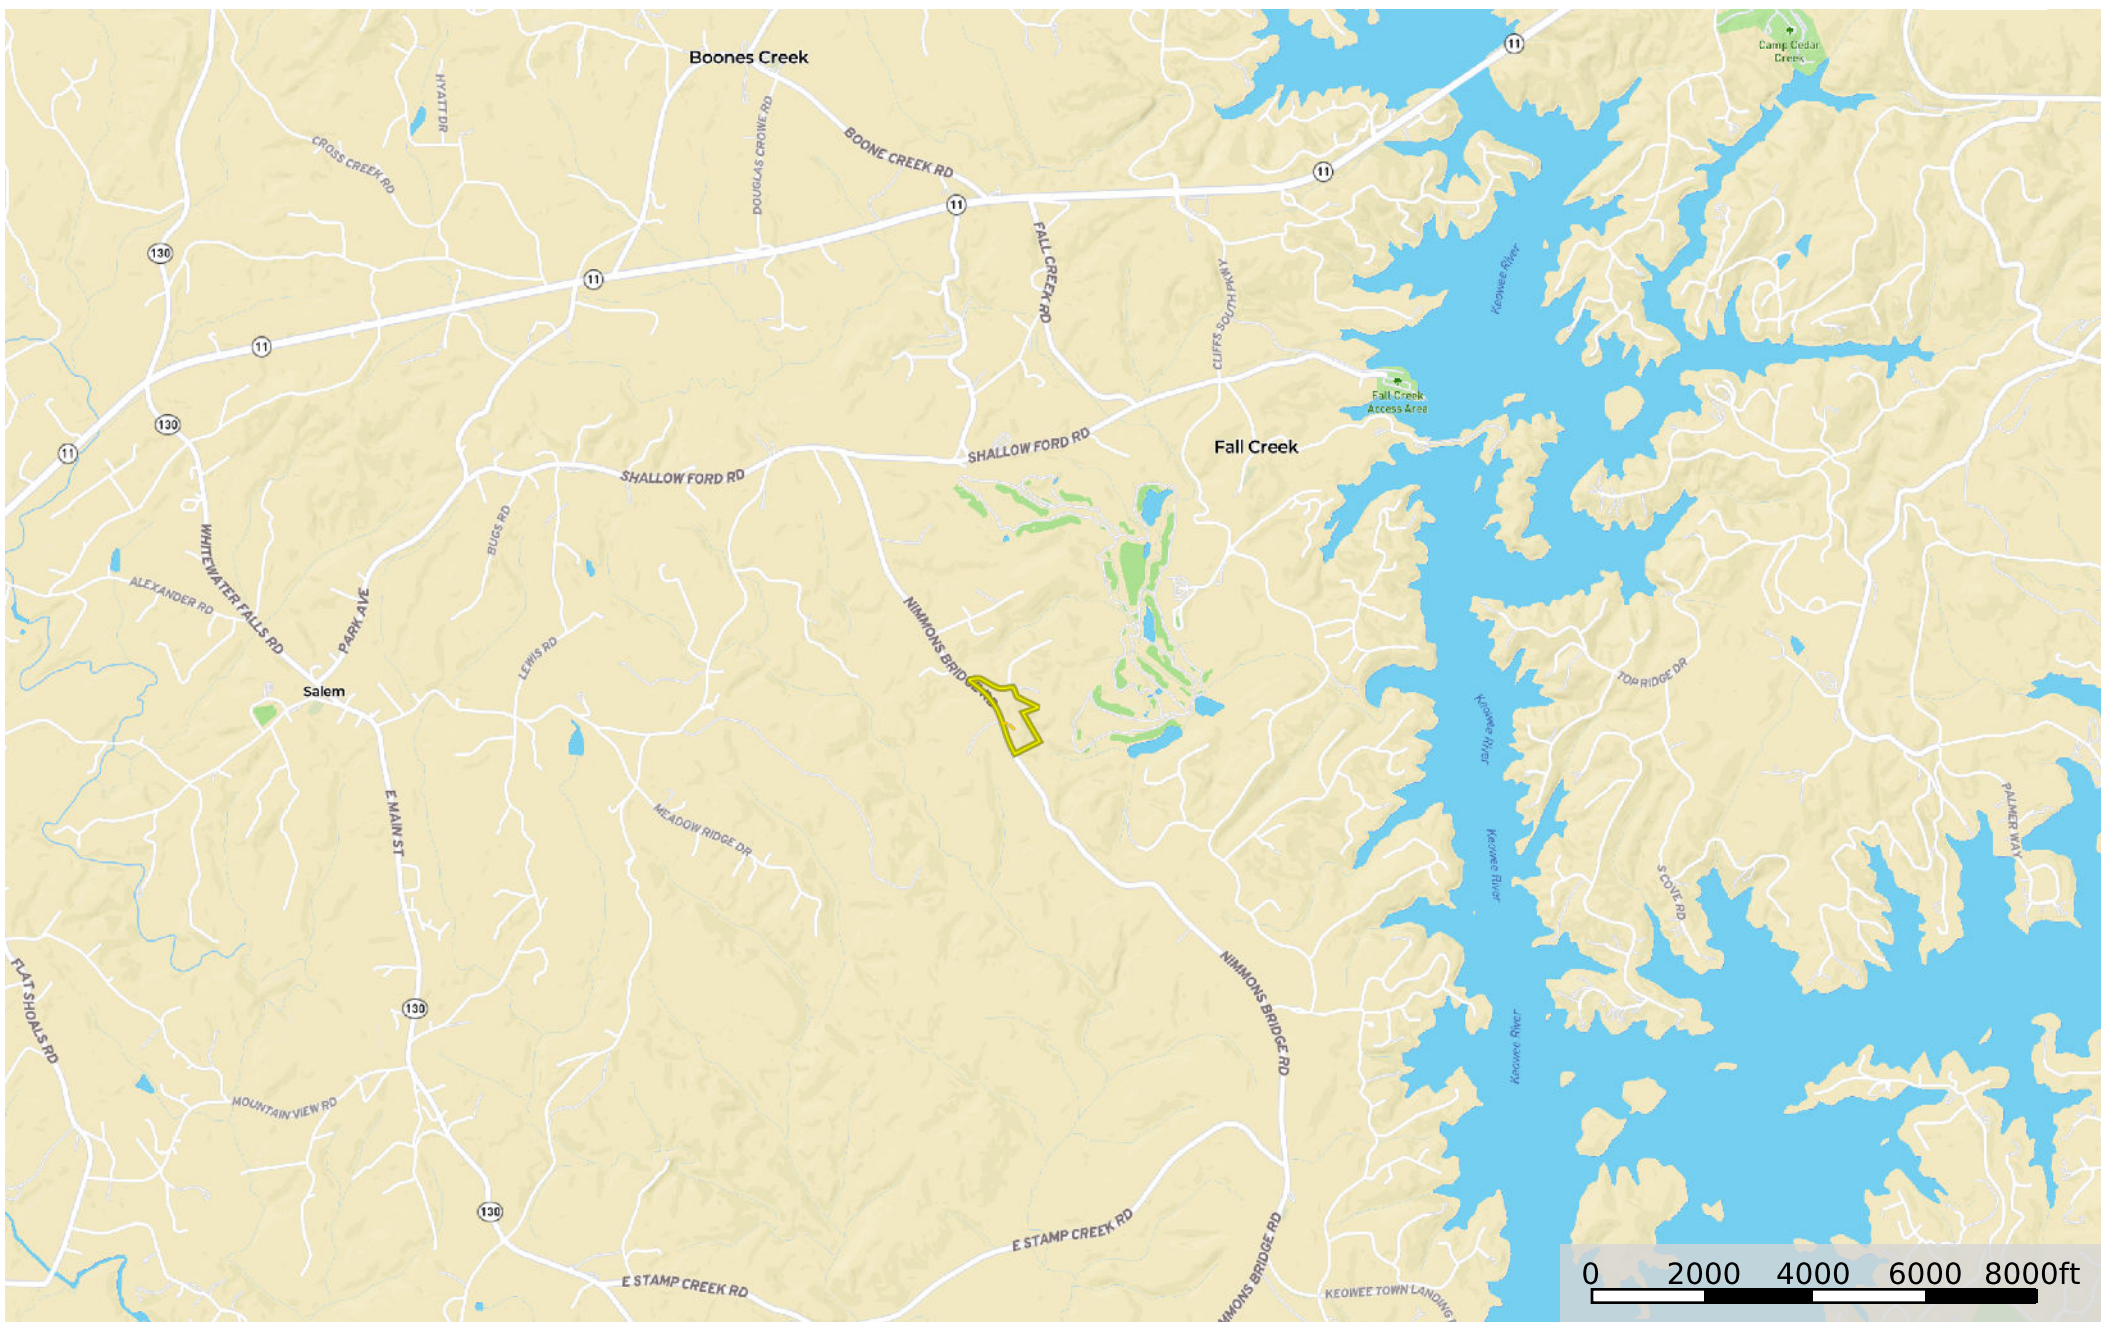

# Cliffs Timber - Nimmons Bridge Road

South Carolina, AC +/-

●●● Road / Trail    □ Boundary 1

This map is for illustrative purposes only and is not drawn to scale. Property boundaries, dimensions, acreage, easements, roads, streams, and other features are approximate. Buyers should verify all information through surveys, title work, and independent inspections.