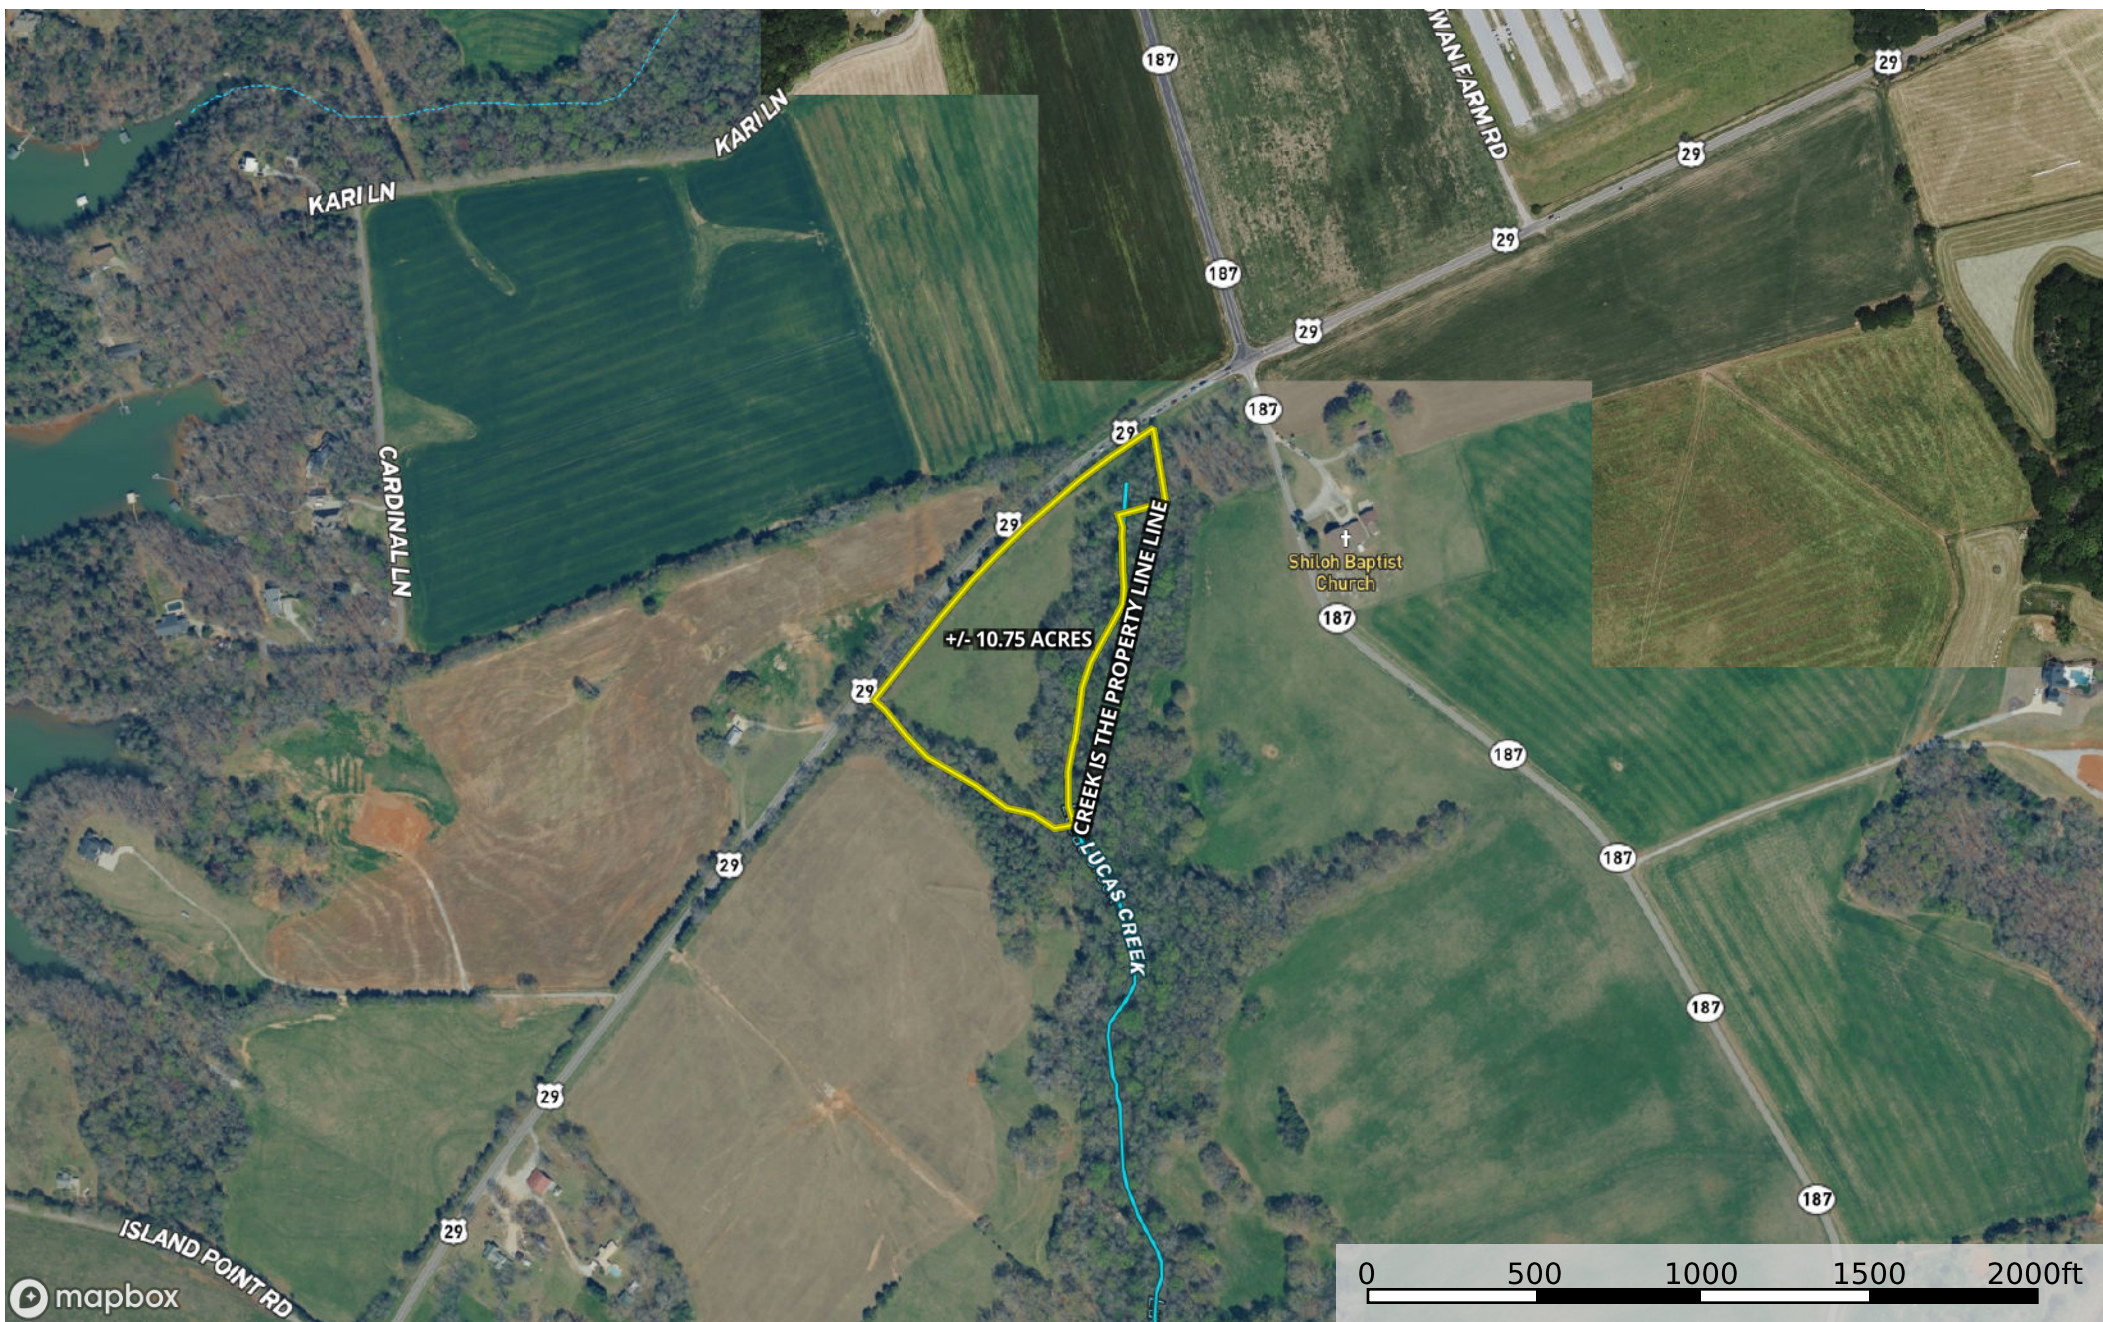

Bramlett - Hwy. 29 10.75 acres

South Carolina, AC +/-

This map is for illustrative purposes only and is not drawn to scale. Property boundaries, dimensions, acreage, easements, roads, streams, and other features are approximate. Buyers should verify all information through surveys, title work, and independent inspections.