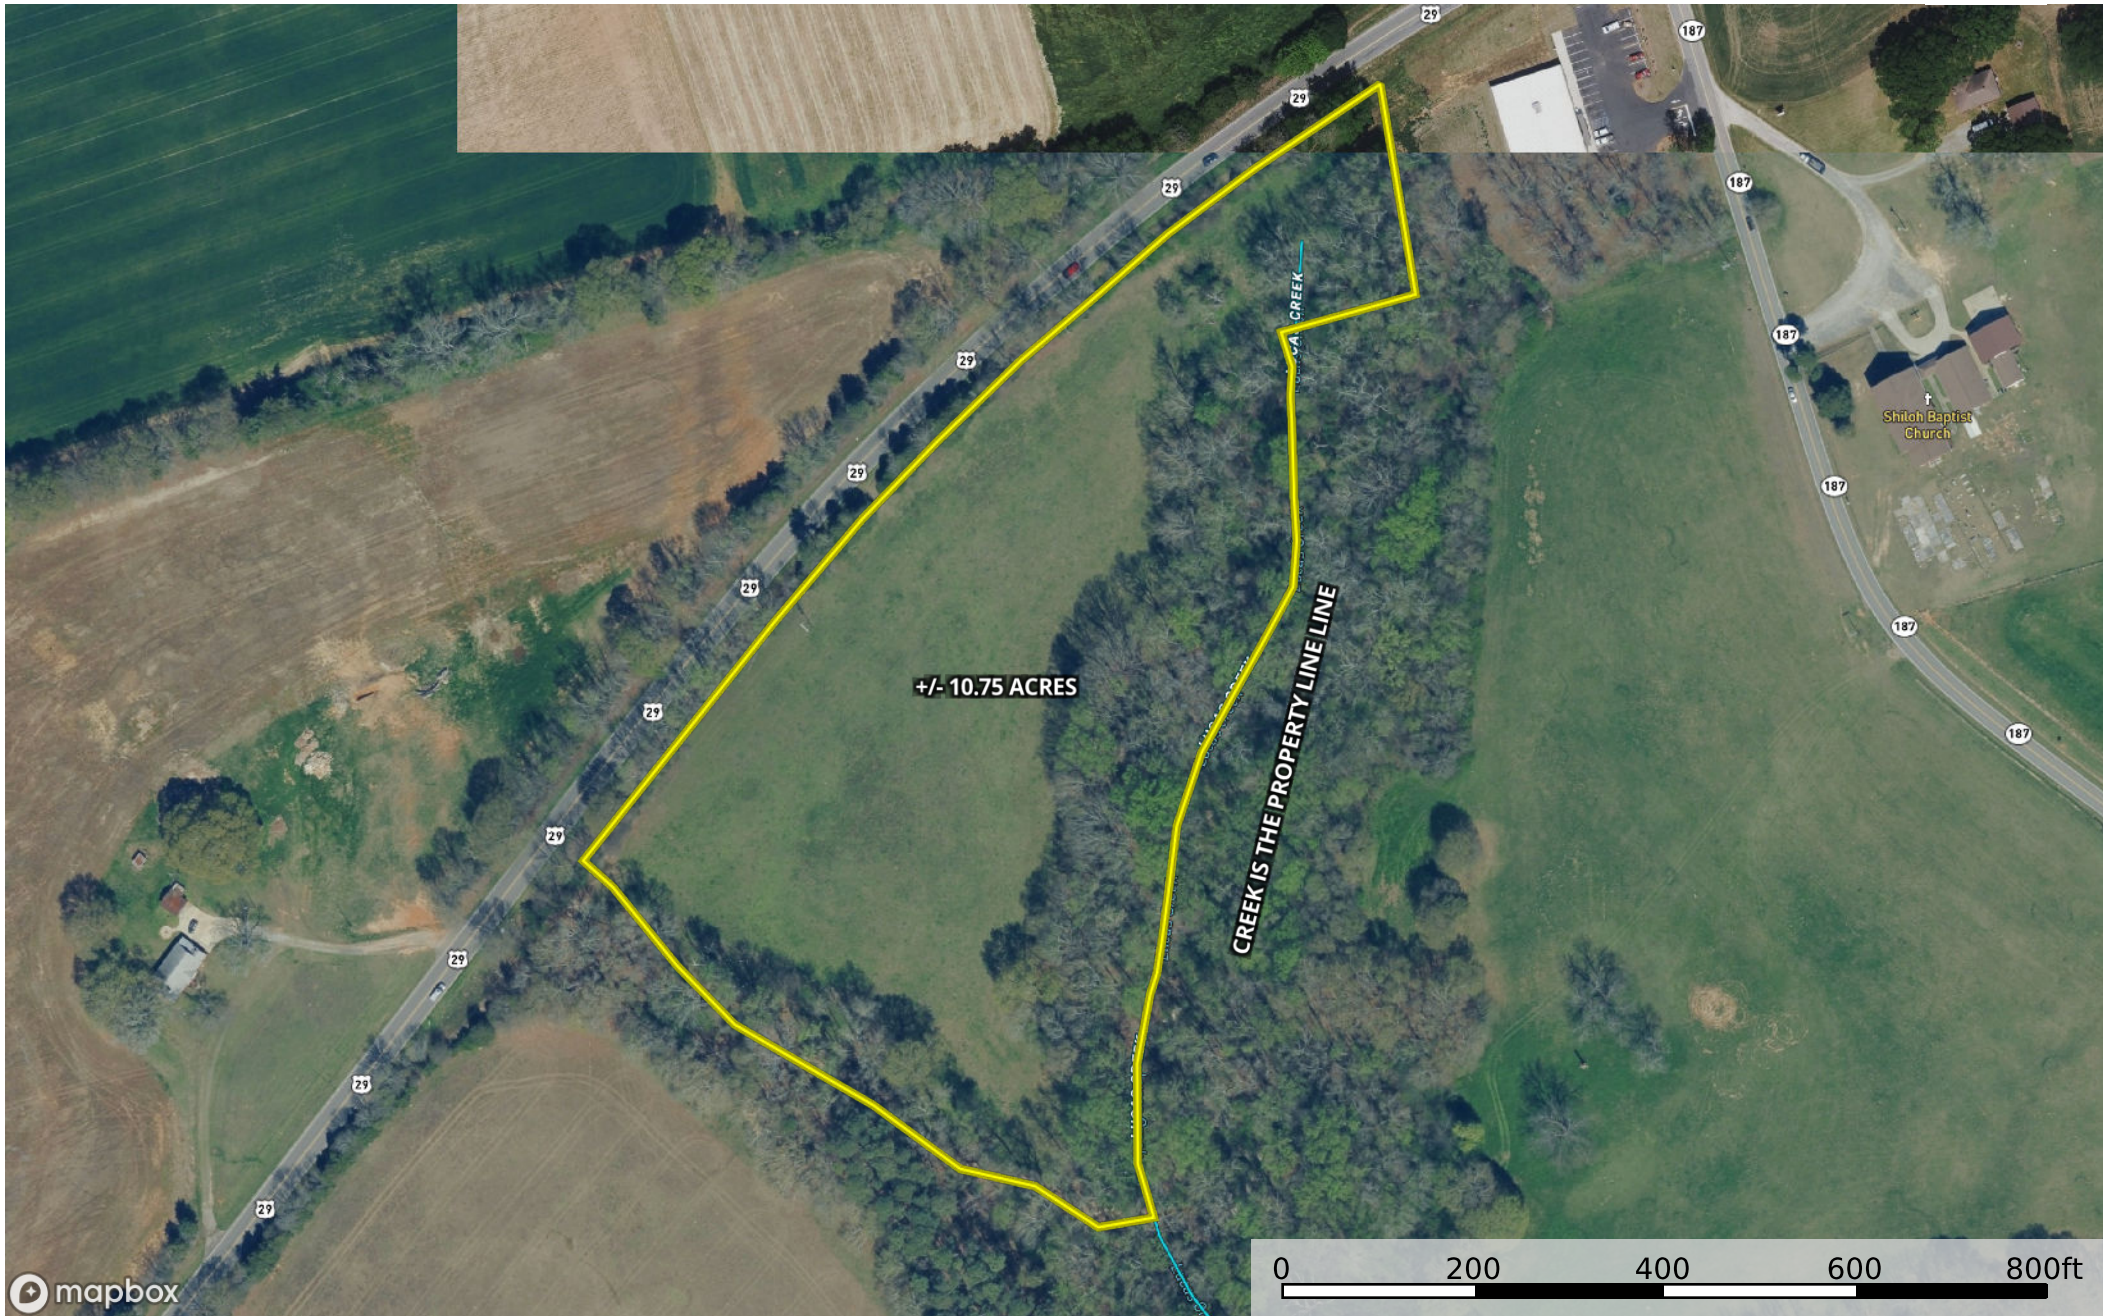

Bramlett - Hwy. 29 10.75 acres

South Carolina, AC +/-

This map is for illustrative purposes only and is not drawn to scale. Property boundaries, dimensions, acreage, easements, roads, streams, and other features are approximate. Buyers should verify all information through surveys, title work, and independent inspections.