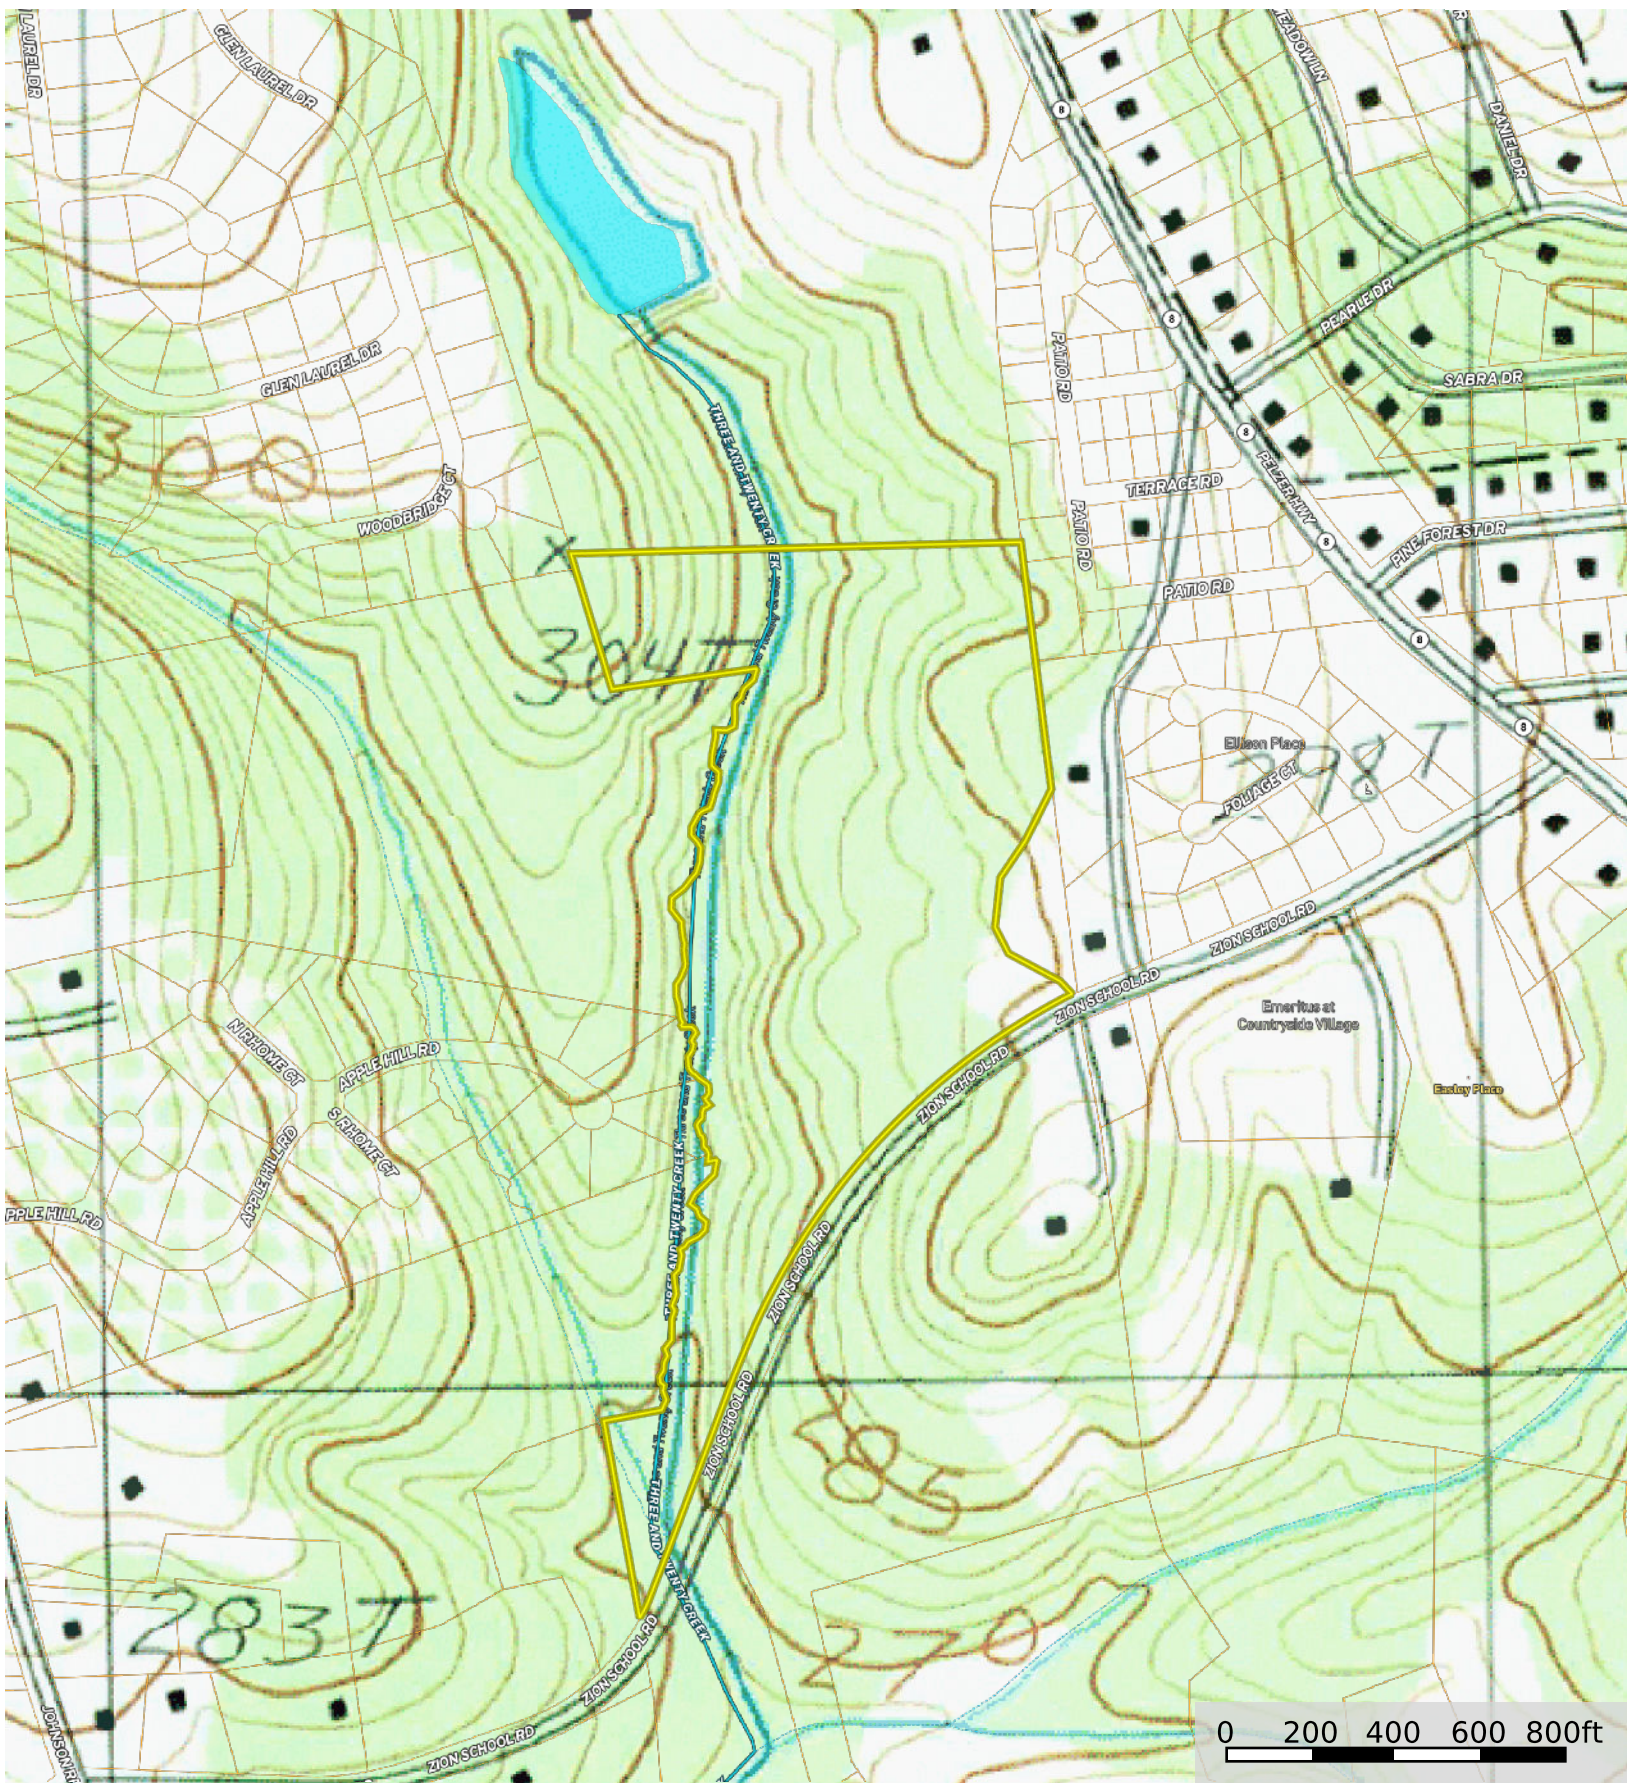

# Lackey - Zion School Road - +/- 31.00 acres

South Carolina, AC +/-

- Boundary
- Stream, Intermittent
- River/Creek
- Water Body