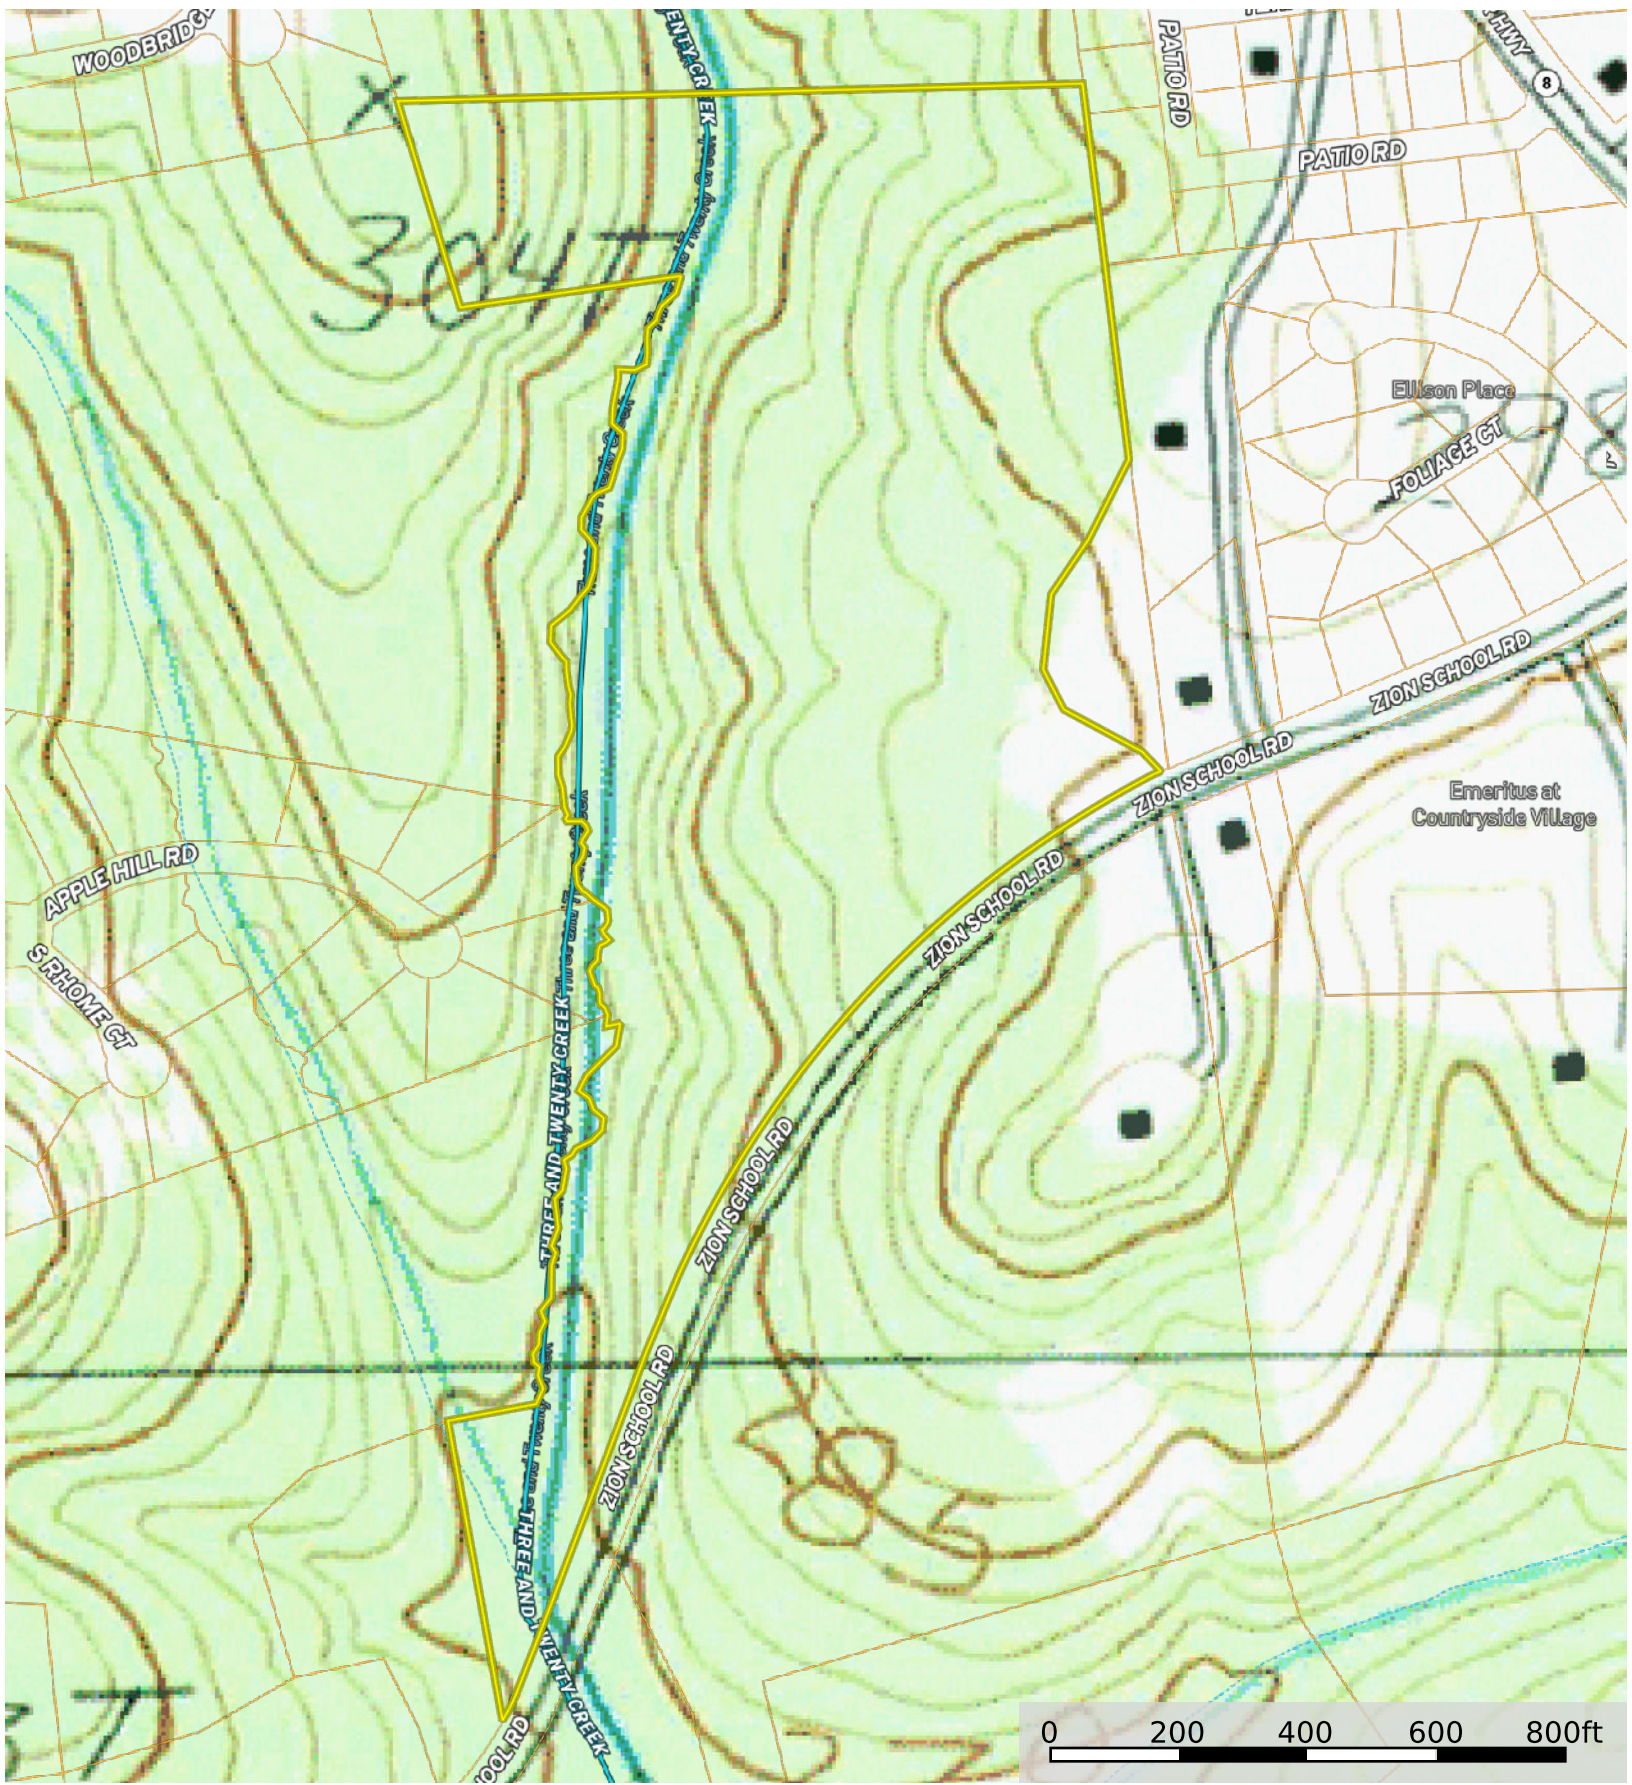

Lackey - Zion School Road - +/- 31.00 acres

South Carolina, AC +/-

- Boundary
- Stream, Intermittent
- River/Creek
- Water Body