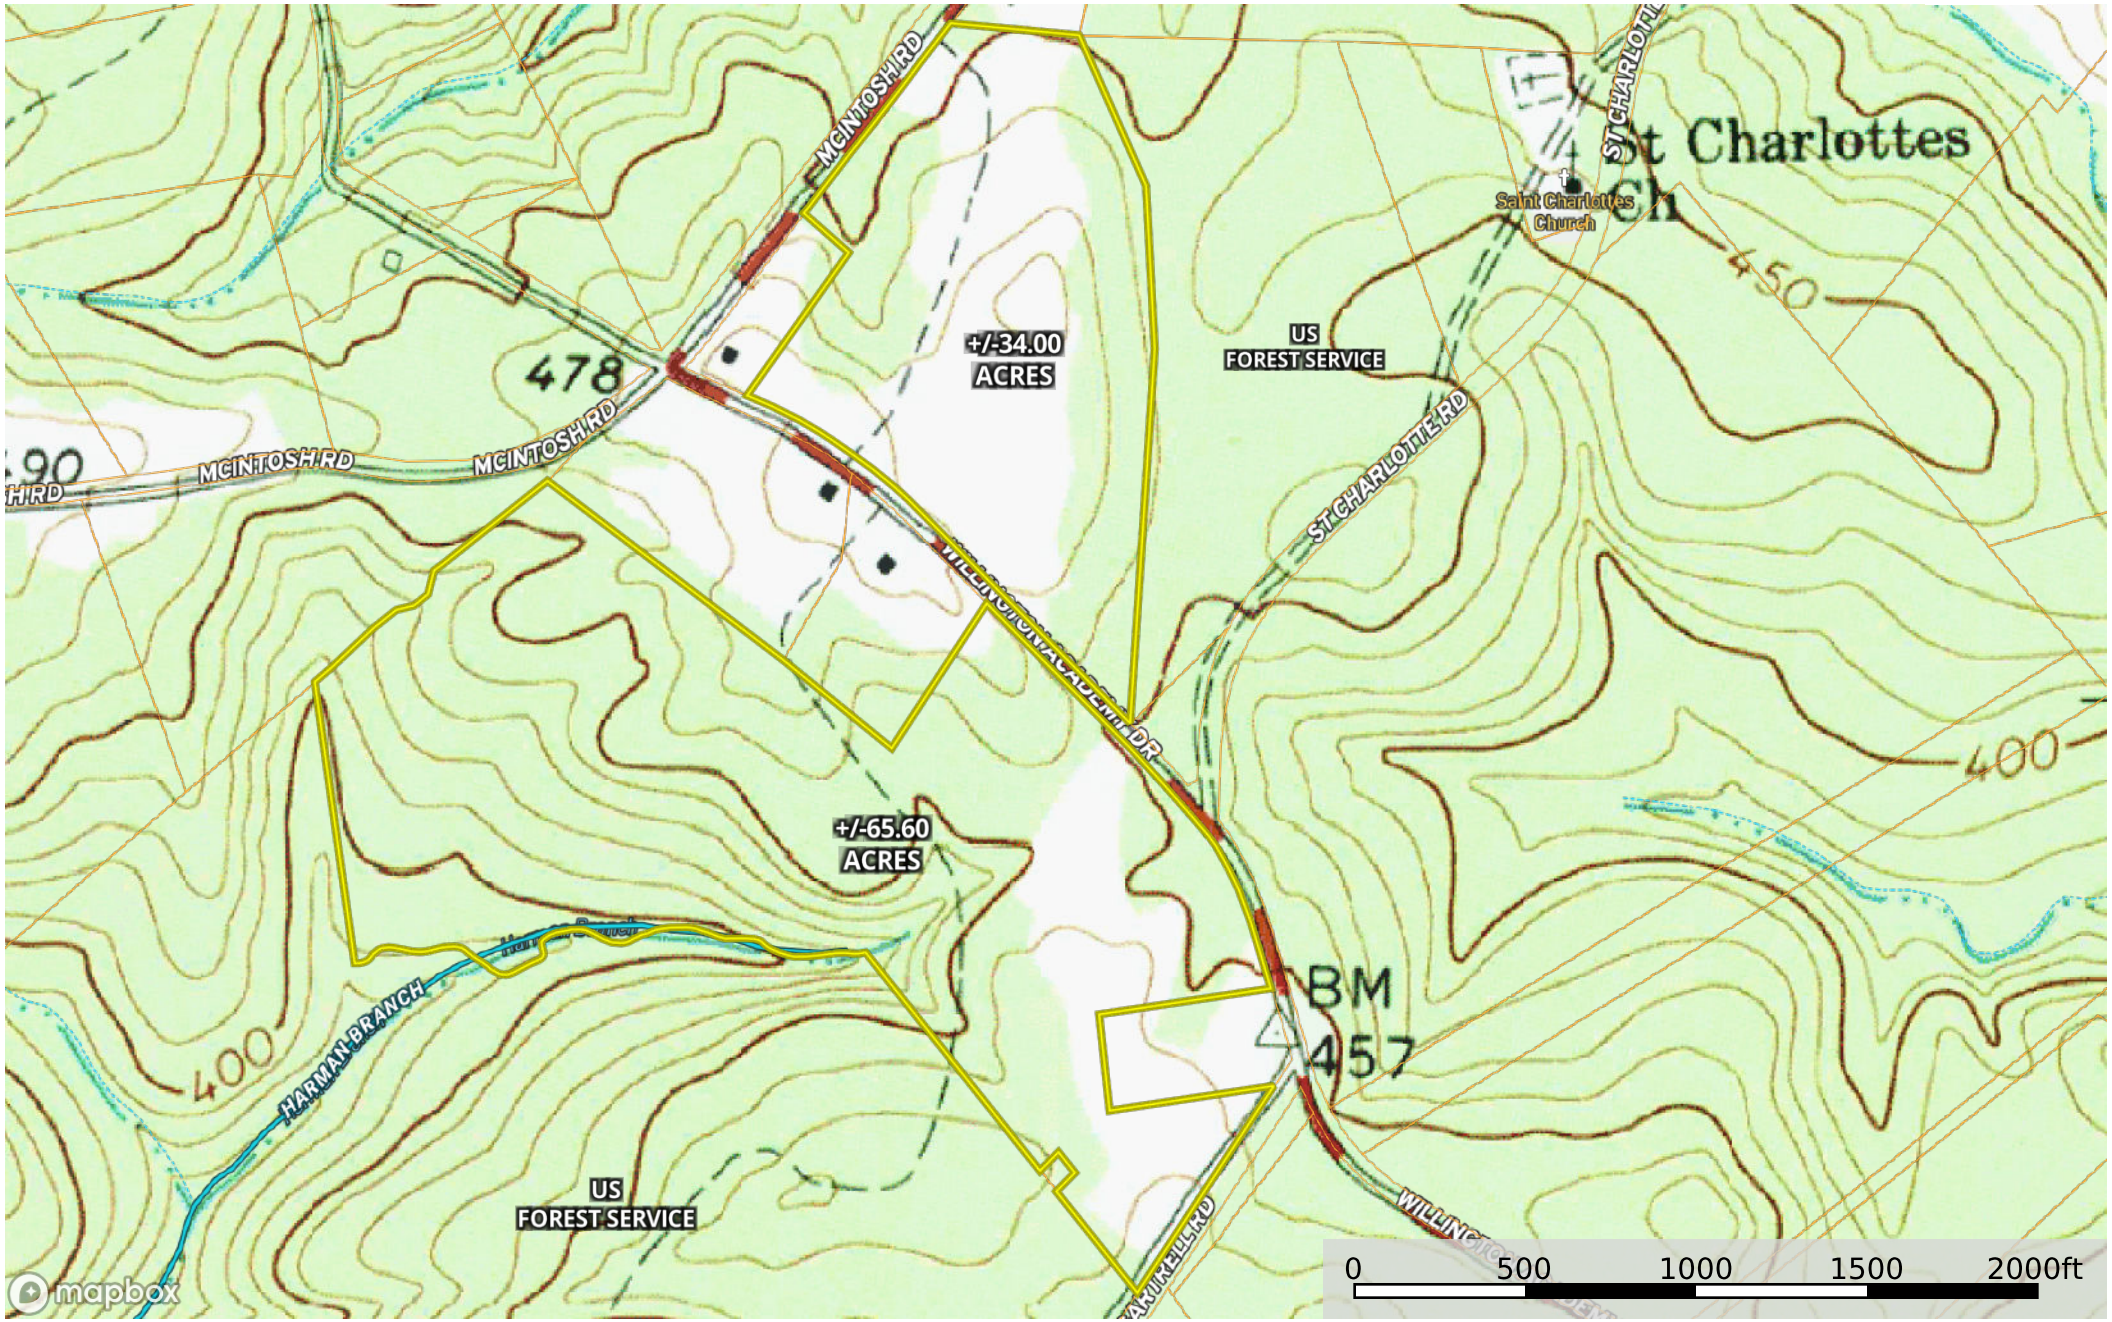

Haley - Willington Academy

South Carolina, AC +/-

- Boundary 2 1
- Boundary 1 1
- Stream, Intermittent
- River/Creek
- Water Body