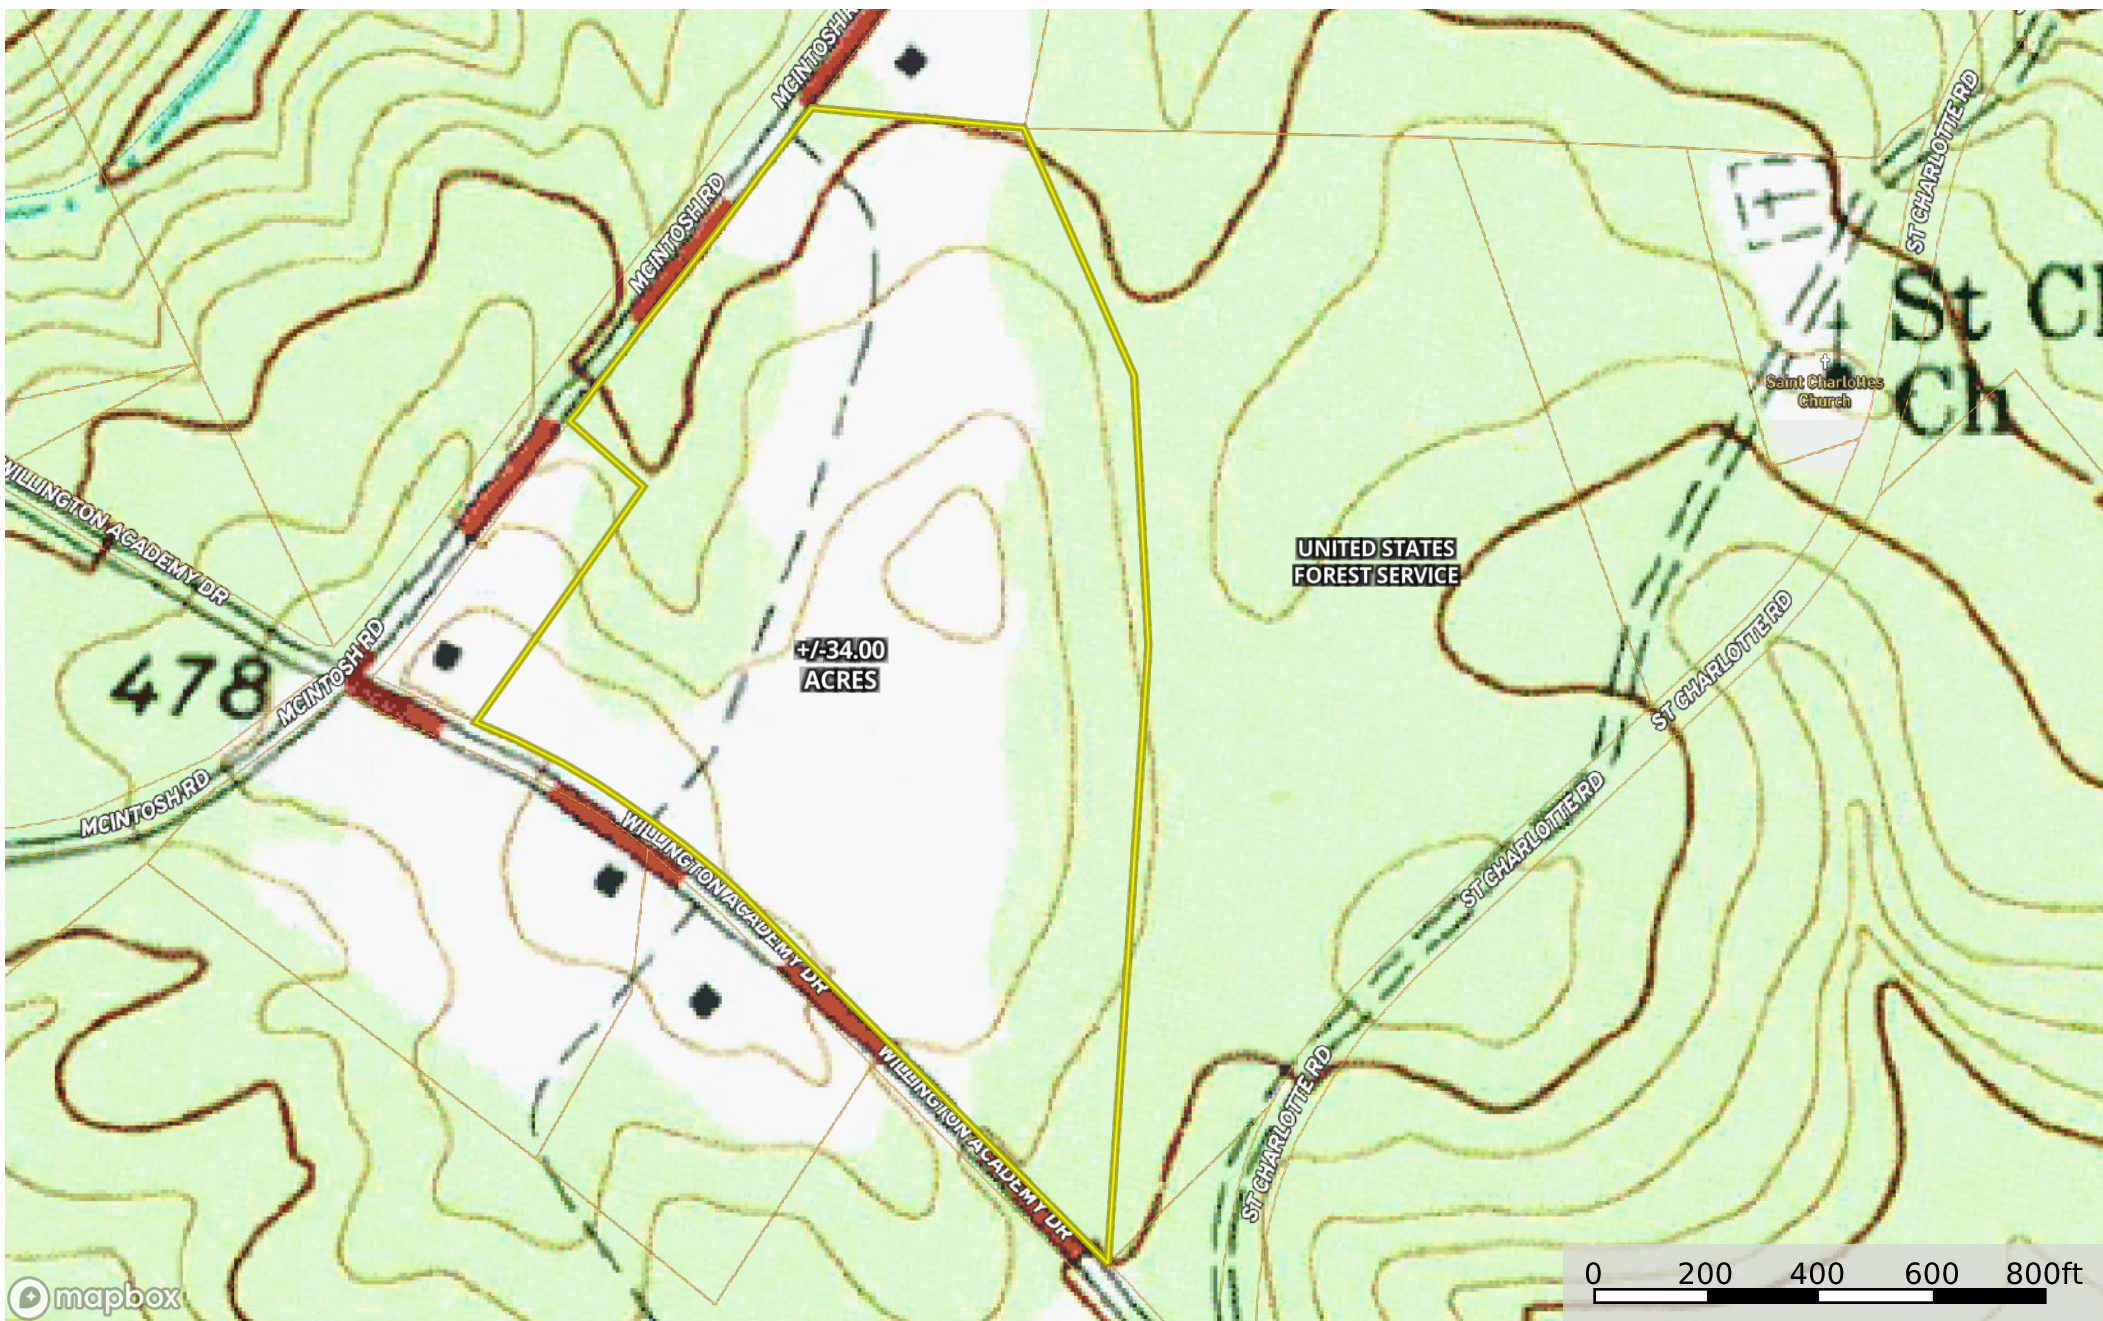

# Haley - Willington Academy Tract 1

South Carolina, AC +/-

mapbox

-  Boundary 1 1
-  Stream, Intermittent
-  River/Creek
-  Water Body