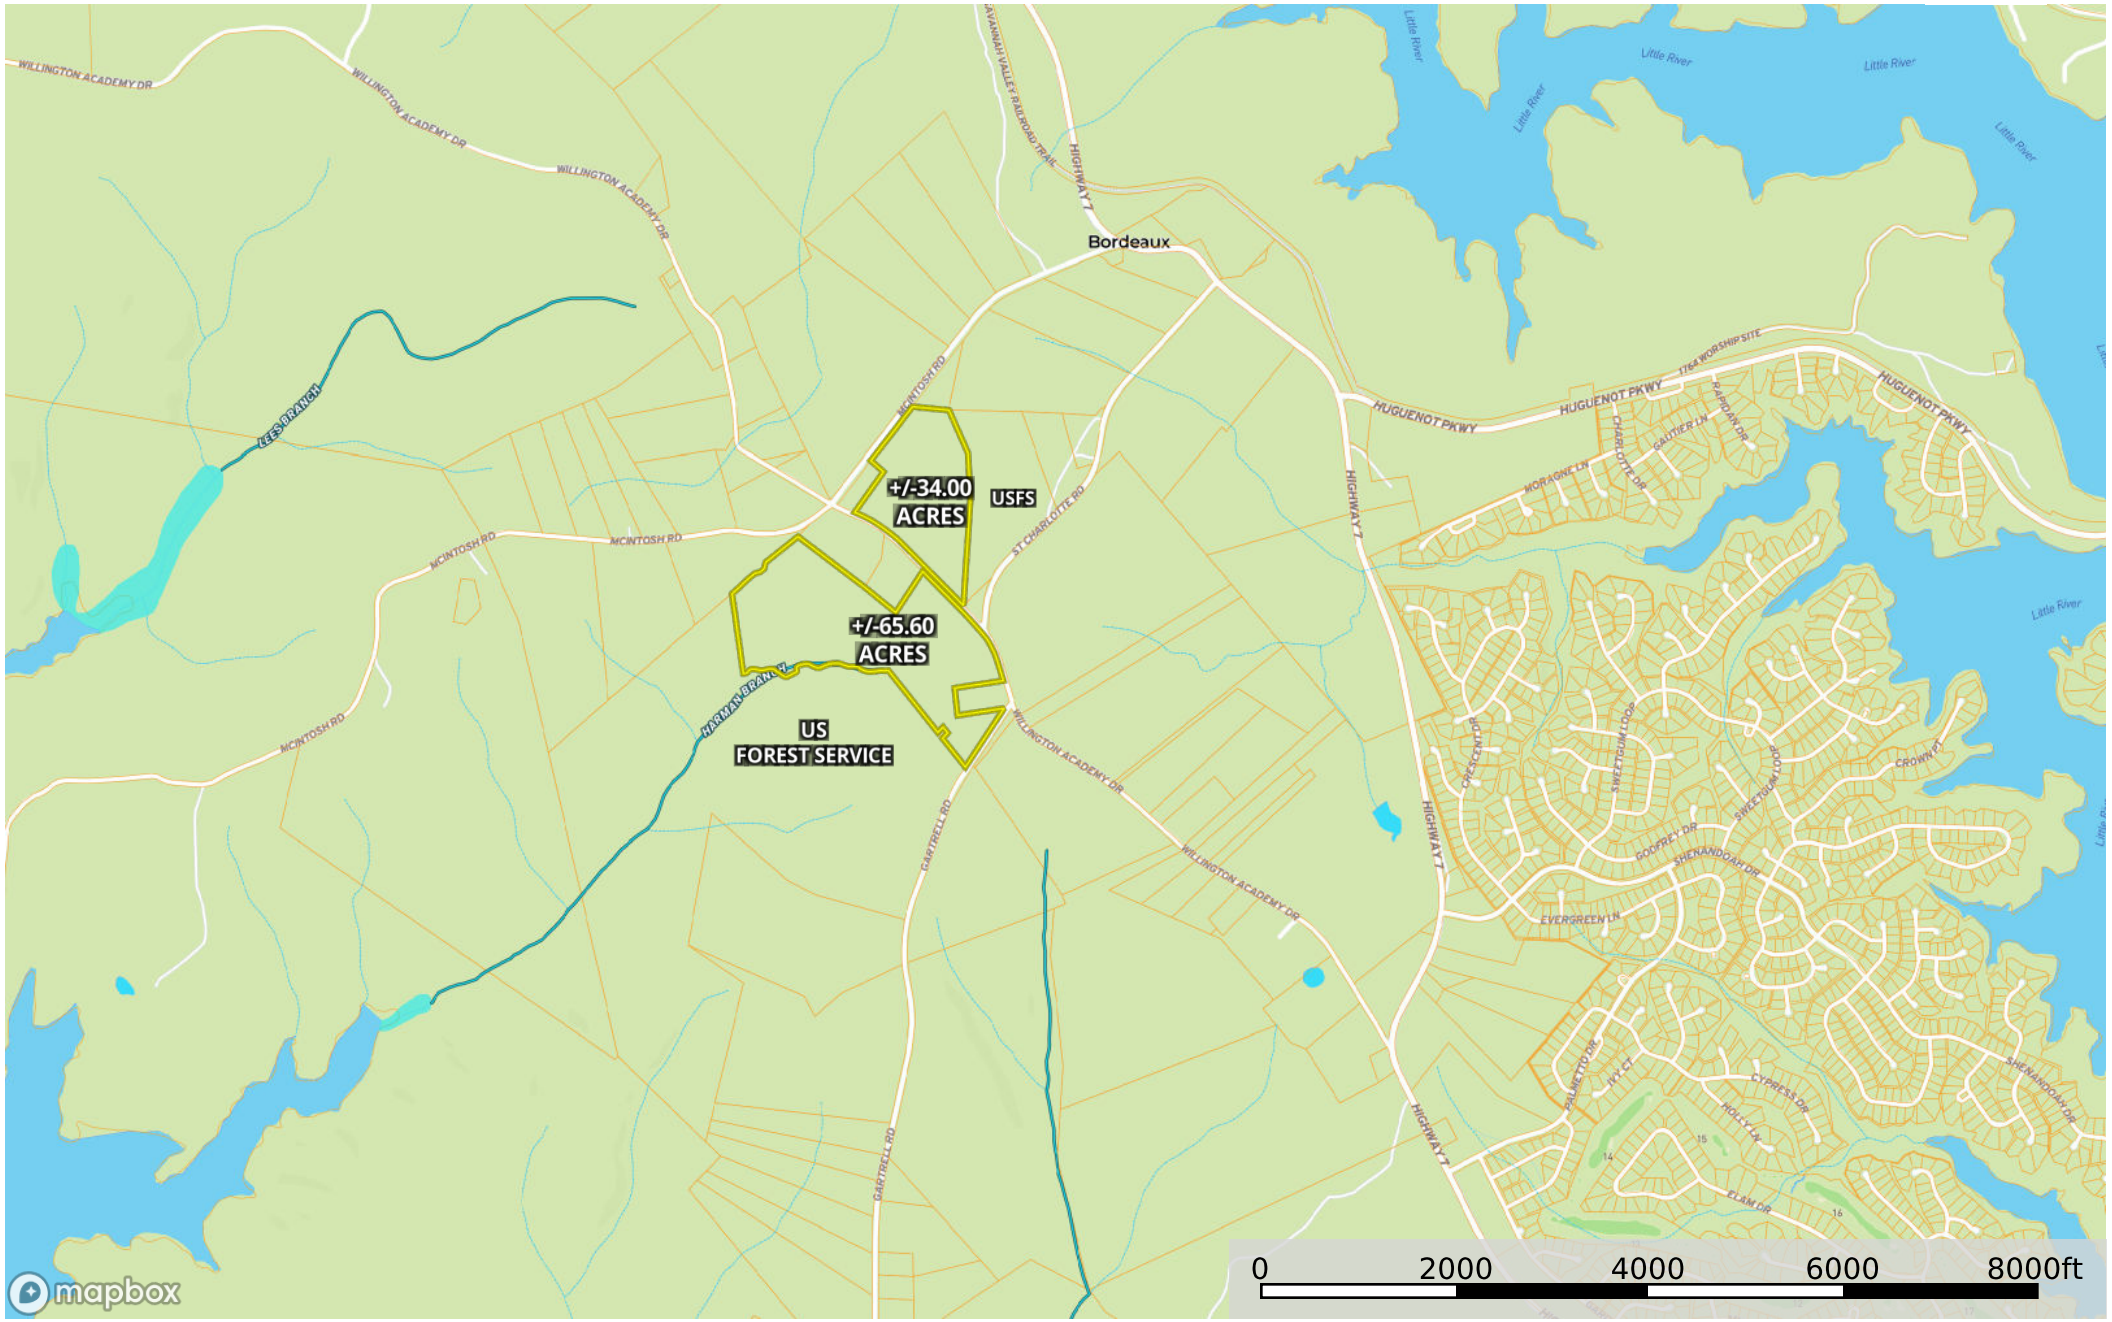

Haley - Willington Academy

South Carolina, AC +/-

- Boundary 2 1
- Boundary 1 1
- Stream, Intermittent
- River/Creek
- Water Body