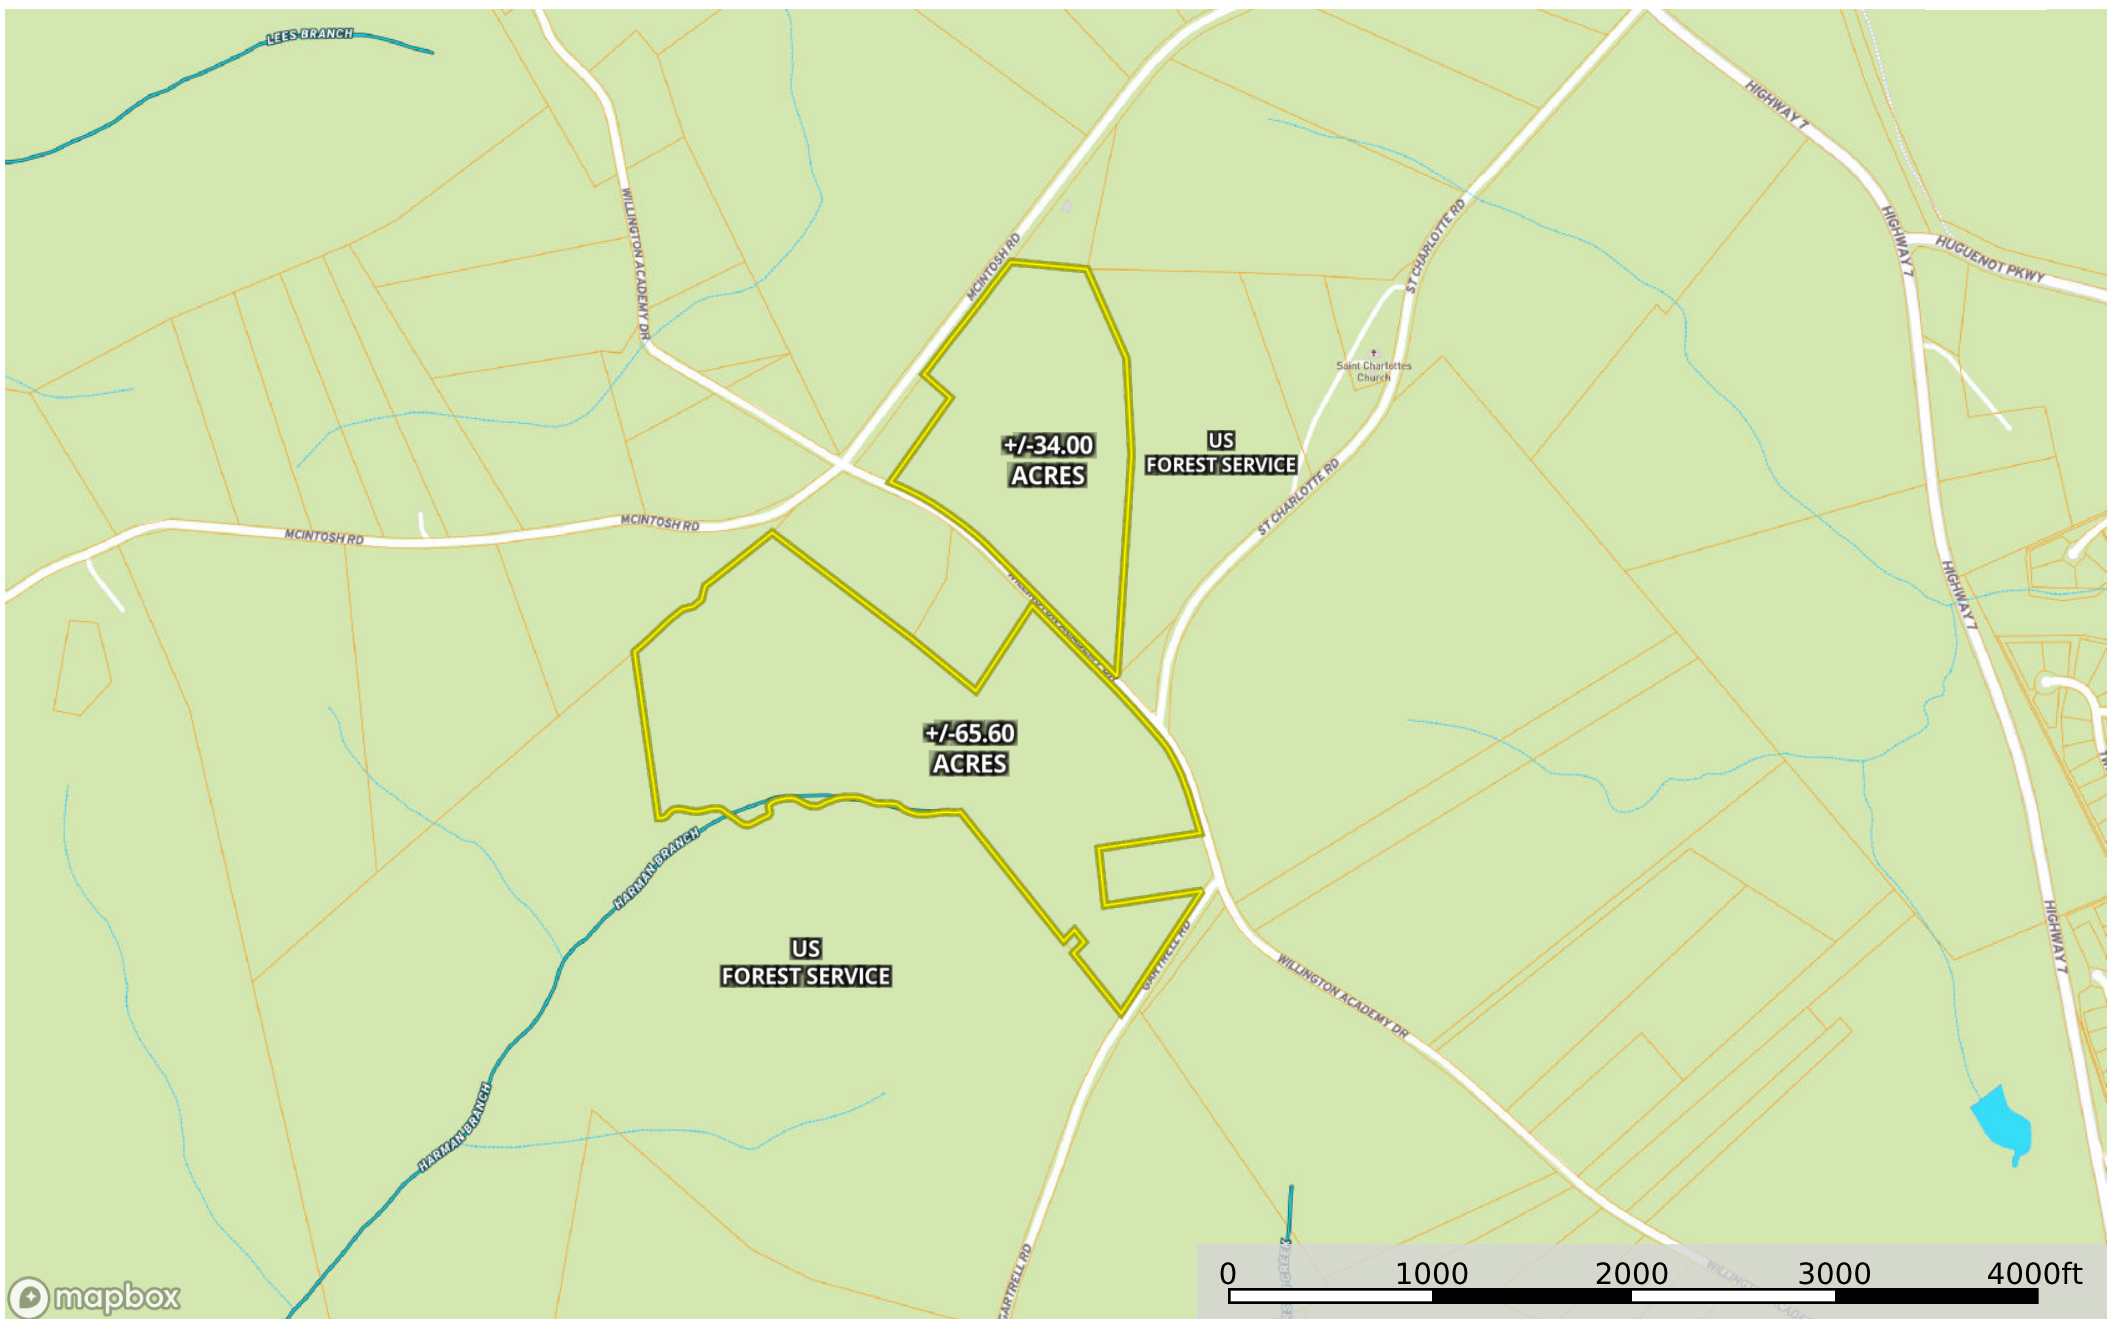

Haley - Willington Academy

South Carolina, AC +/-

- Boundary 2 1
- Boundary 1 1
- Stream, Intermittent
- River/Creek
- Water Body