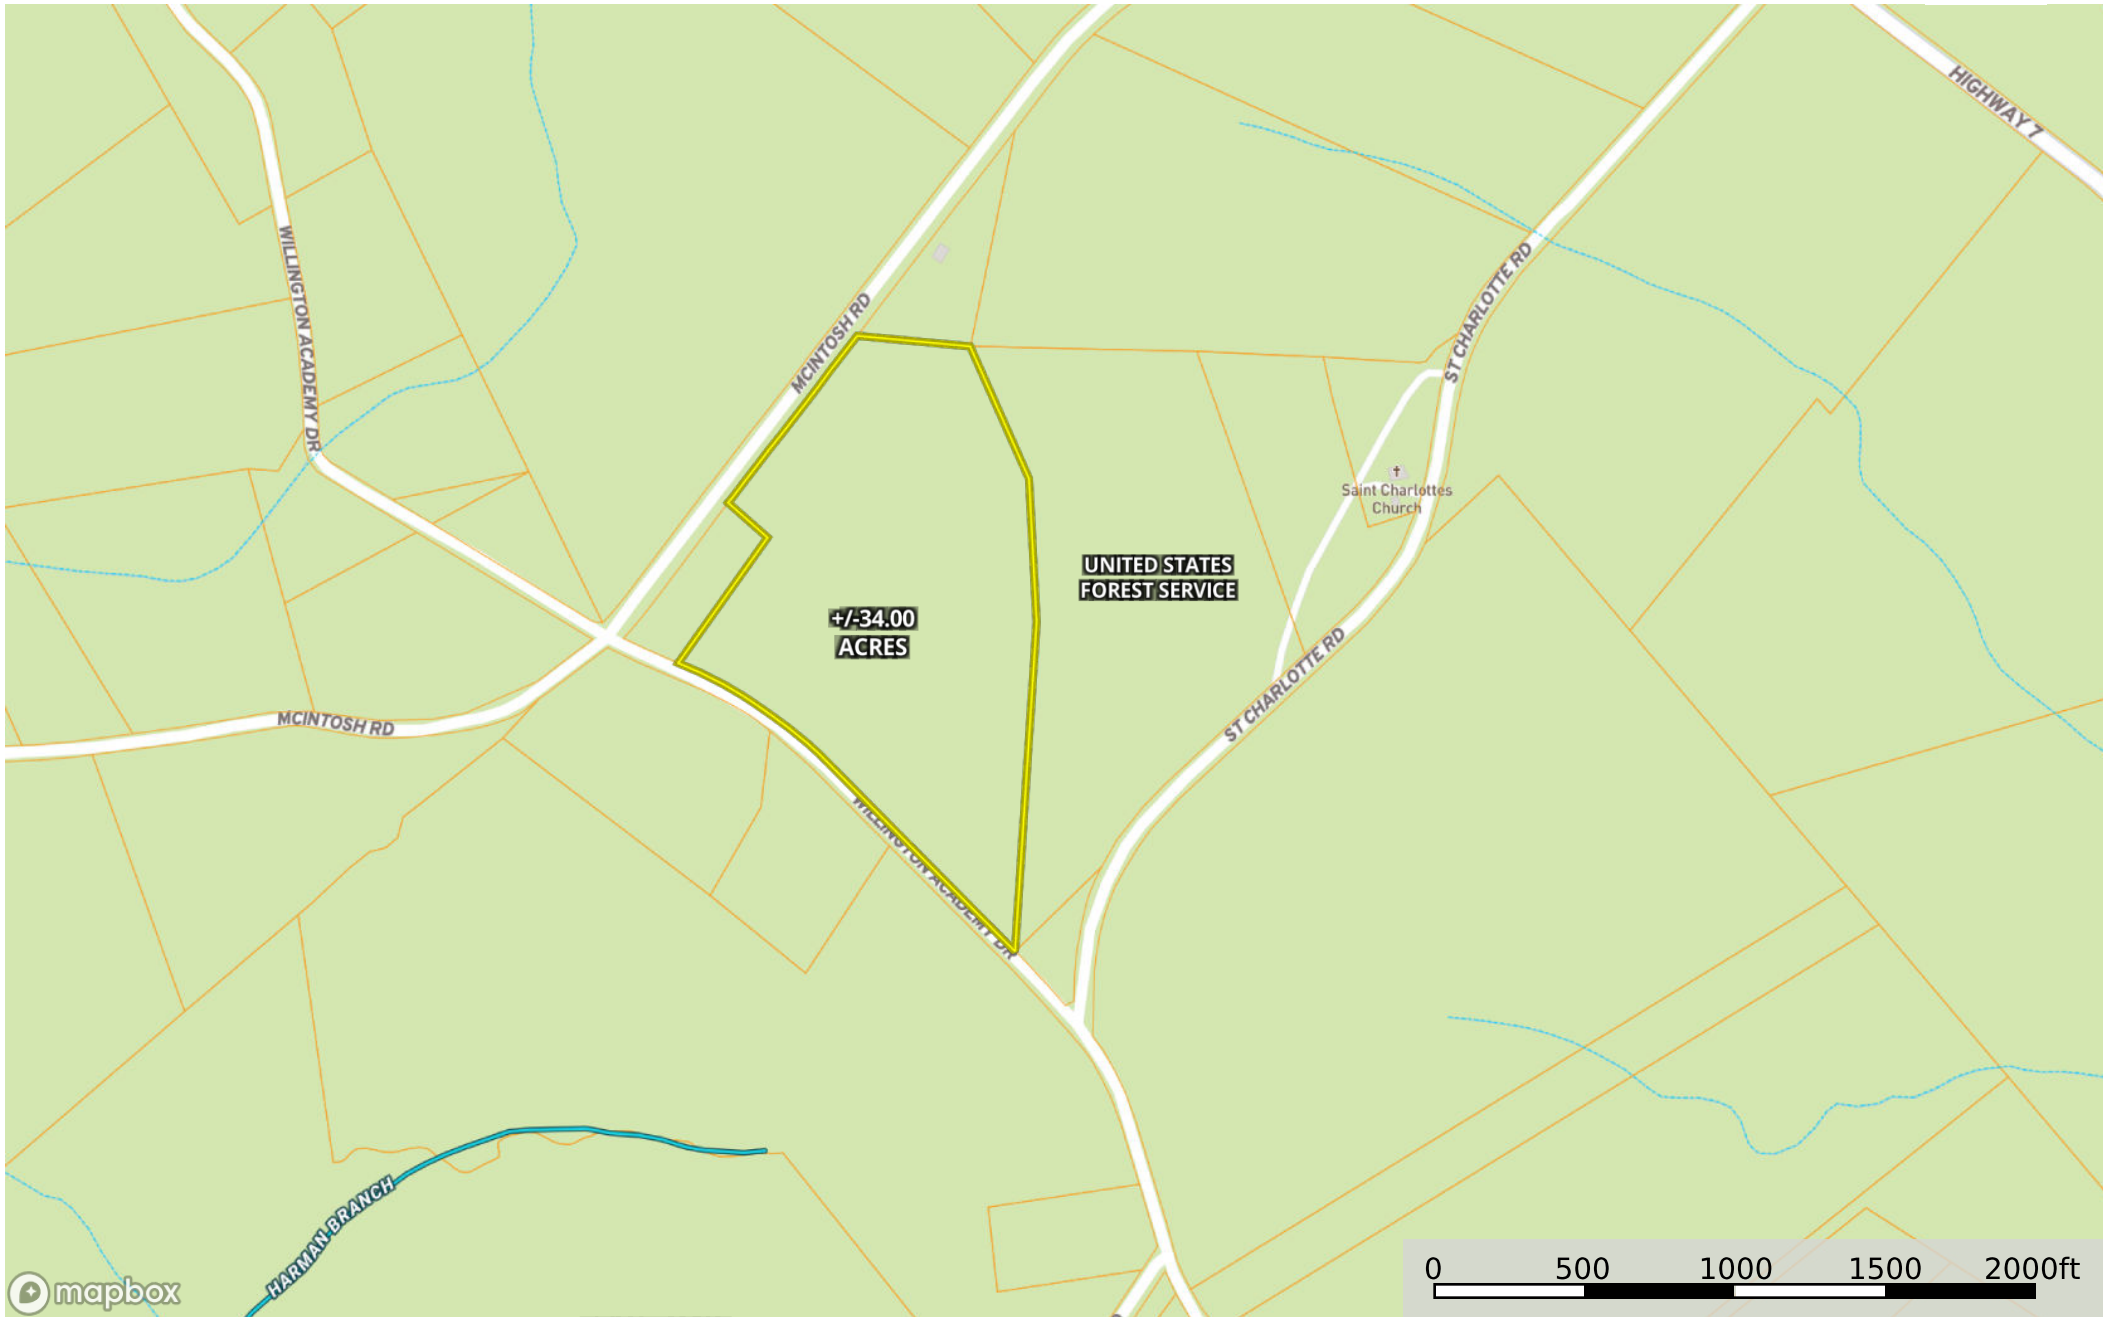

Haley - Willington Academy Tract 1

South Carolina, AC +/-

- Boundary 1 1
- Stream, Intermittent
- River/Creek
- Water Body