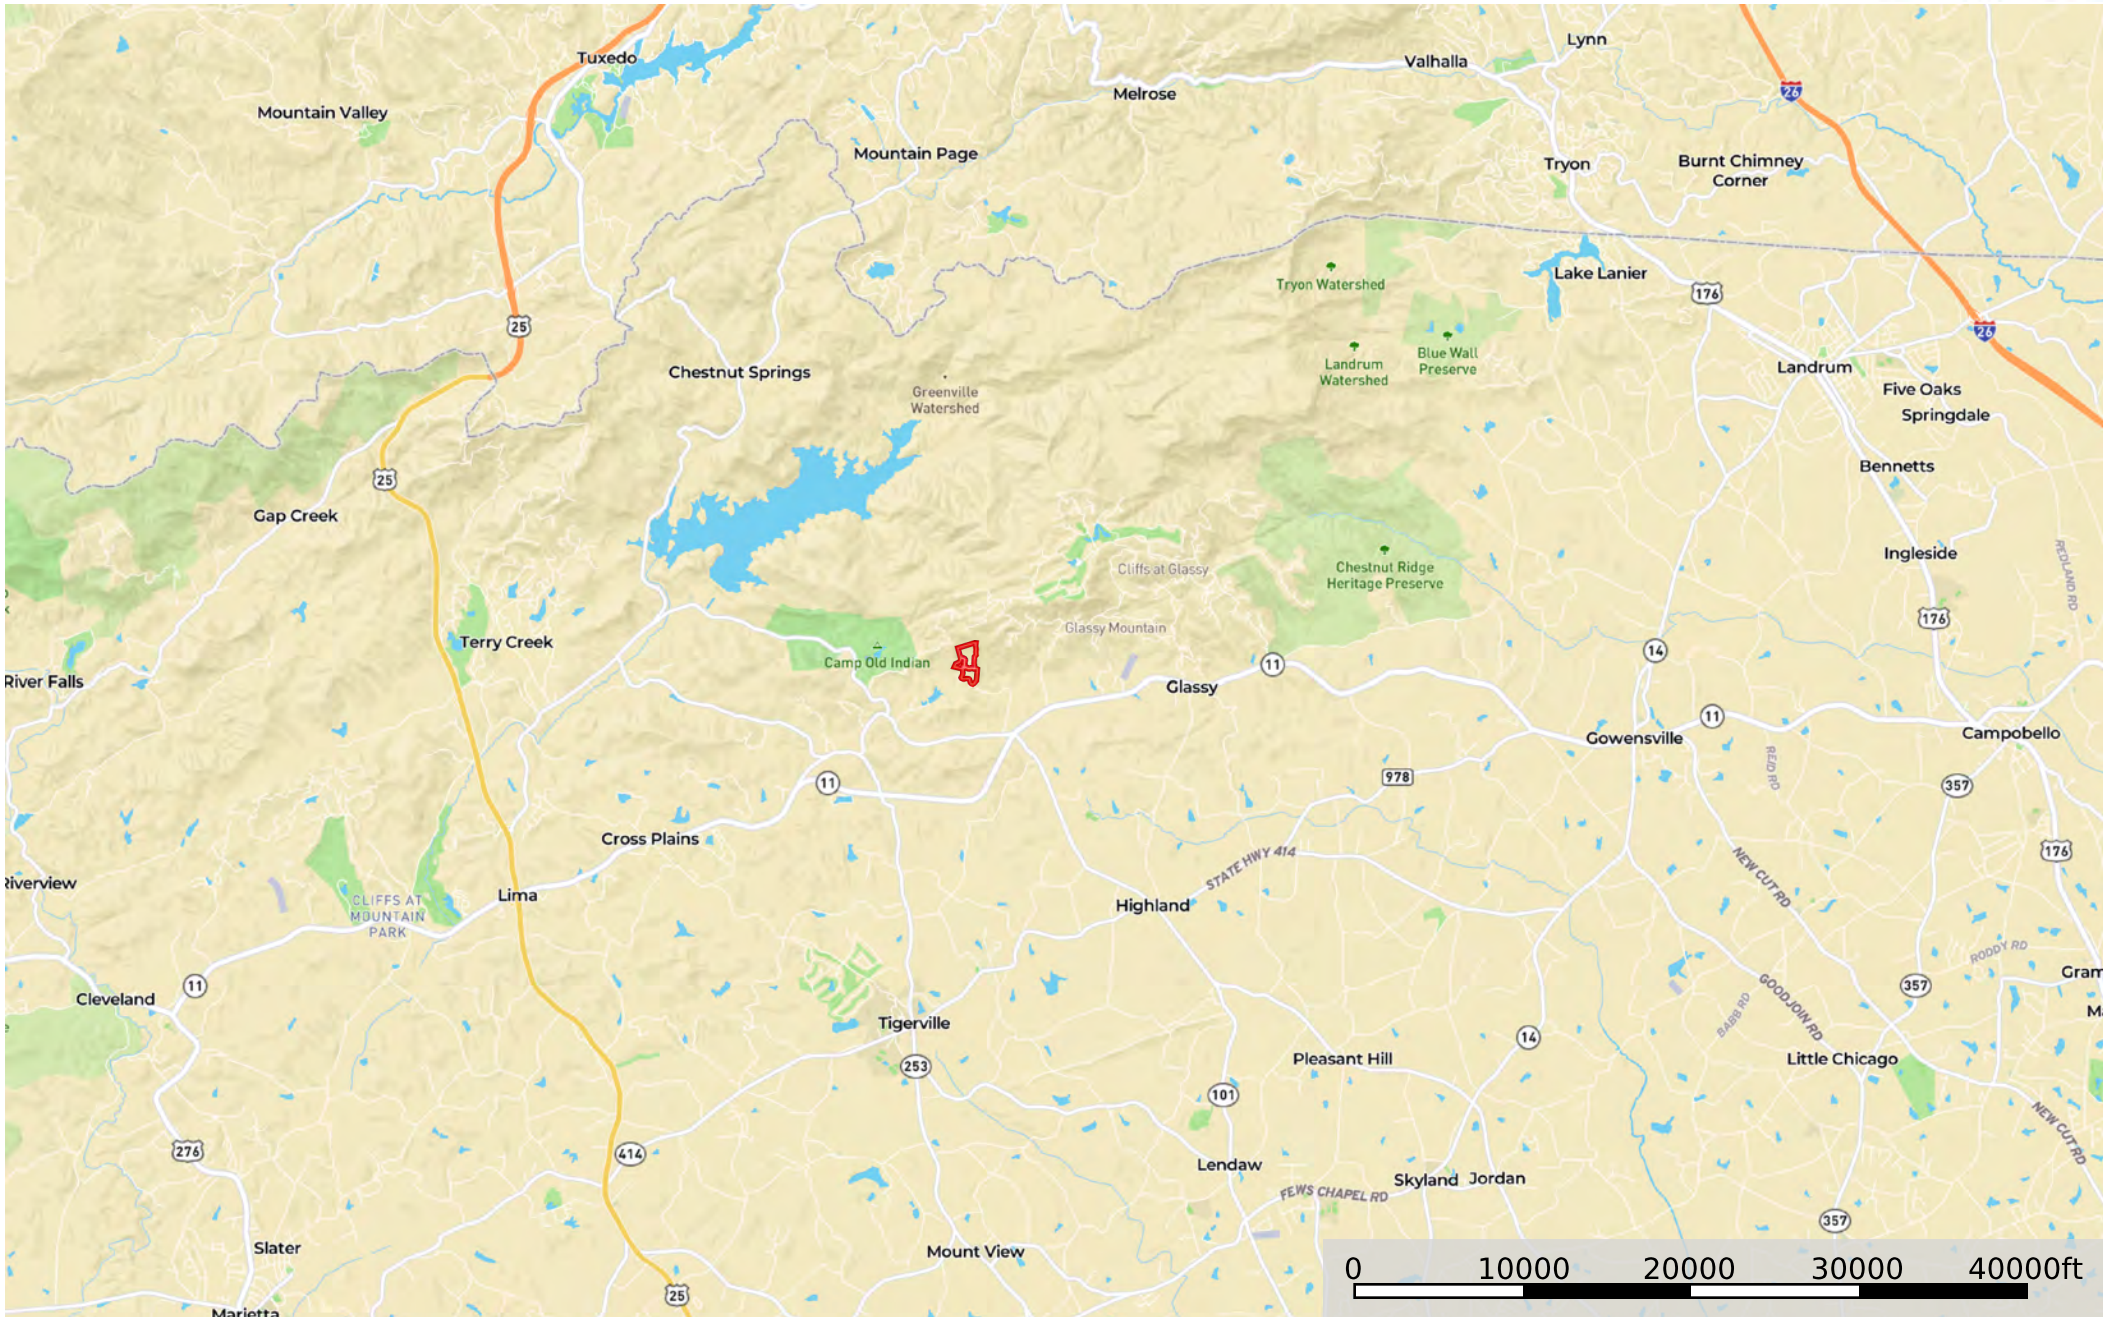

# Hidden Hills of Glassy Mountain

Greenville County, South Carolina, 47.54 AC +/-

 Boundary 11  
111