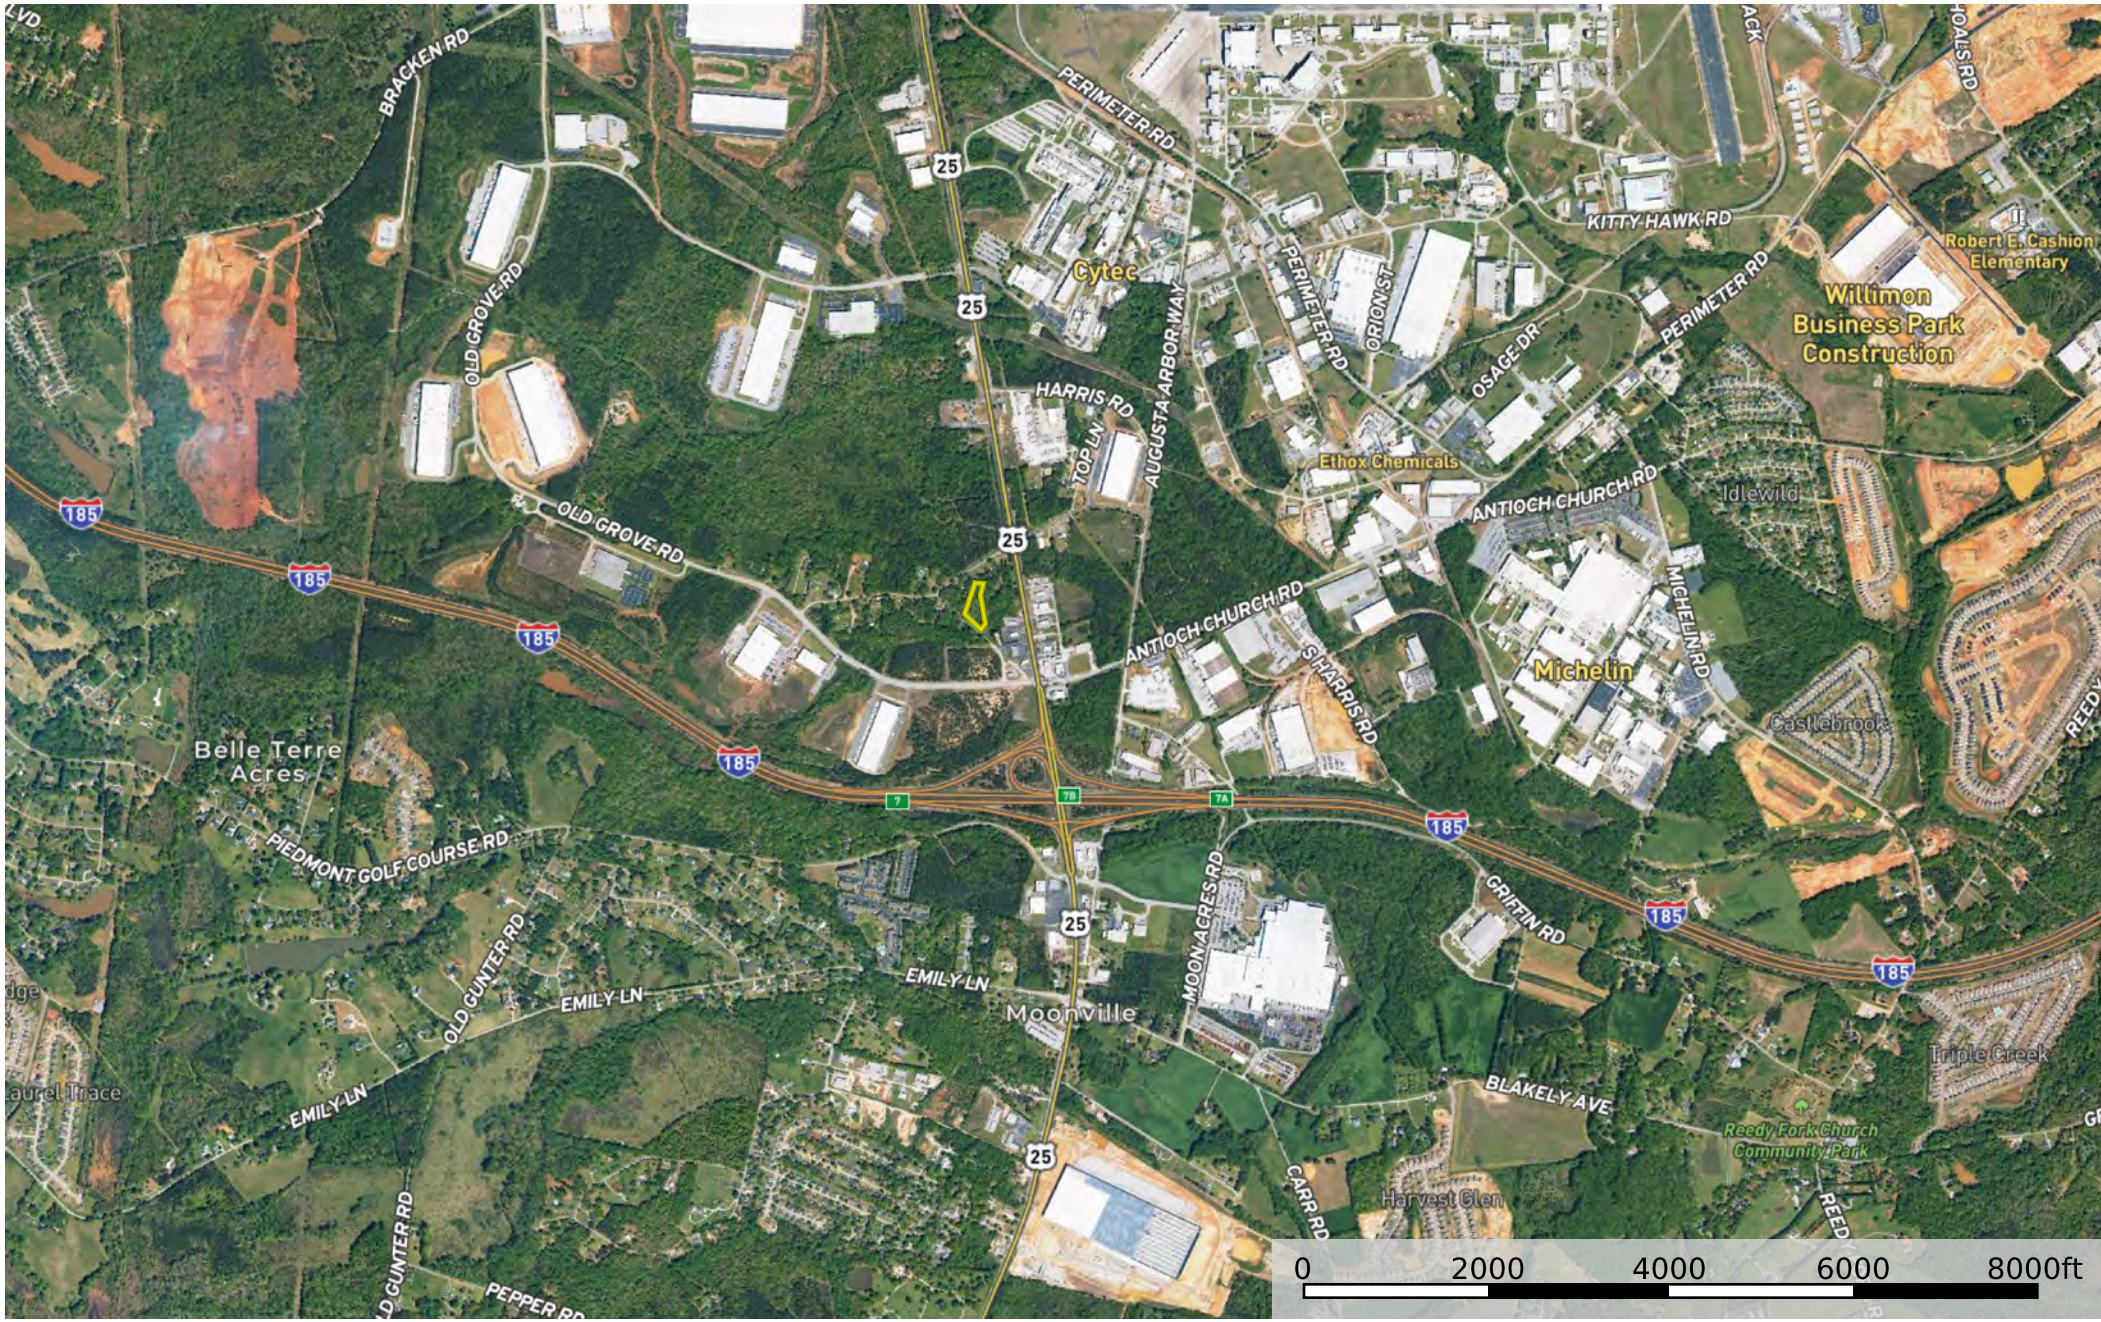

Flory - Old Grove Rd

South Carolina, 1.836 AC +/-

Boundary 1