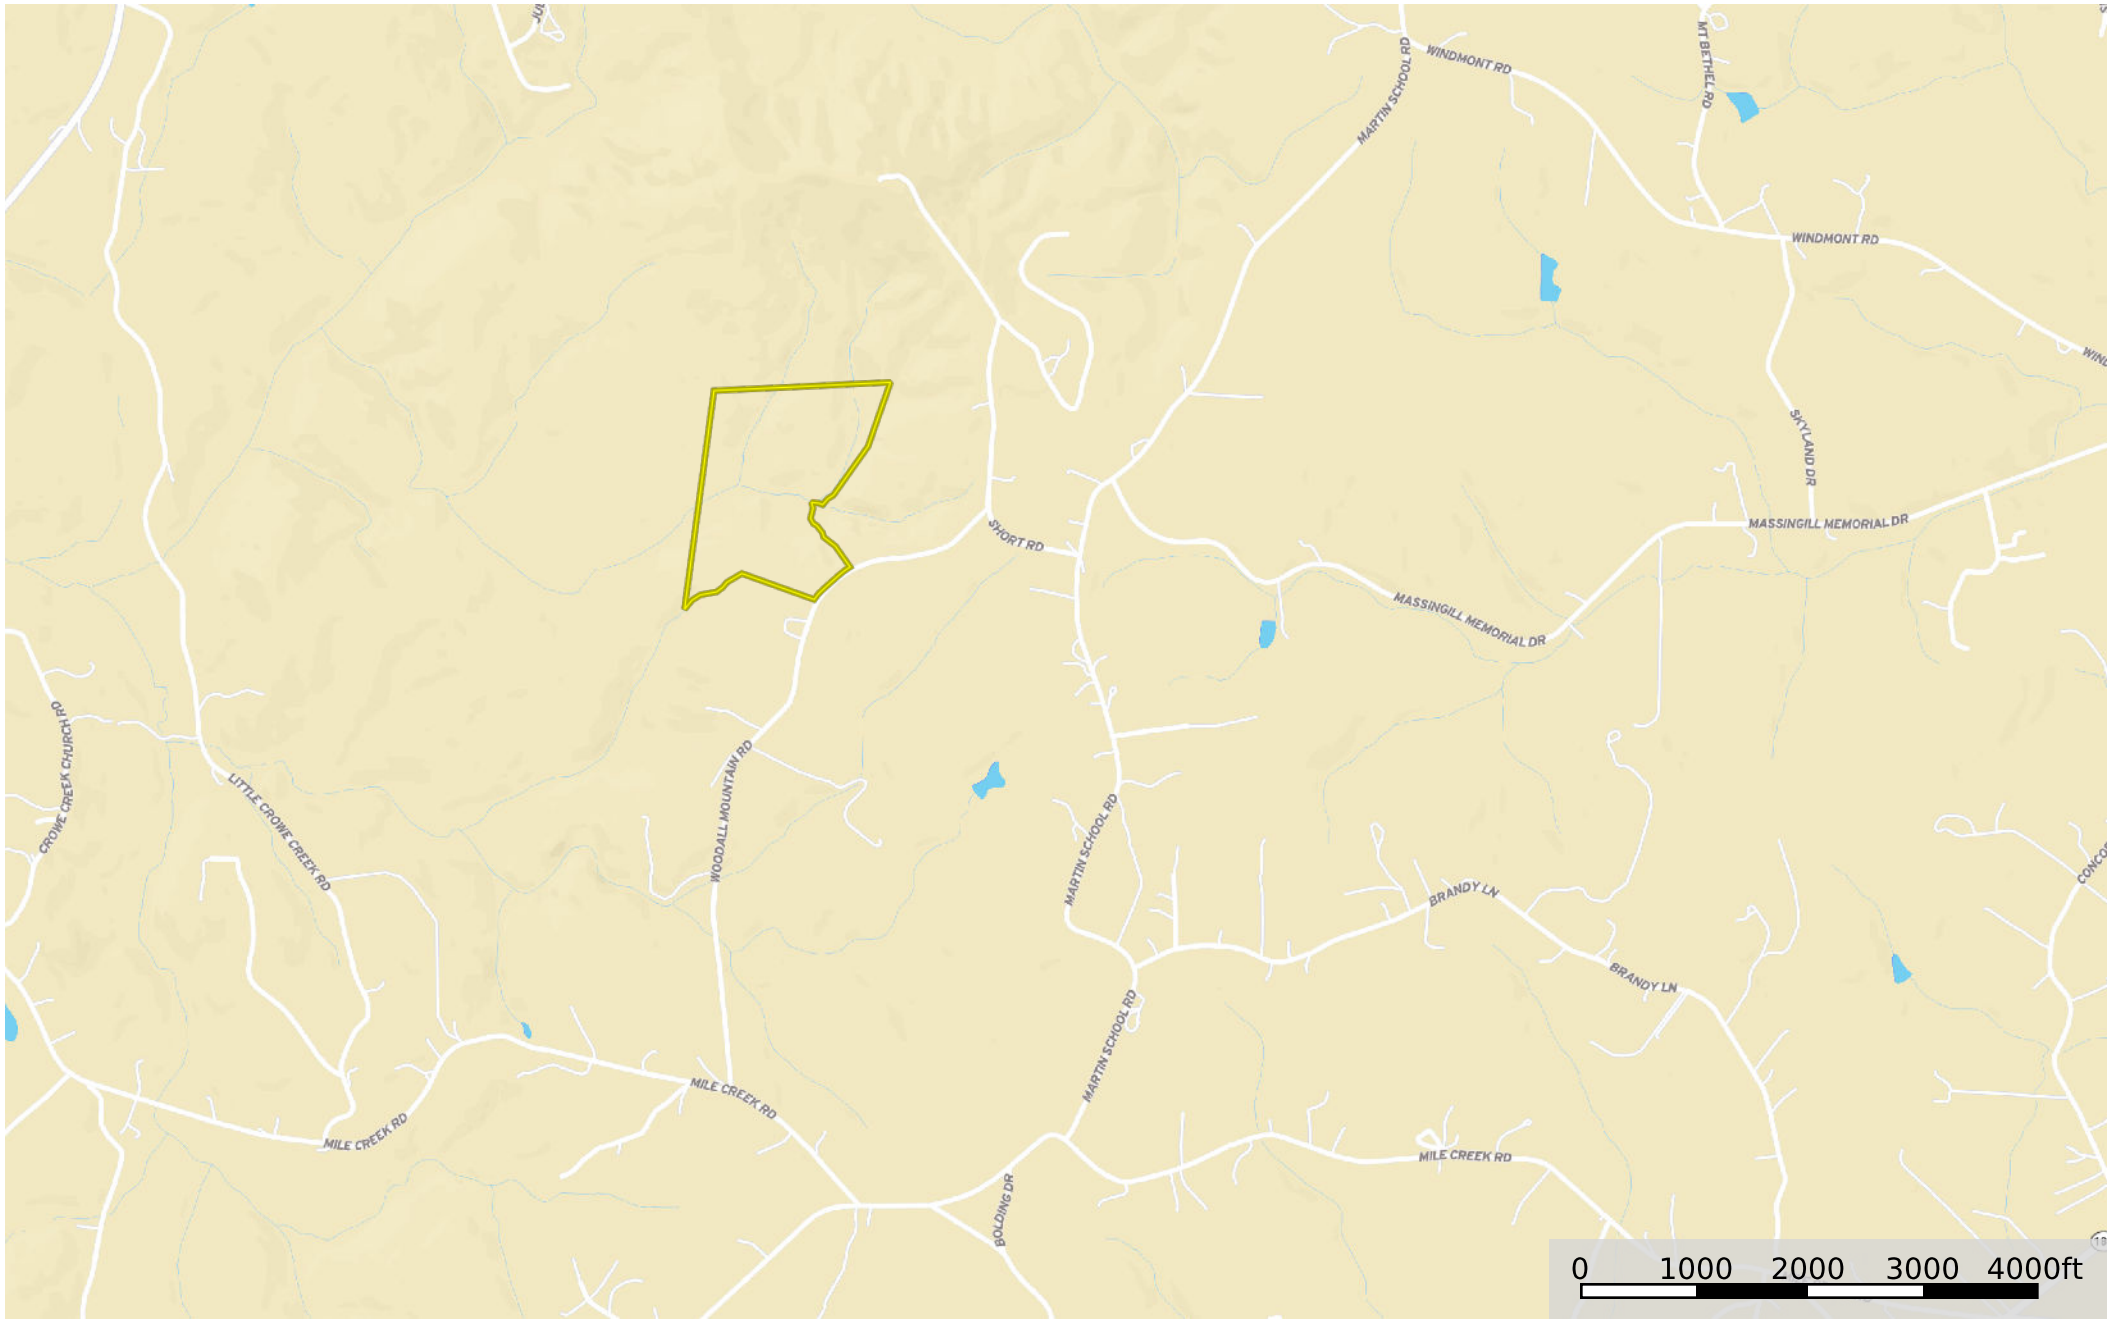

# Crowe - Tract "C"

South Carolina, AC +/-

Boundary 1