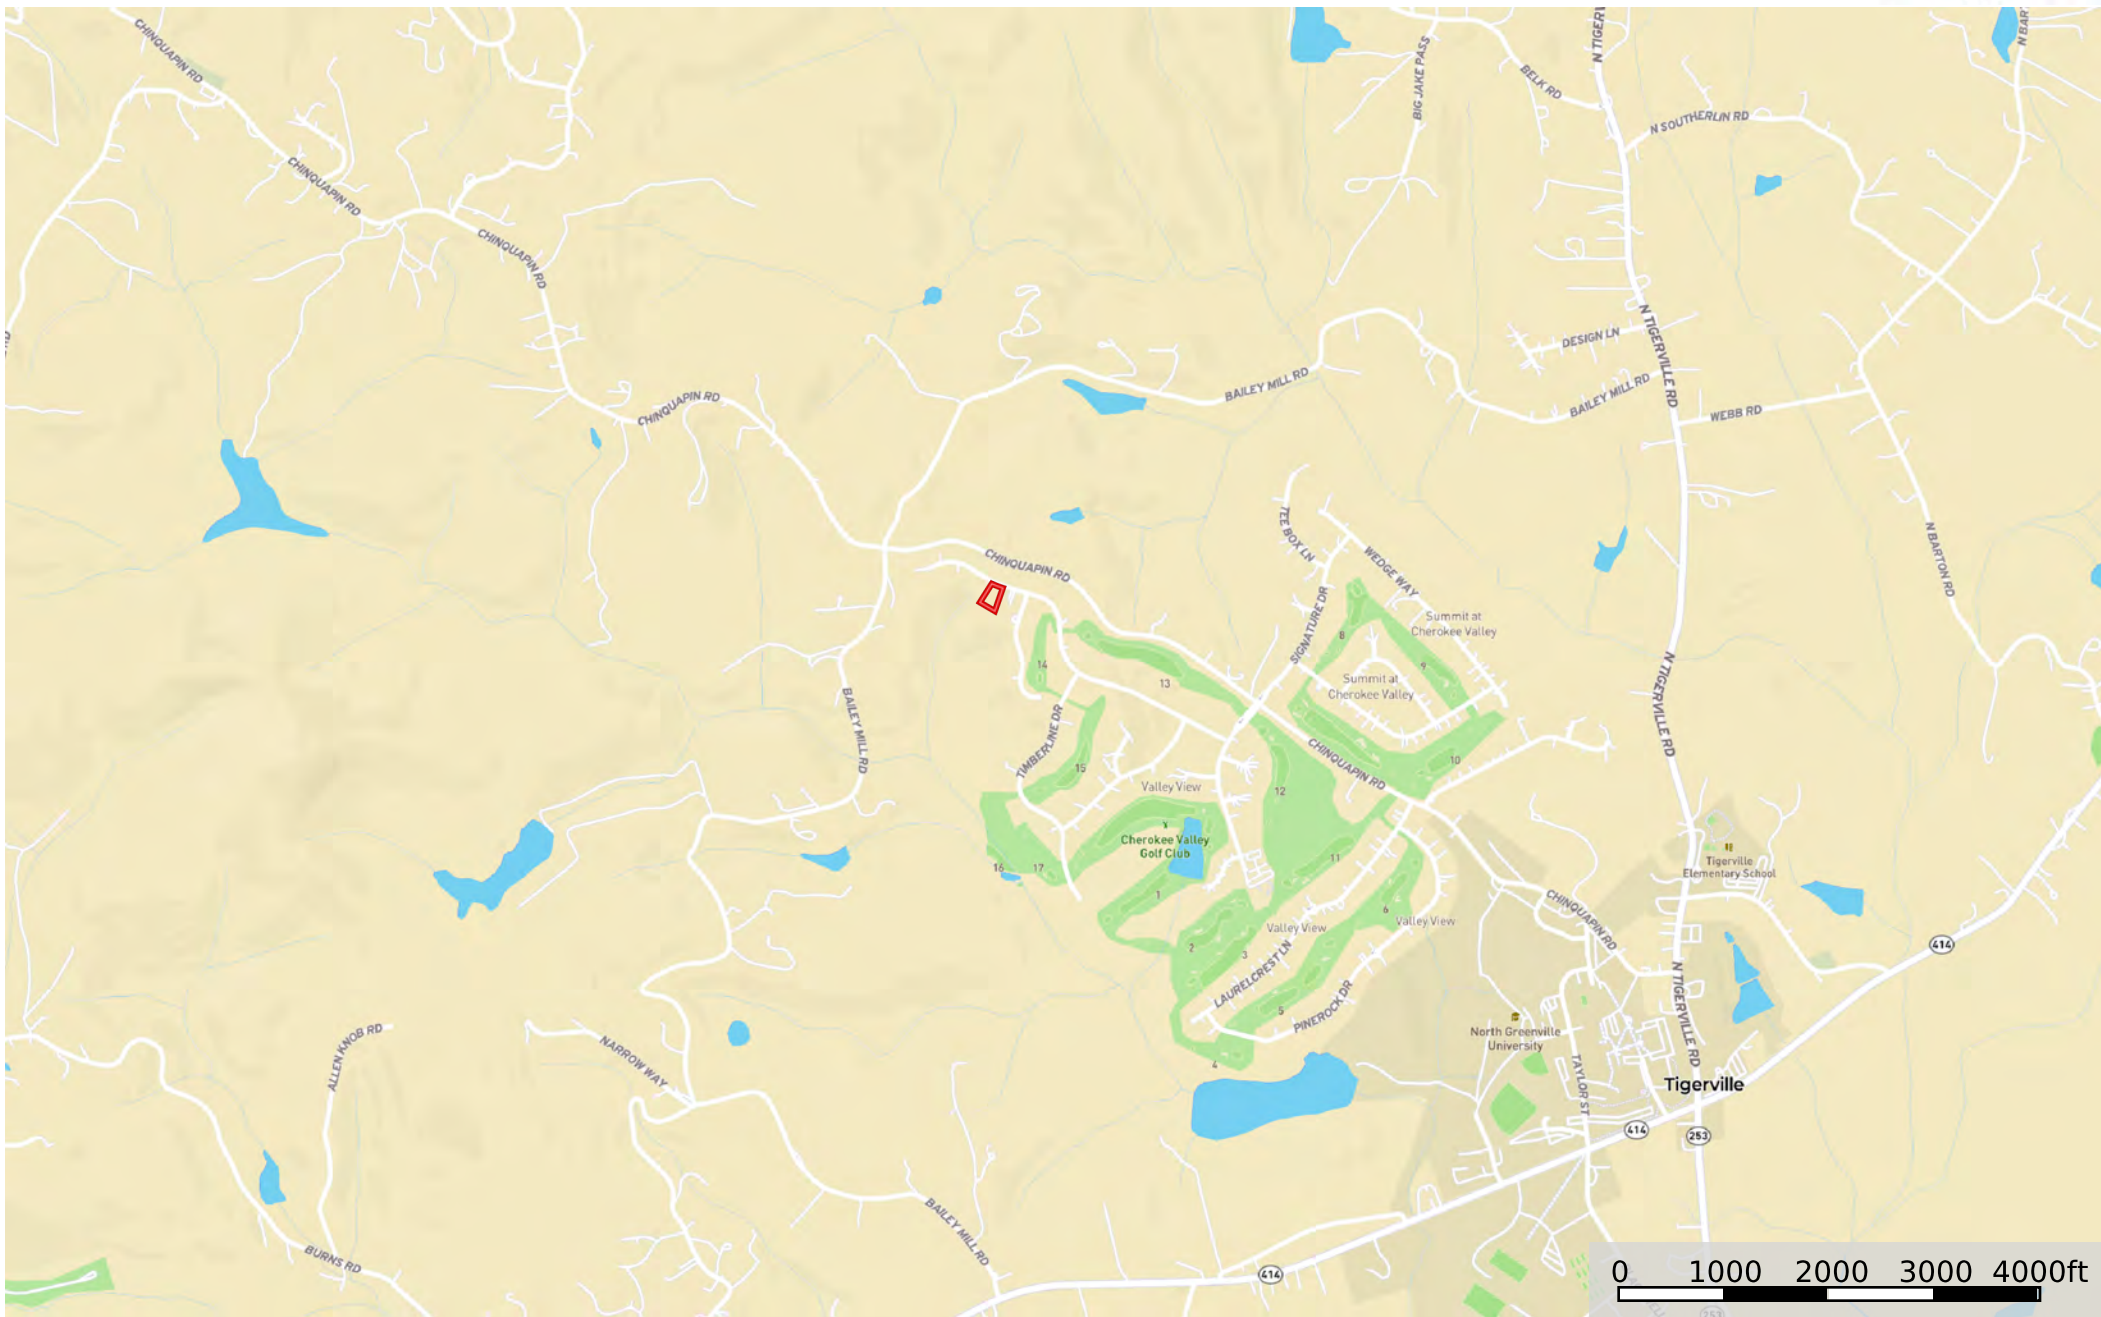

HP Rentals - Laurel Valley Way

Greenville County, South Carolina, 0.688 AC +/-

 Boundary

 The information contained herein was obtained from sources deemed to be reliable. MapRight Services makes no warranties or guarantees as to the completeness or accuracy thereof.