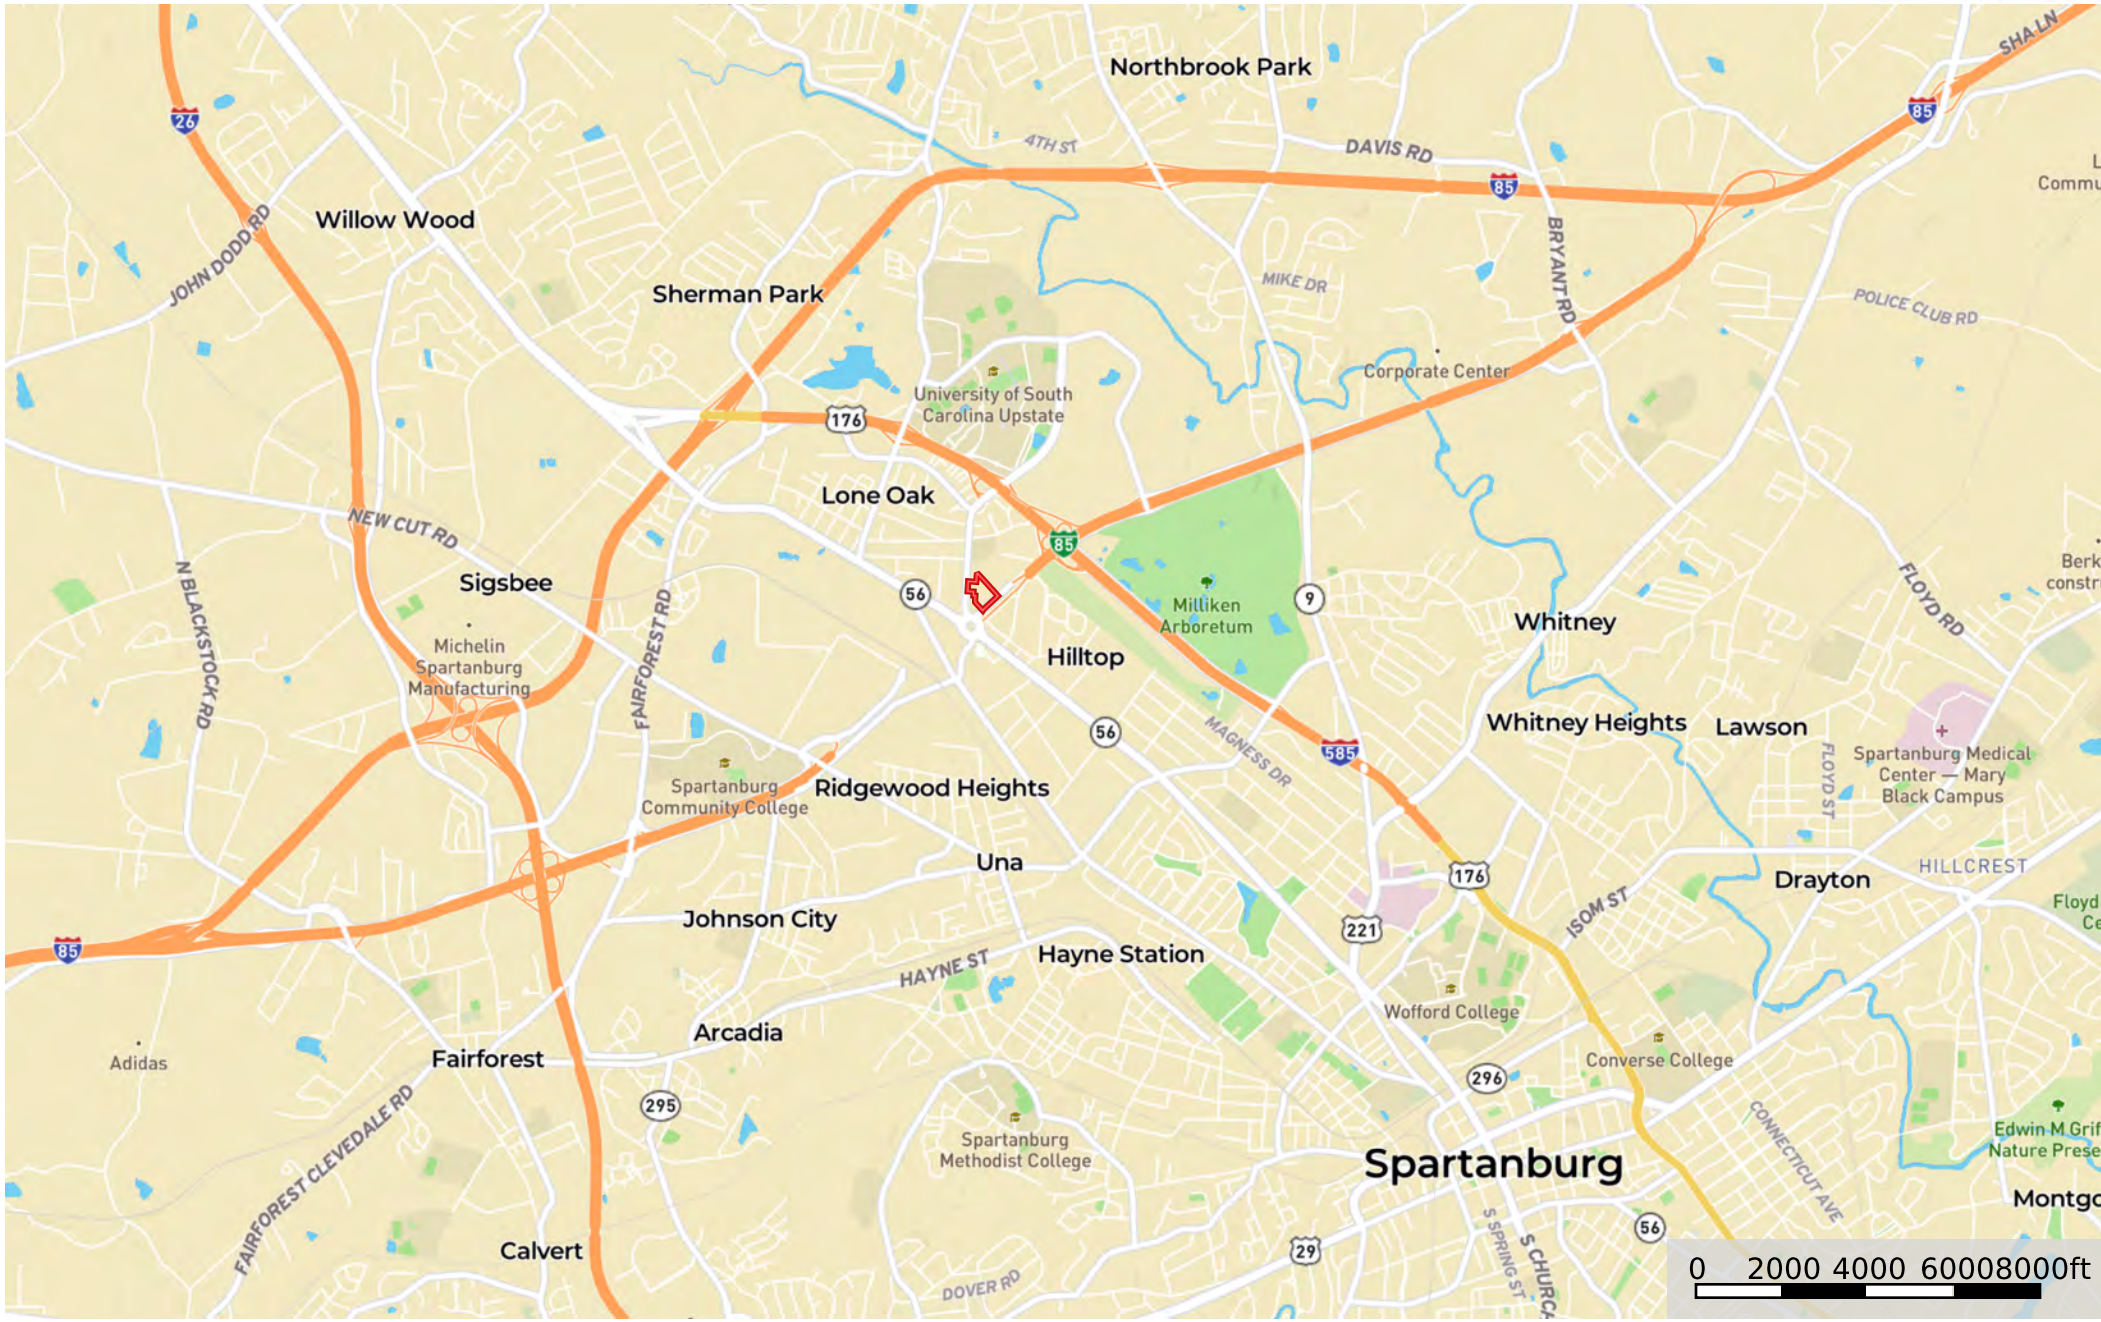

# Charisma Dr

Spartanburg County, South Carolina, 6.99 AC +/-

 Boundary