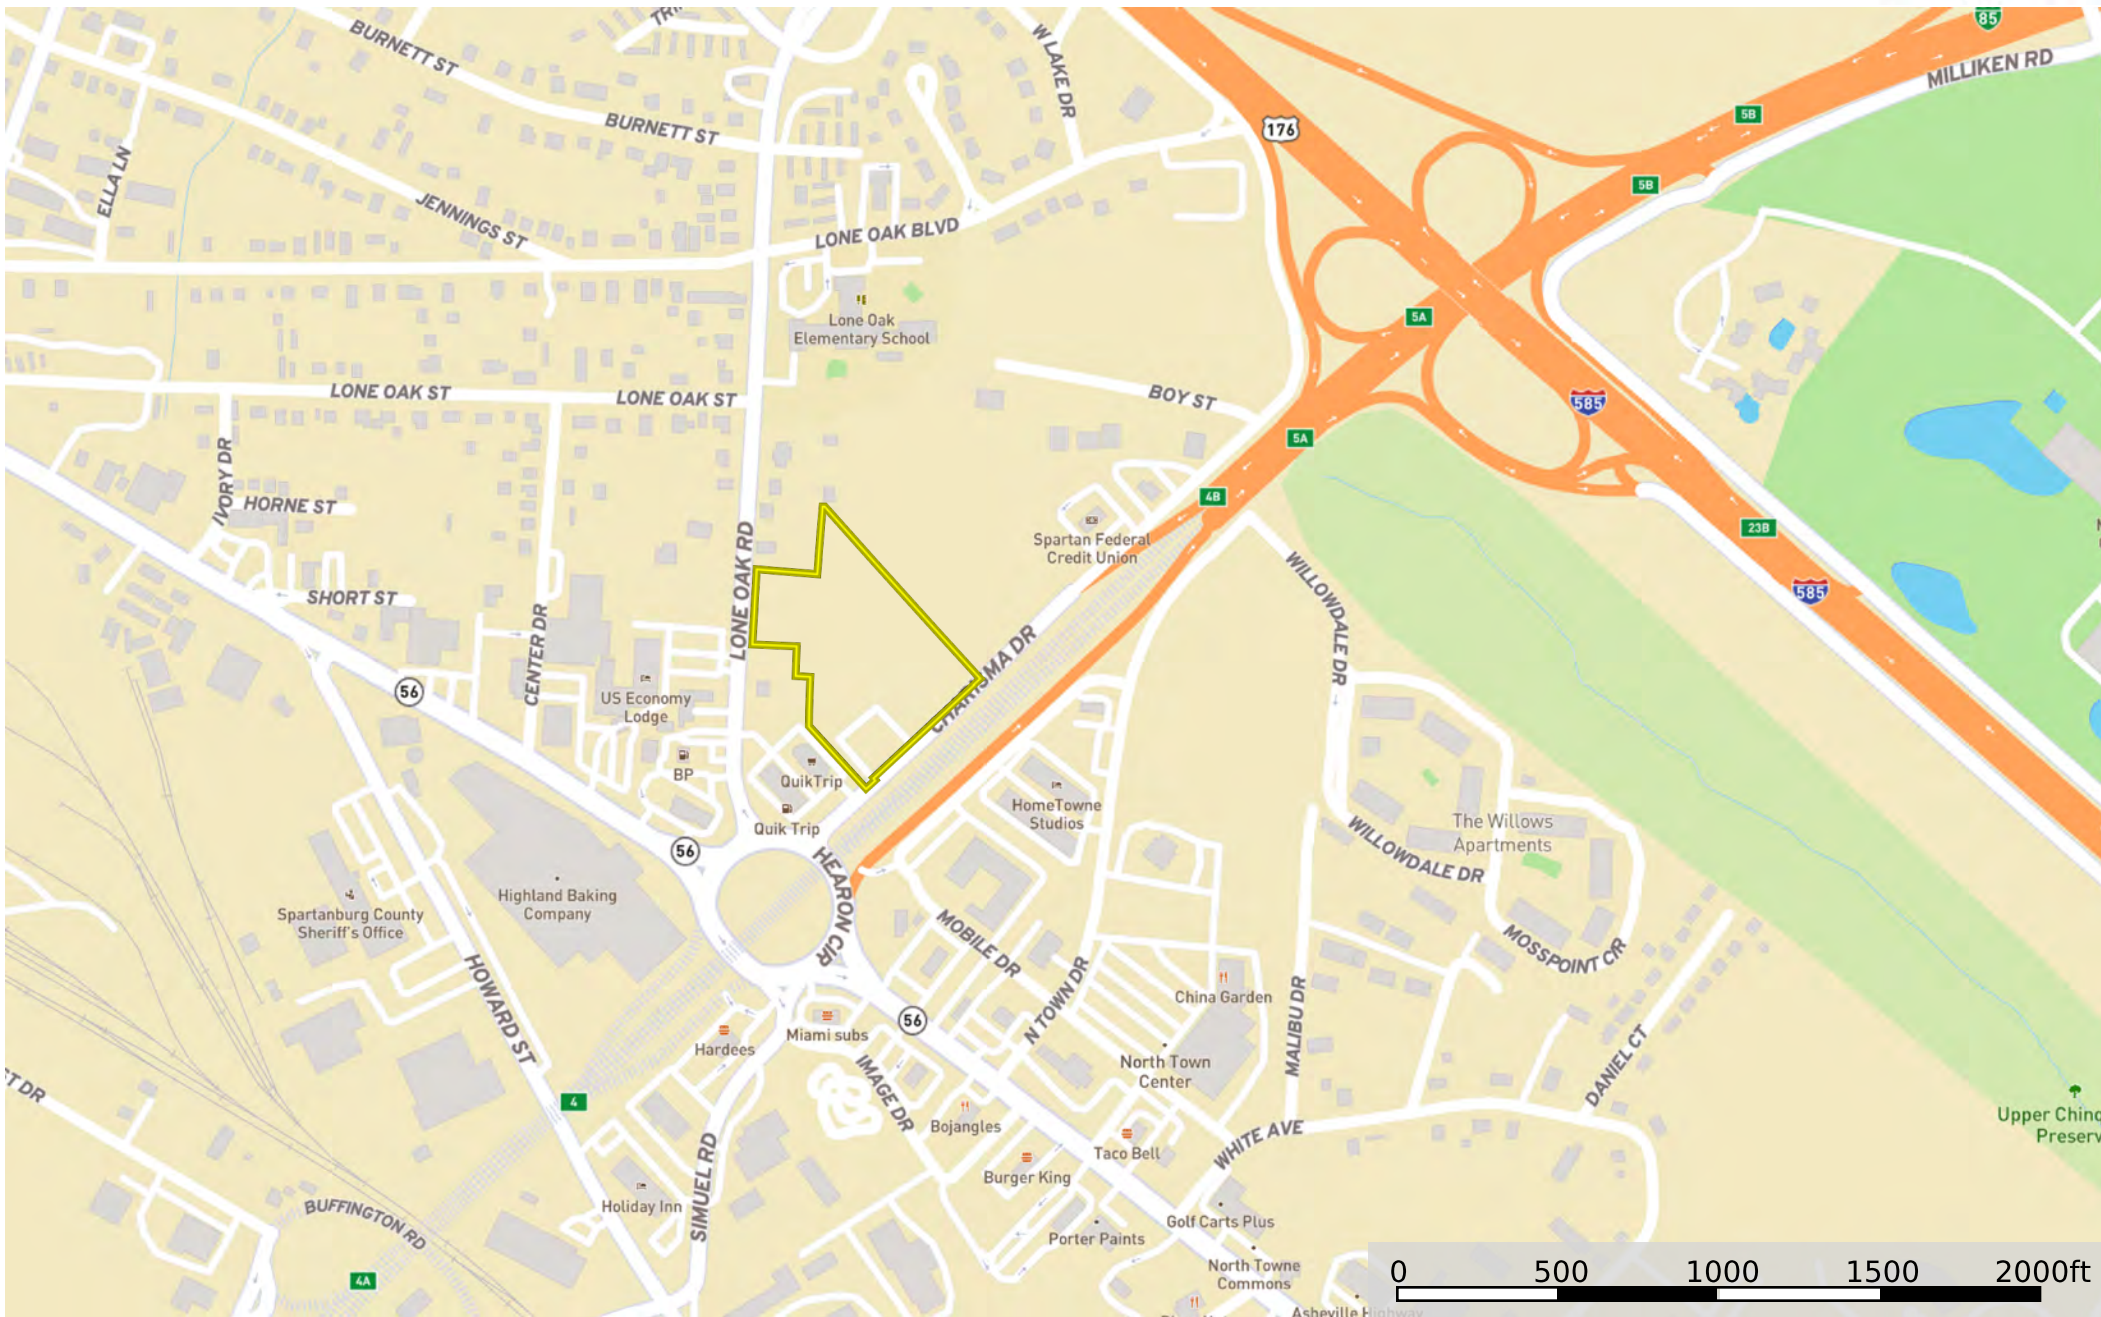

Charisma Dr

Spartanburg County, South Carolina, 6.99 AC +/-

Boundary