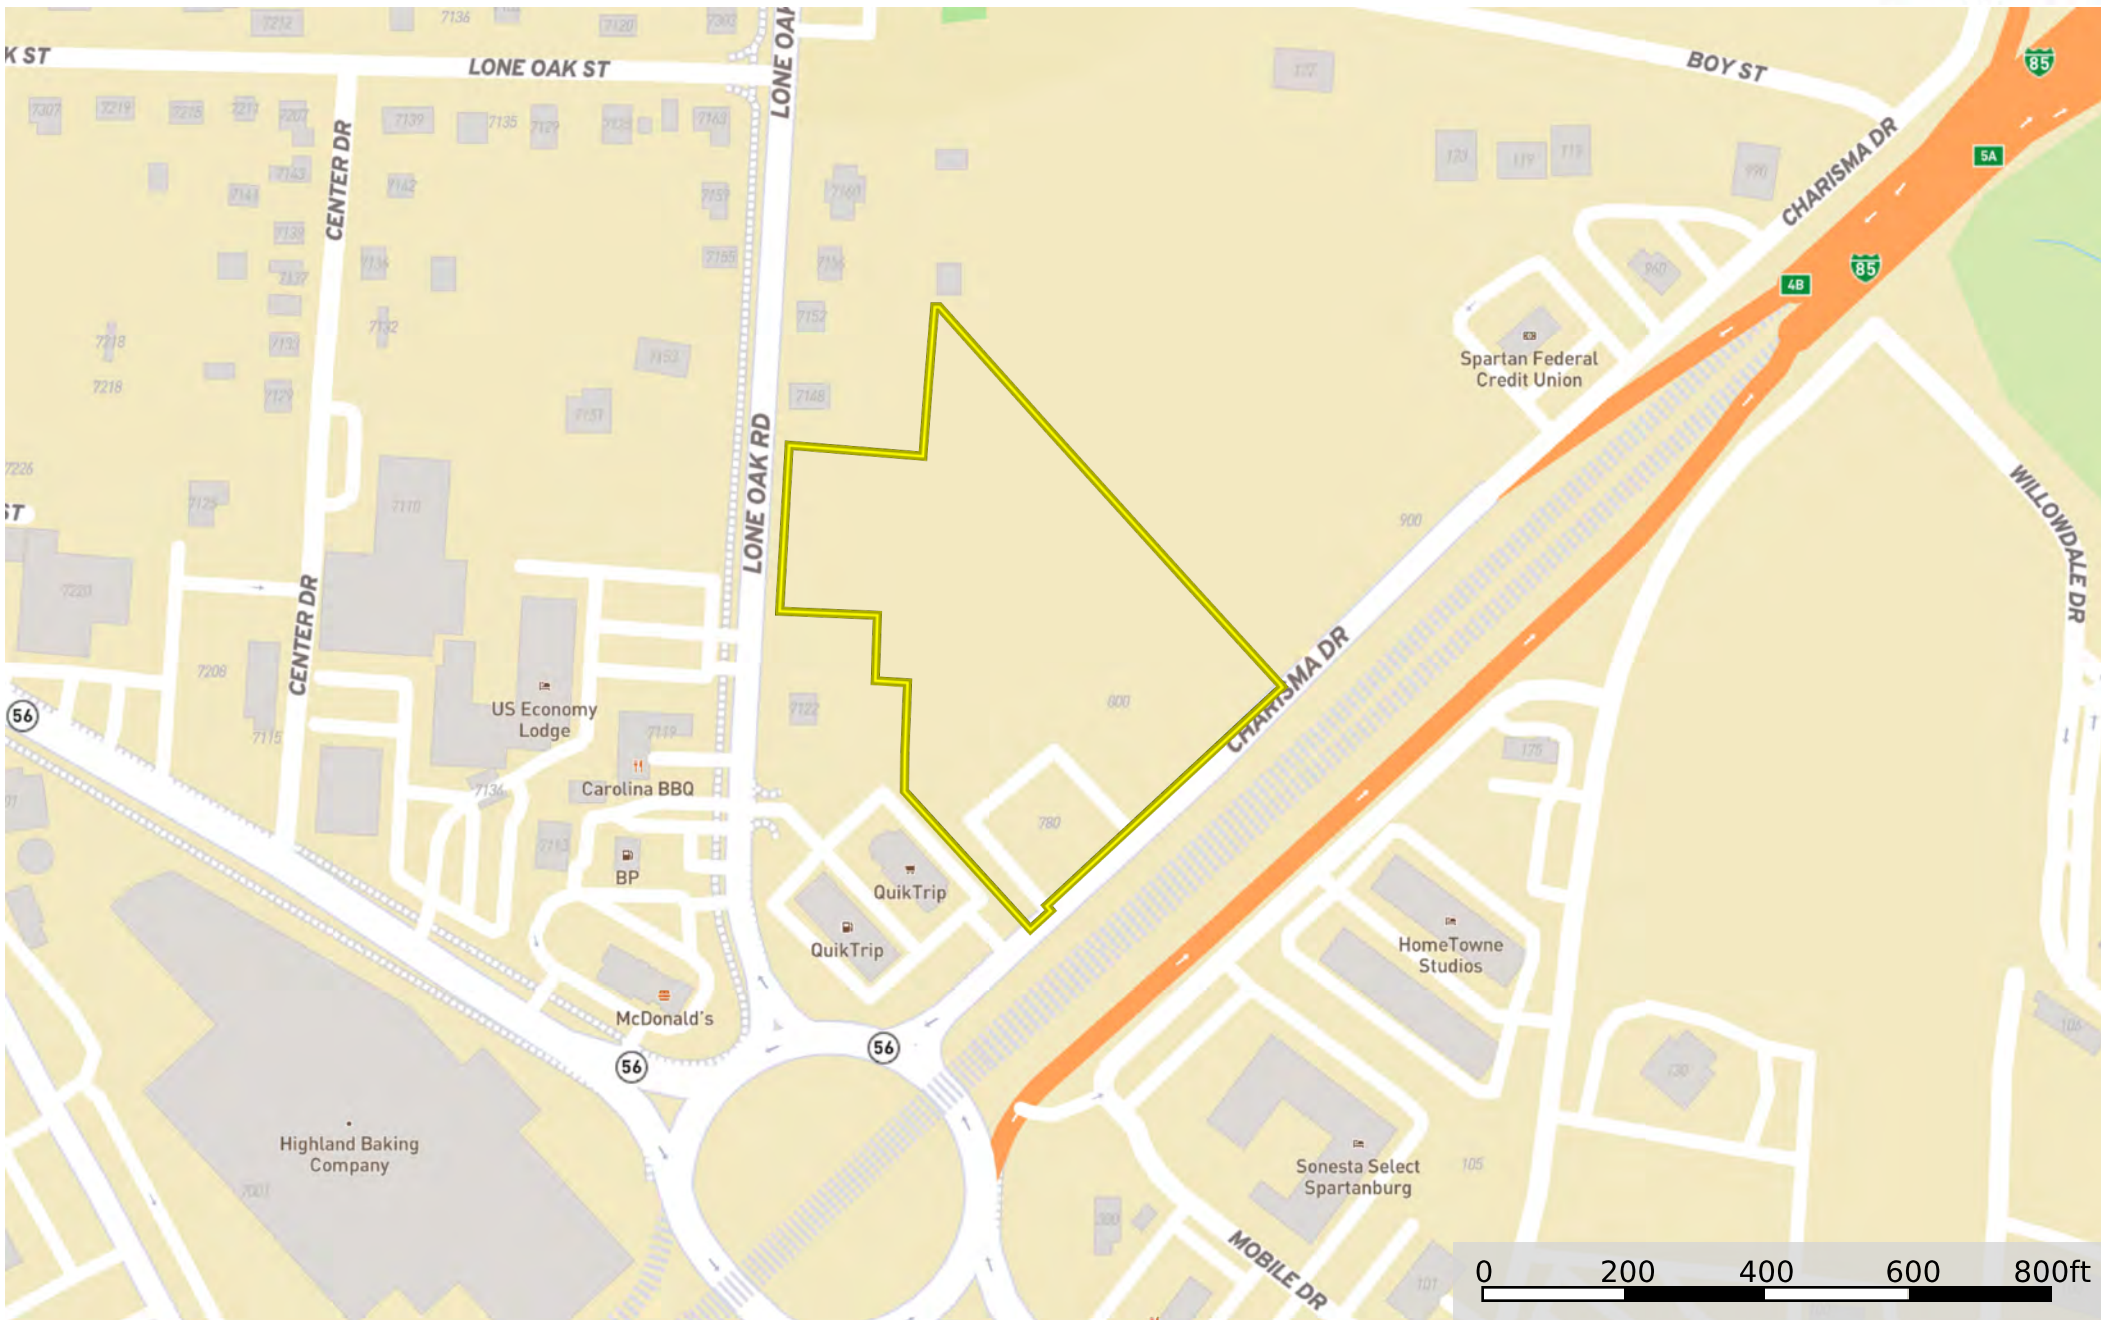

Charisma Dr

Spartanburg County, South Carolina, 6.99 AC +/-

 Boundary