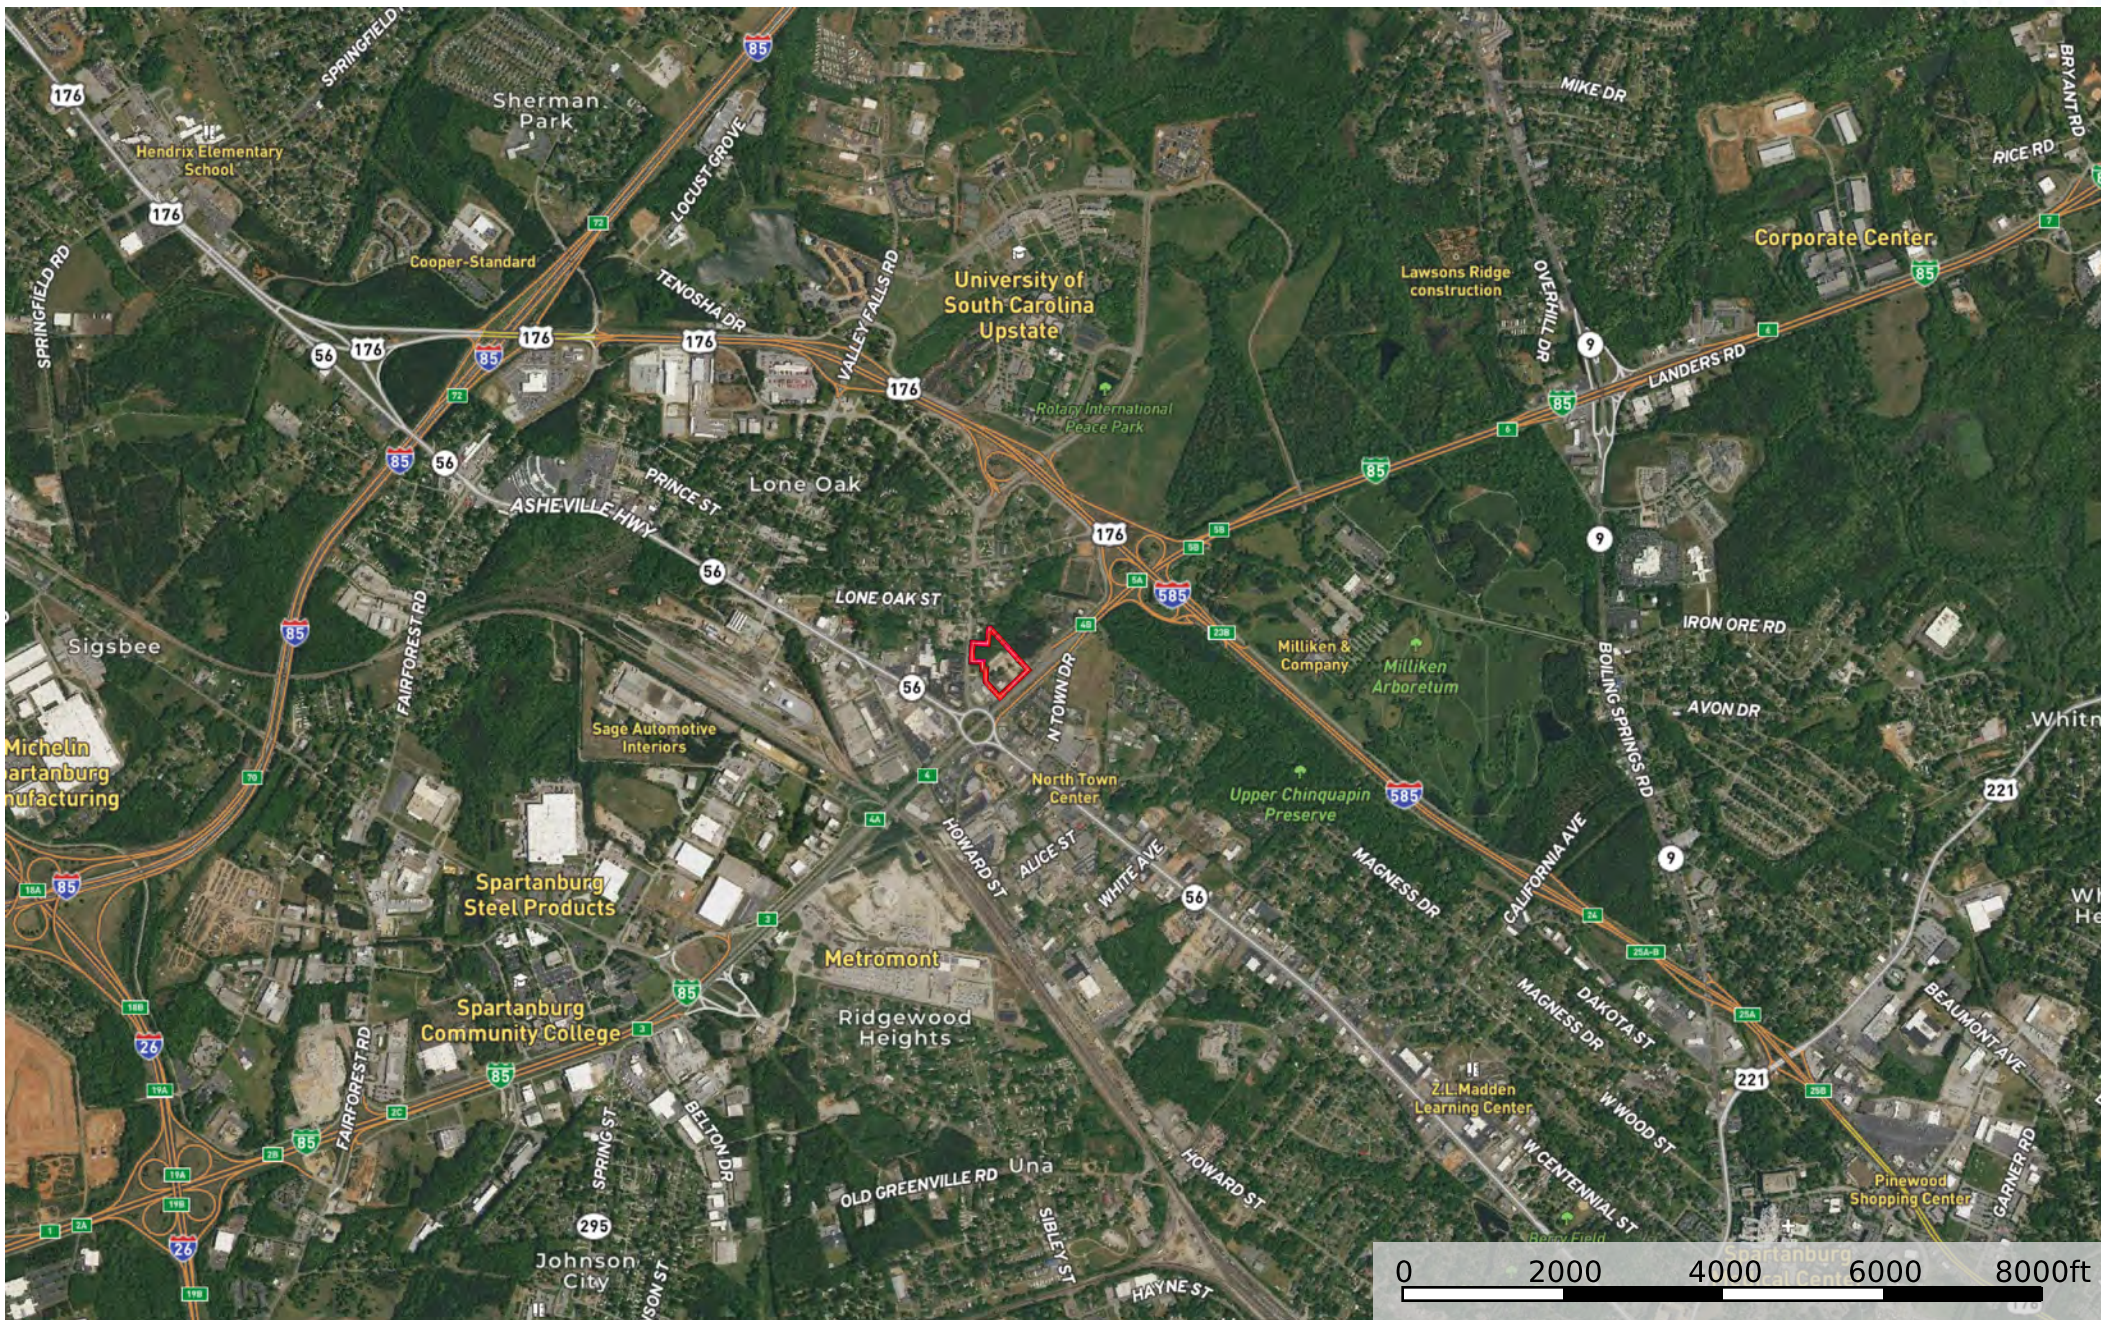

# Charisma Dr

Spartanburg County, South Carolina, 6.99 AC +/-

Boundary