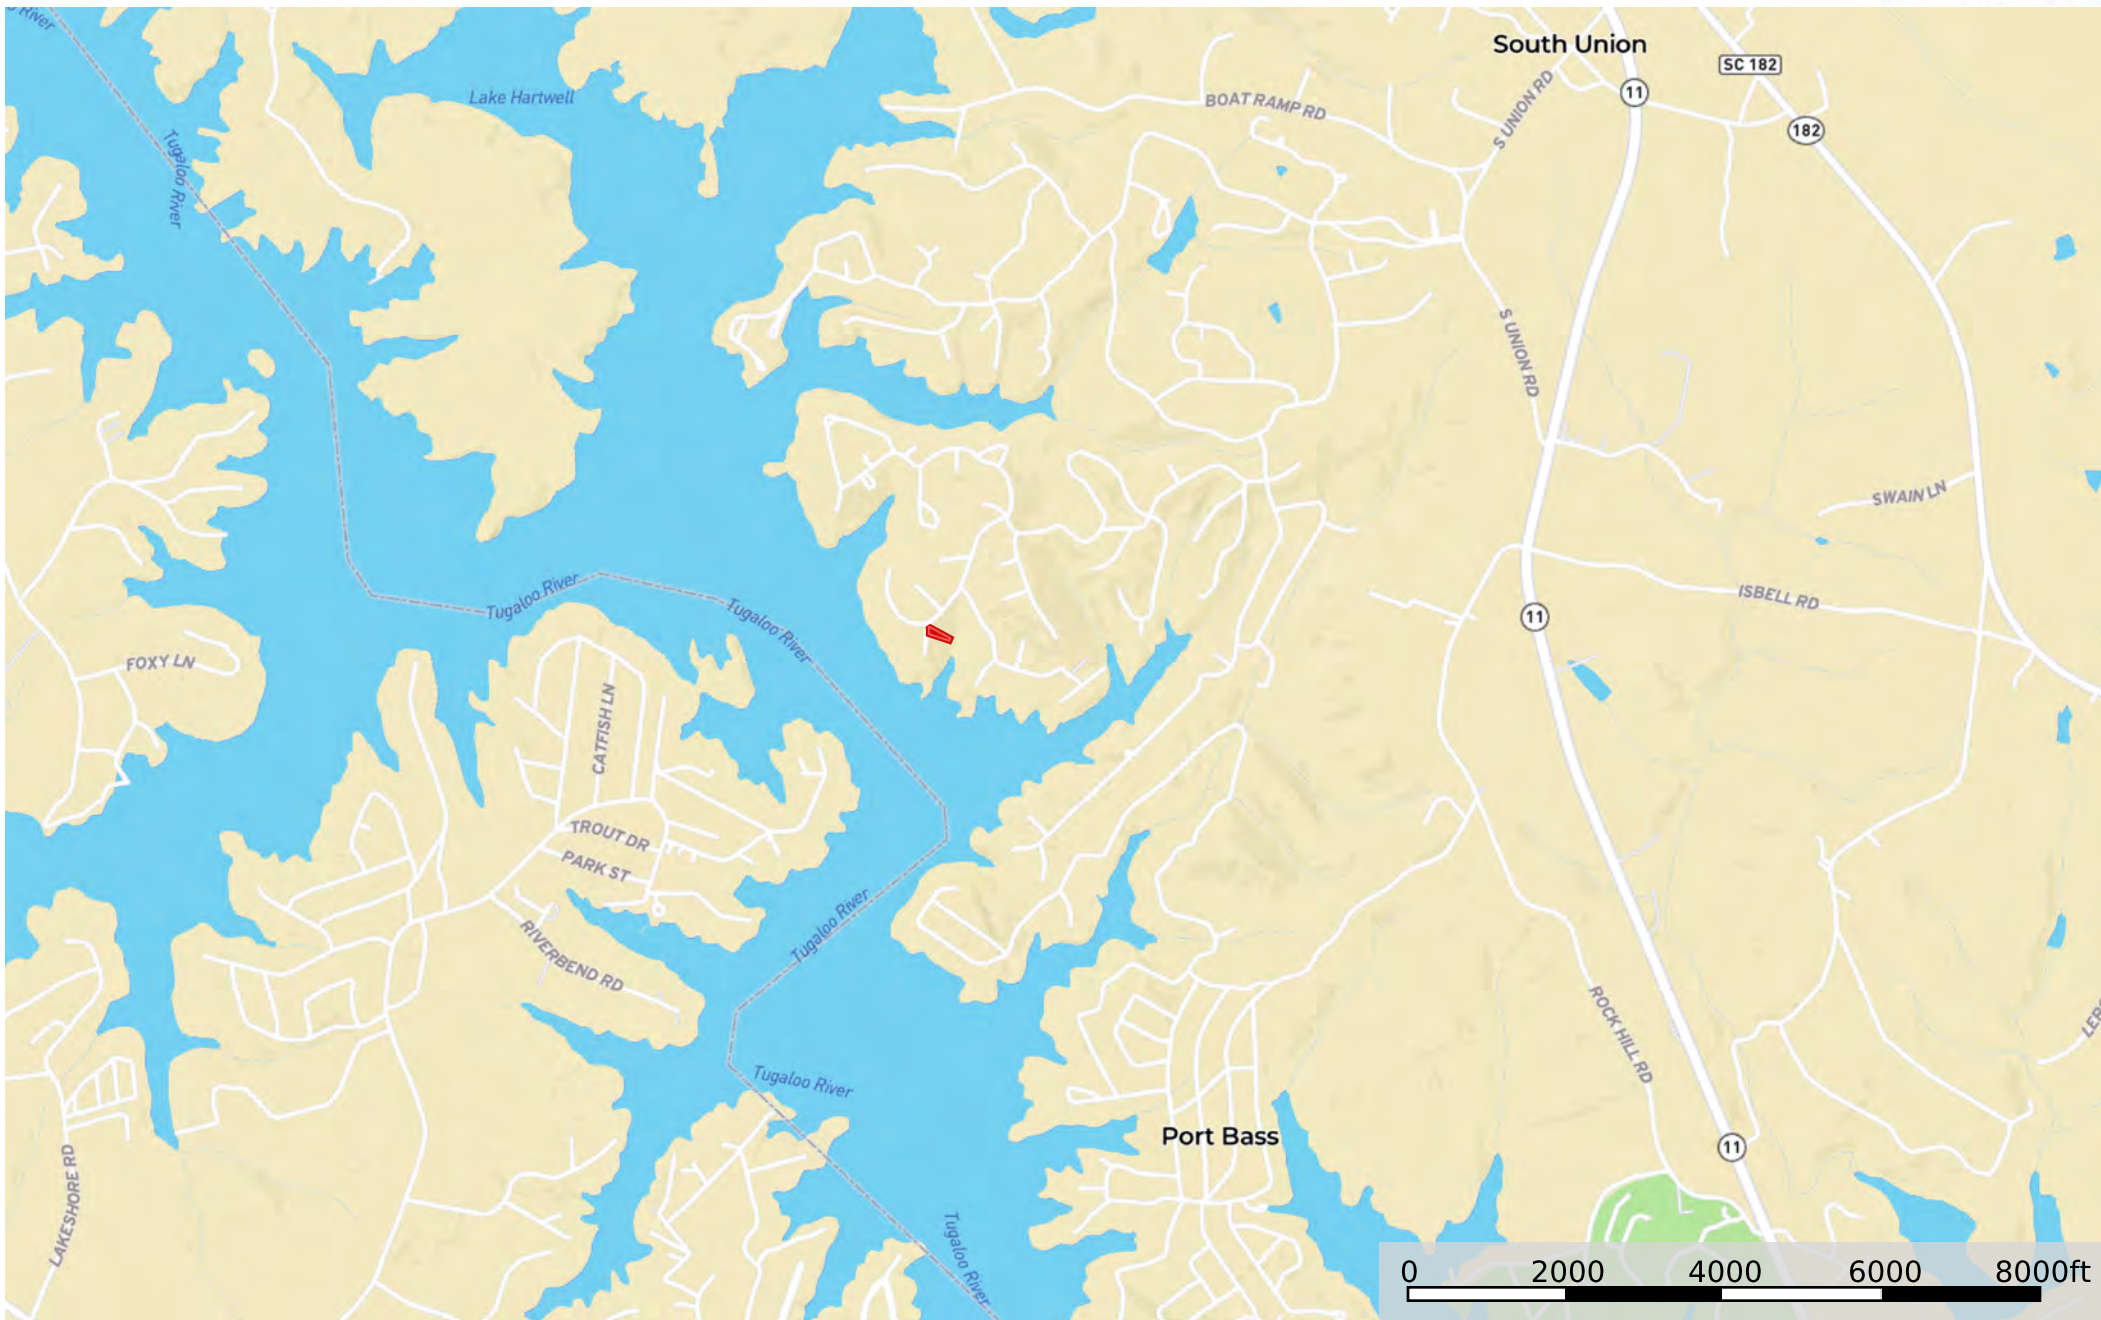

Sisk - Mohawk Lane

Oconee County, South Carolina, 0.4 AC +/-

 Boundary