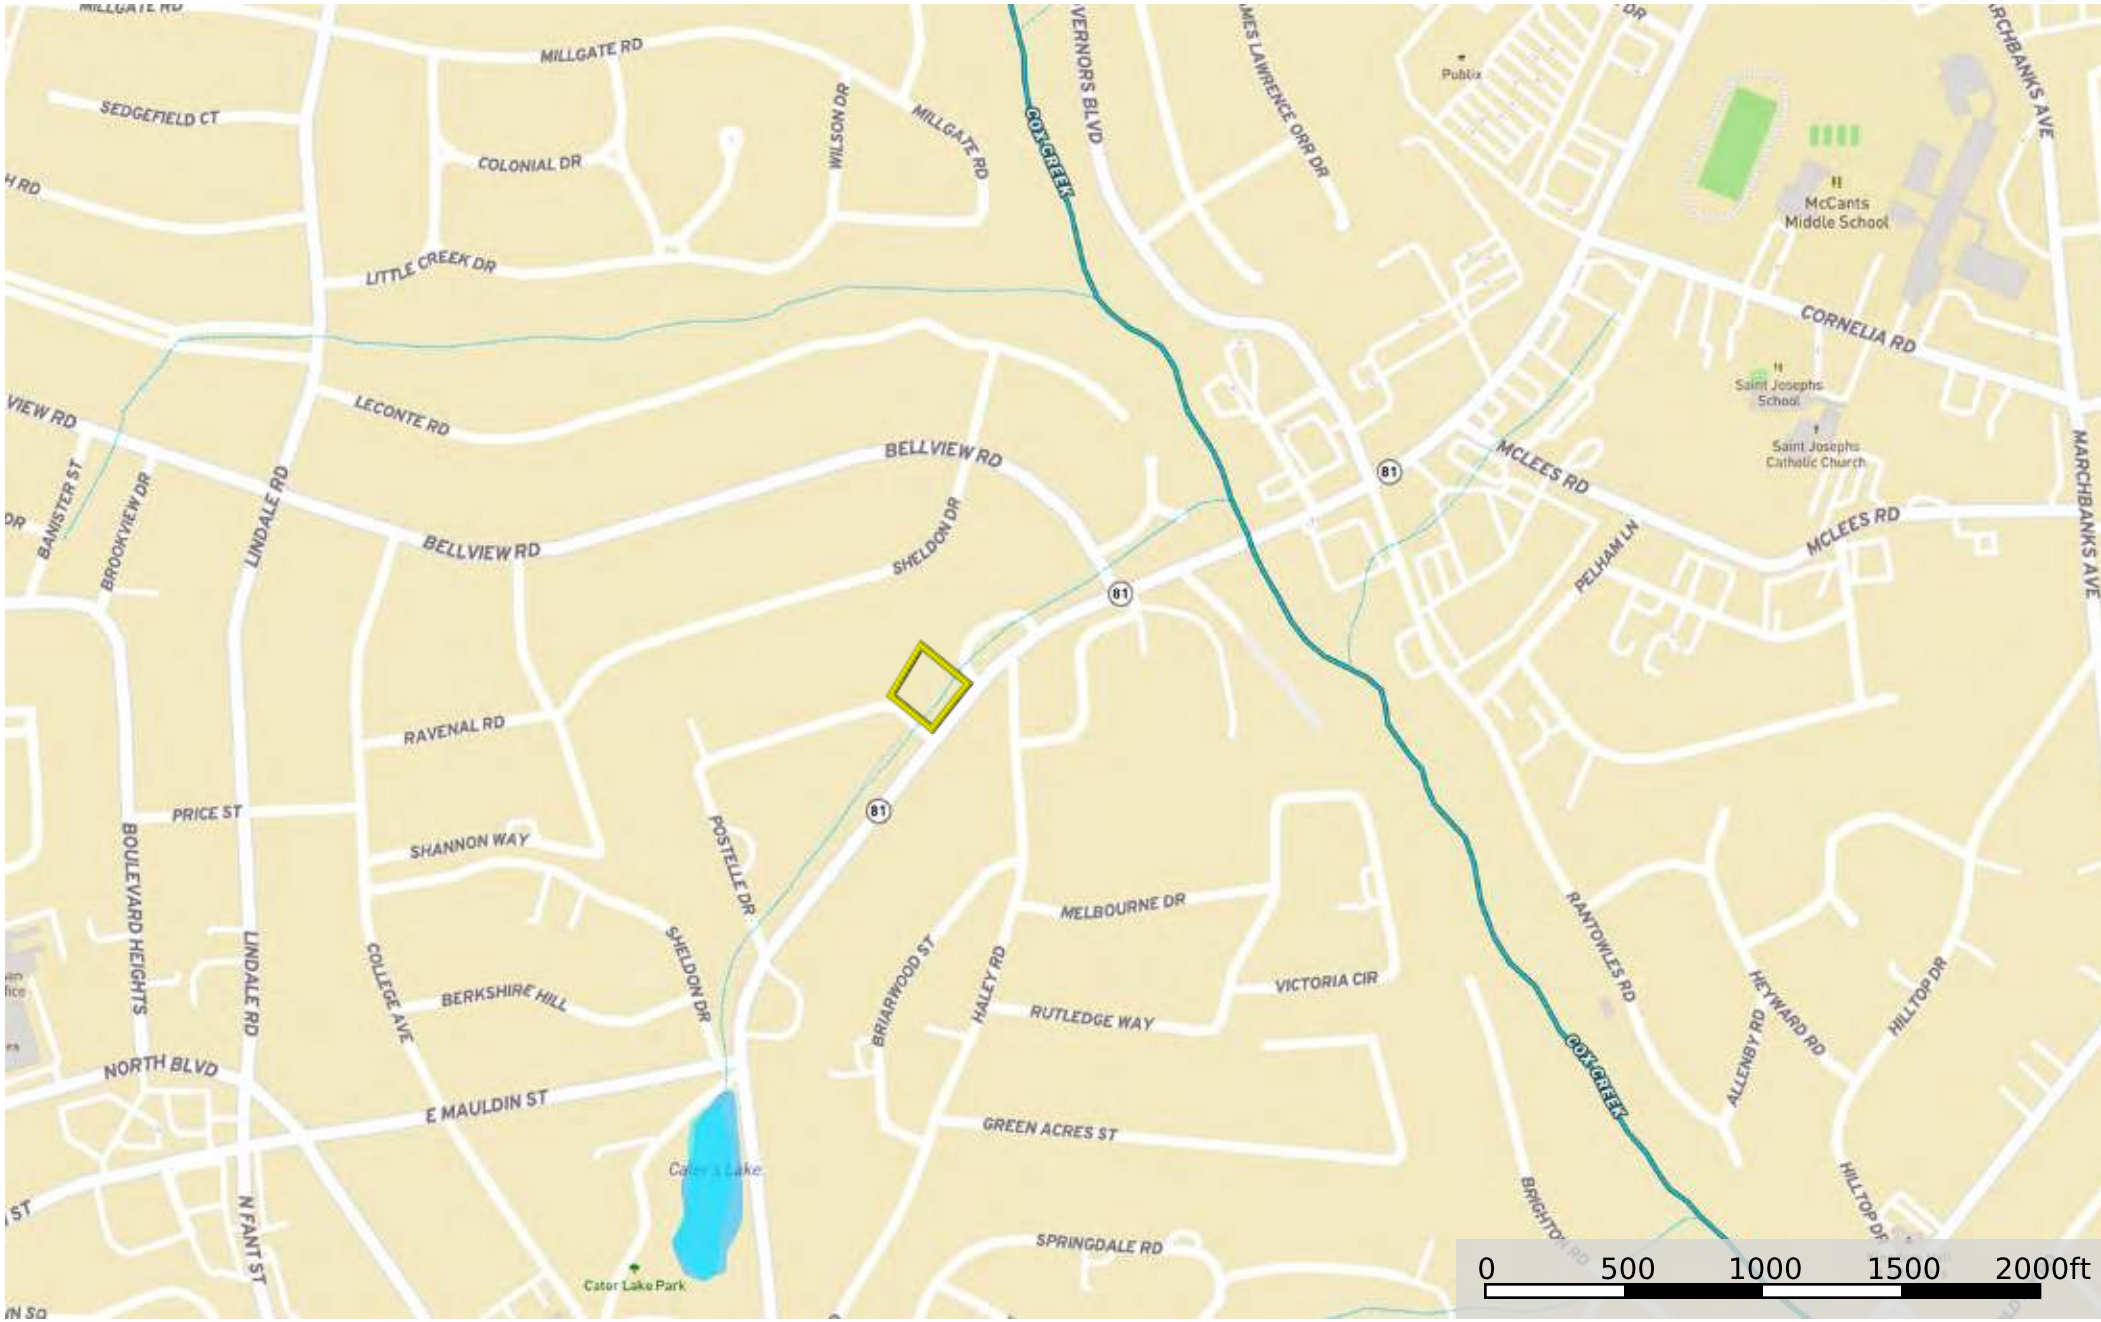

Lambros

Anderson County, South Carolina, 1.021 AC +/-

- Boundary
- Stream, Intermittent
- River/Creek
- Water Body