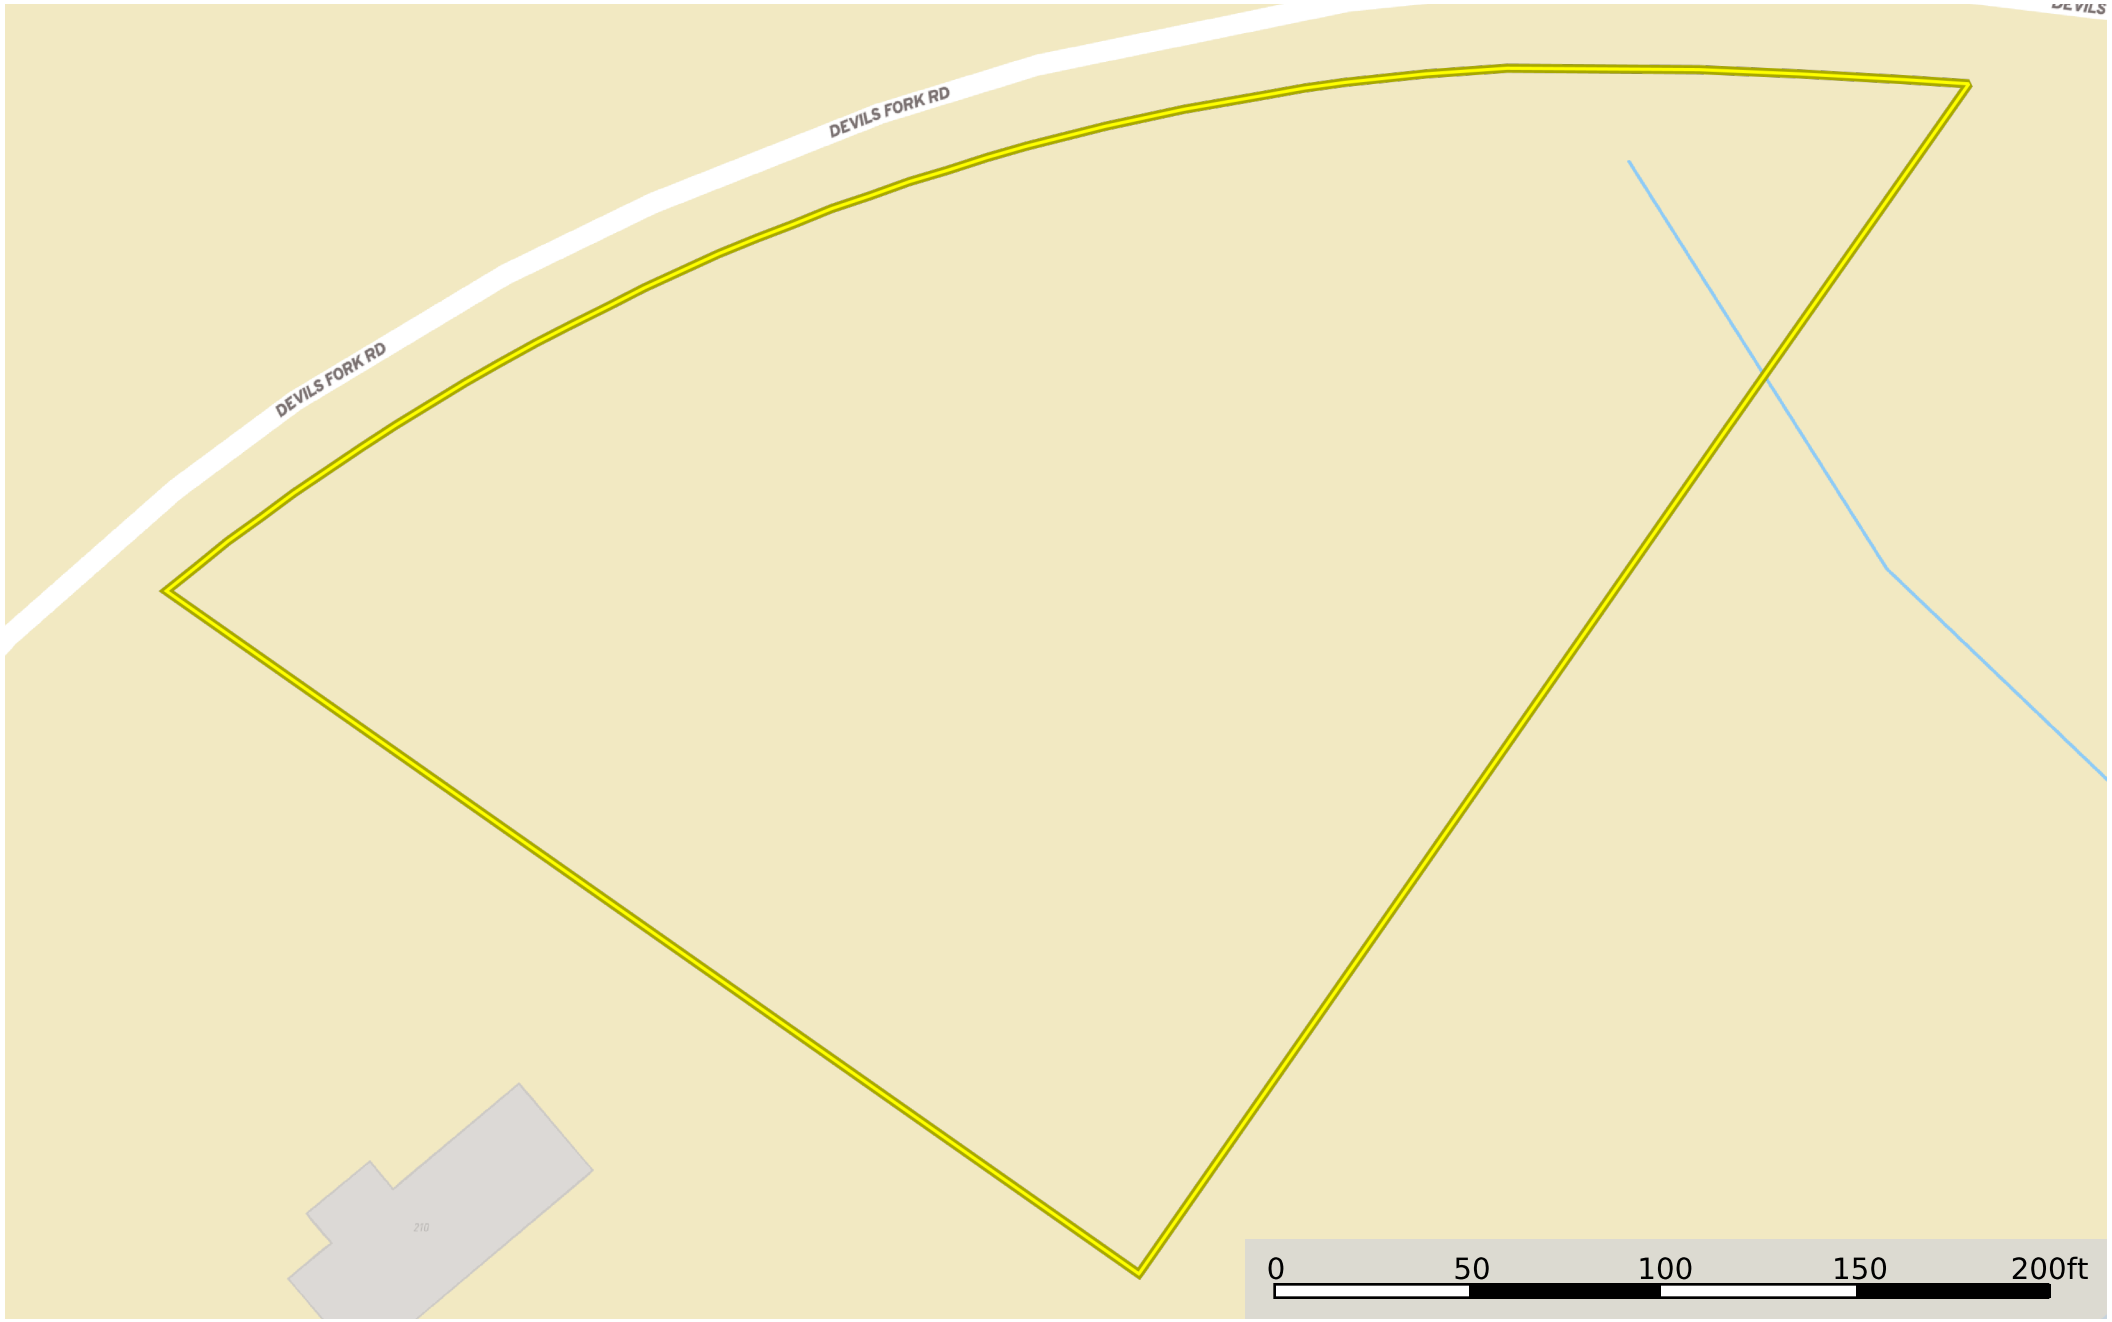

Landlark - Devil's Fork Road

South Carolina, 2.01 AC +/-

 Boundary