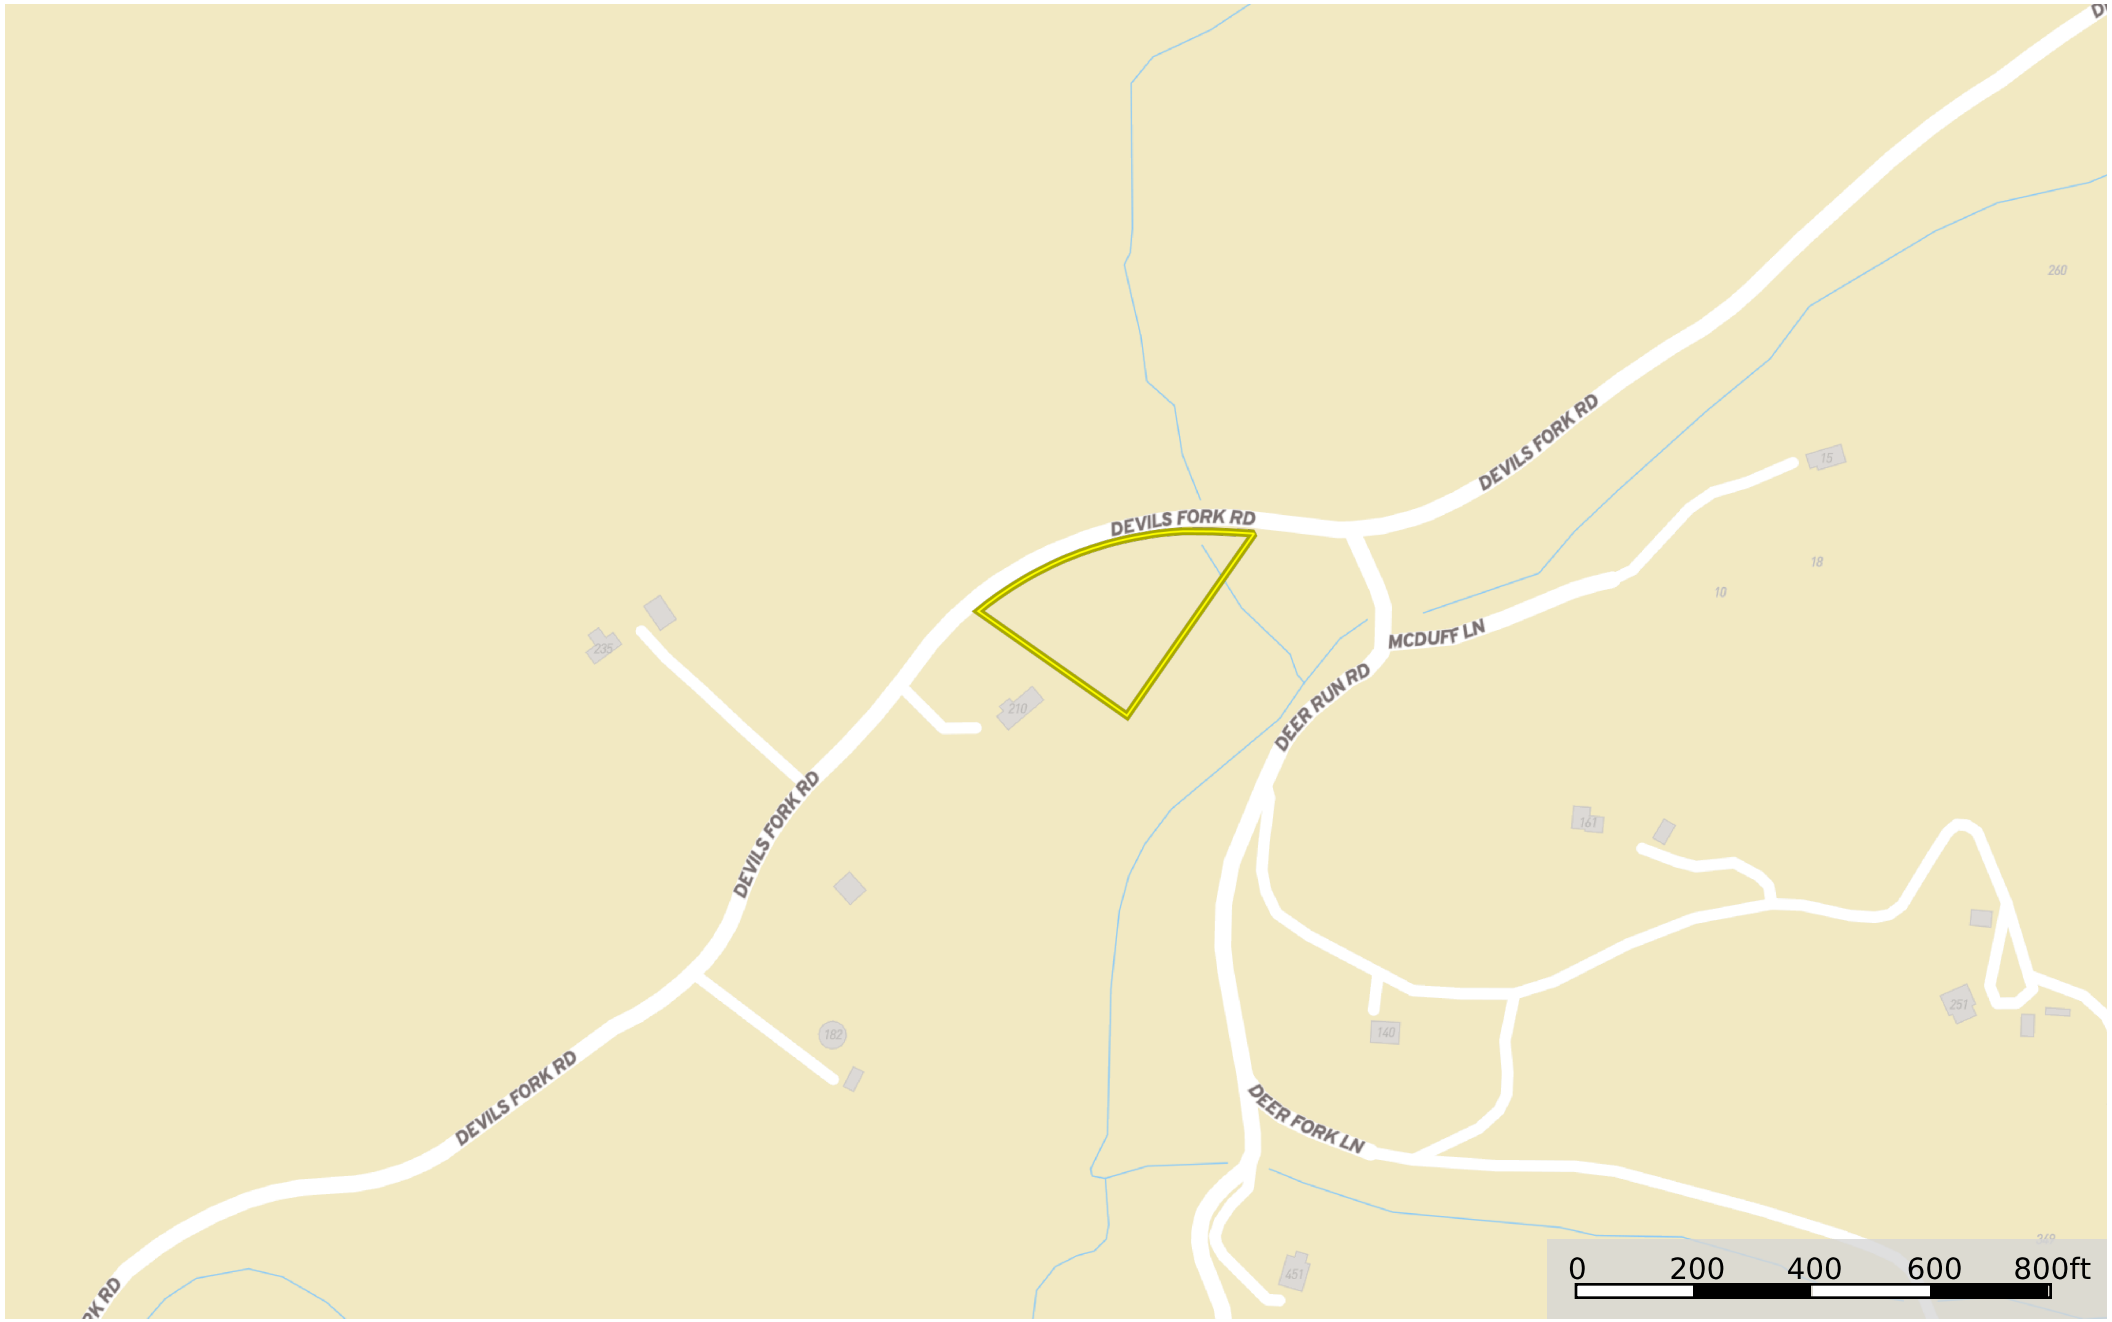

Landlark - Devil's Fork Road

South Carolina, 2.01 AC +/-

Boundary