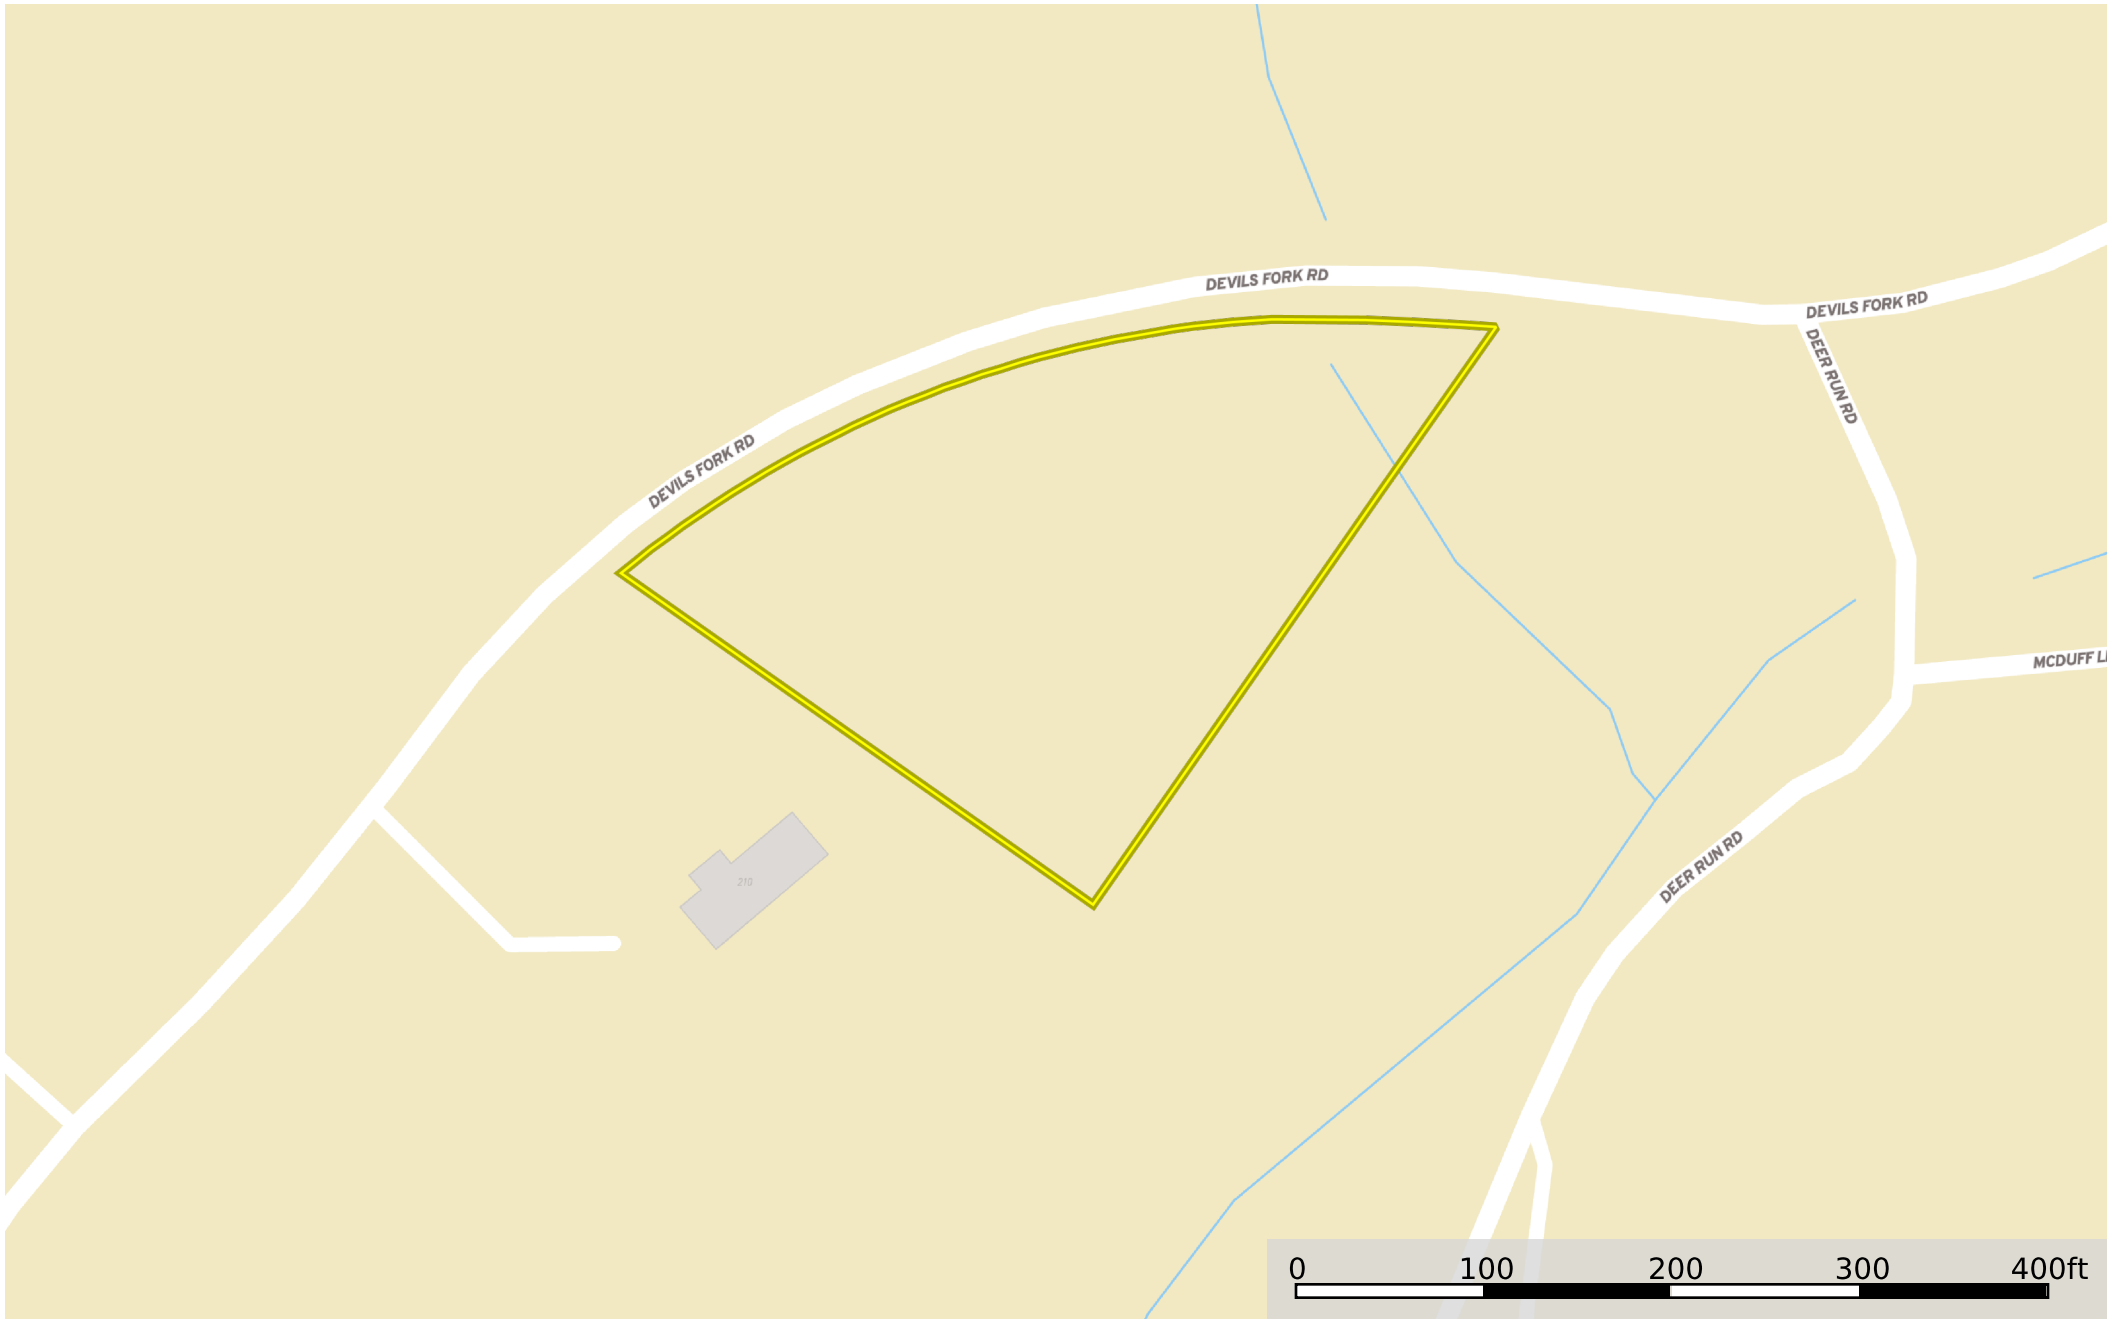

Landlark - Devil's Fork Road

South Carolina, 2.01 AC +/-

 Boundary