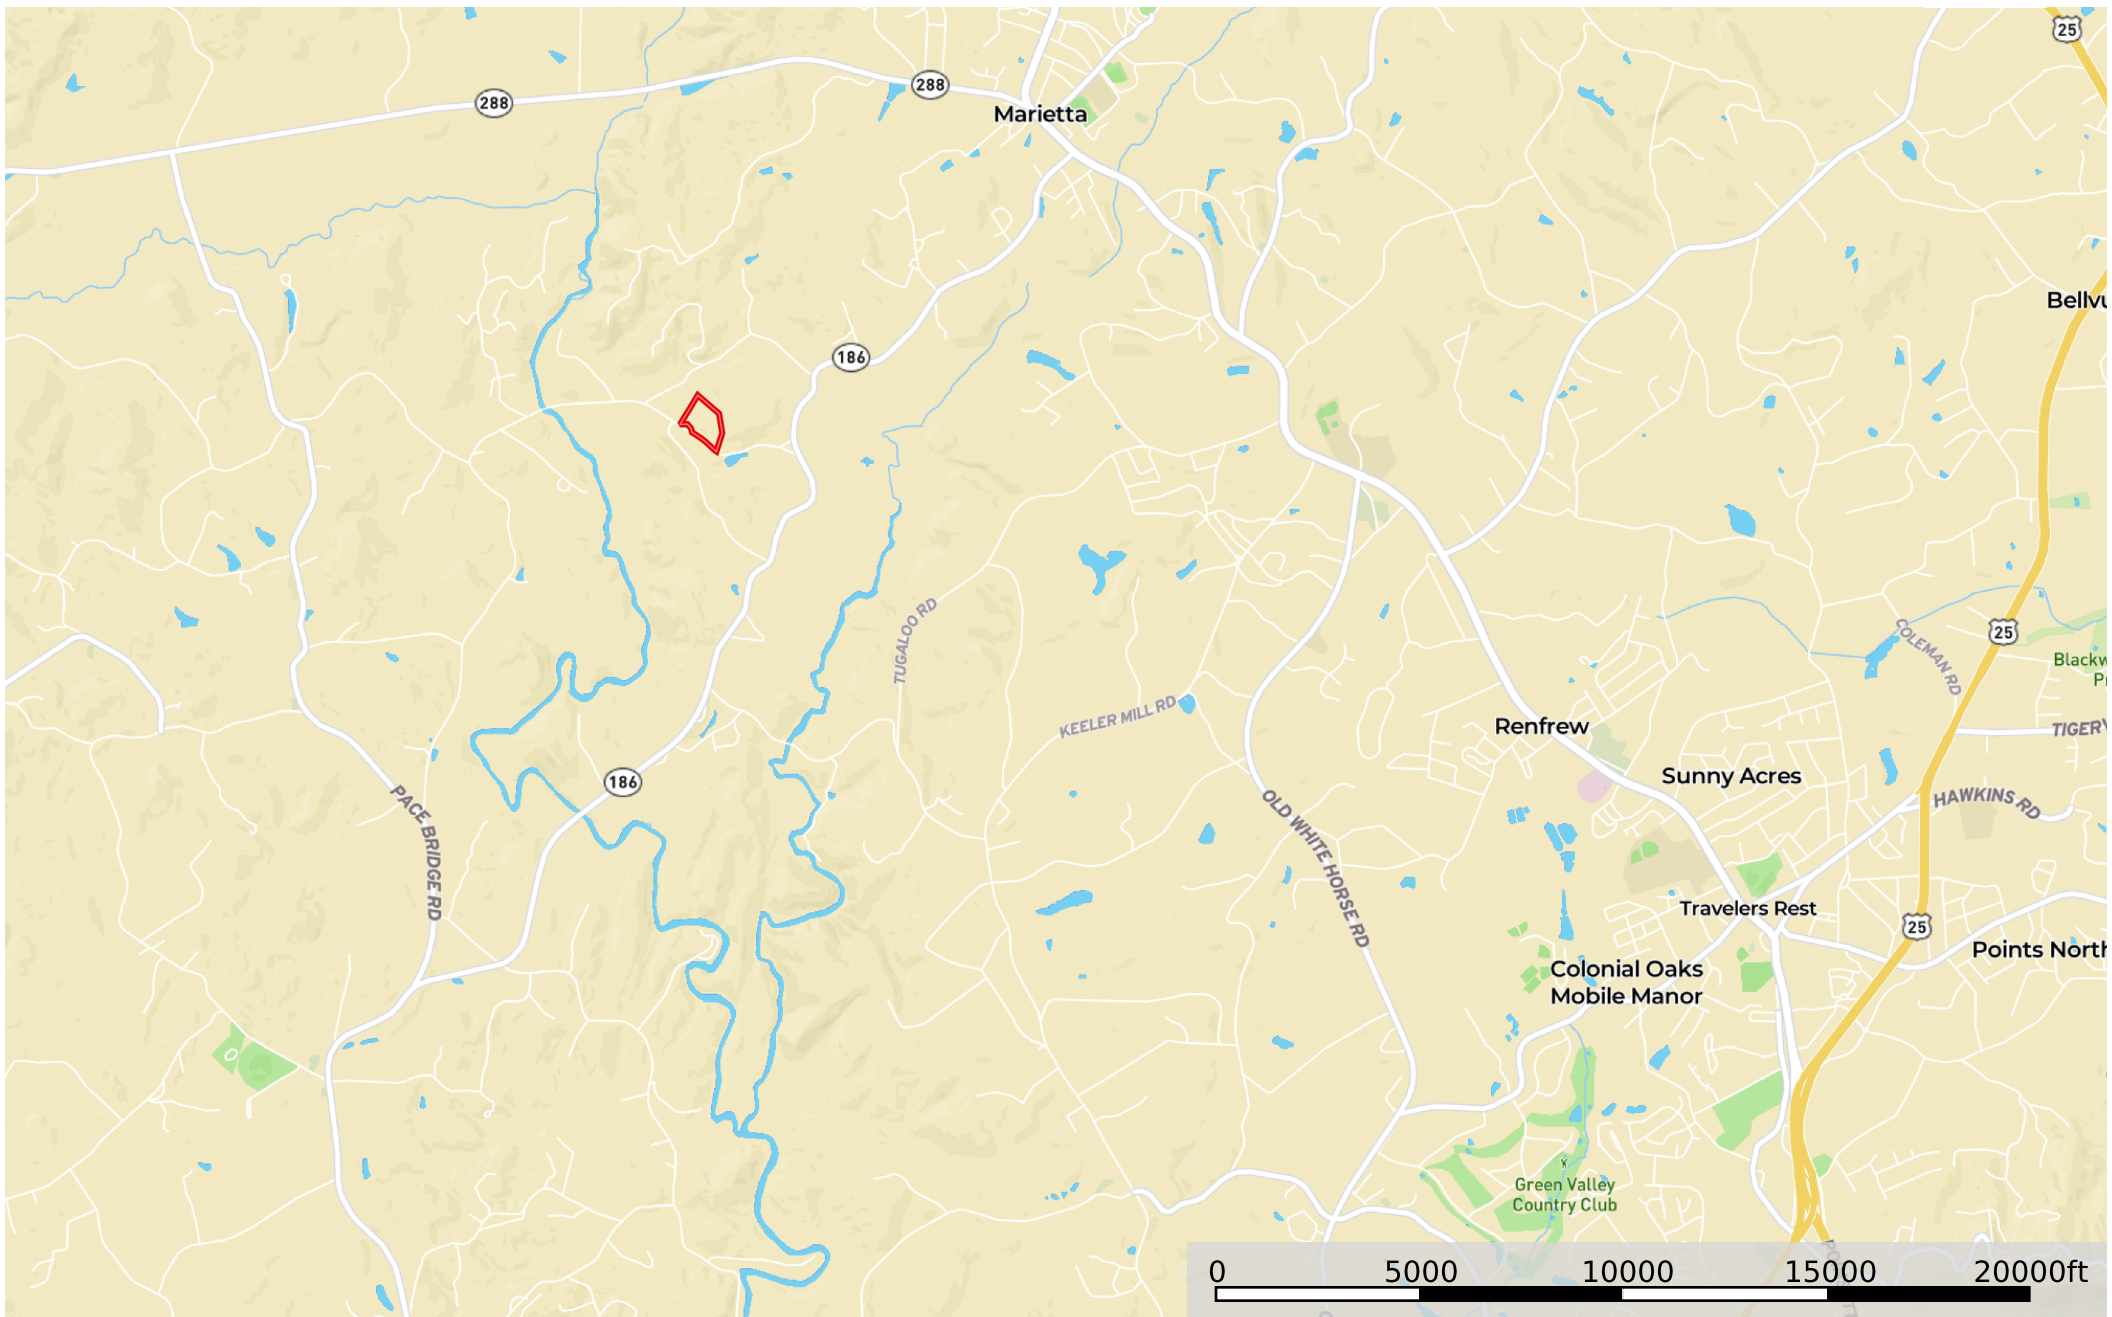

# 148 Freeman Bridge Road

Greenville County, South Carolina, AC +/-

 Boundary