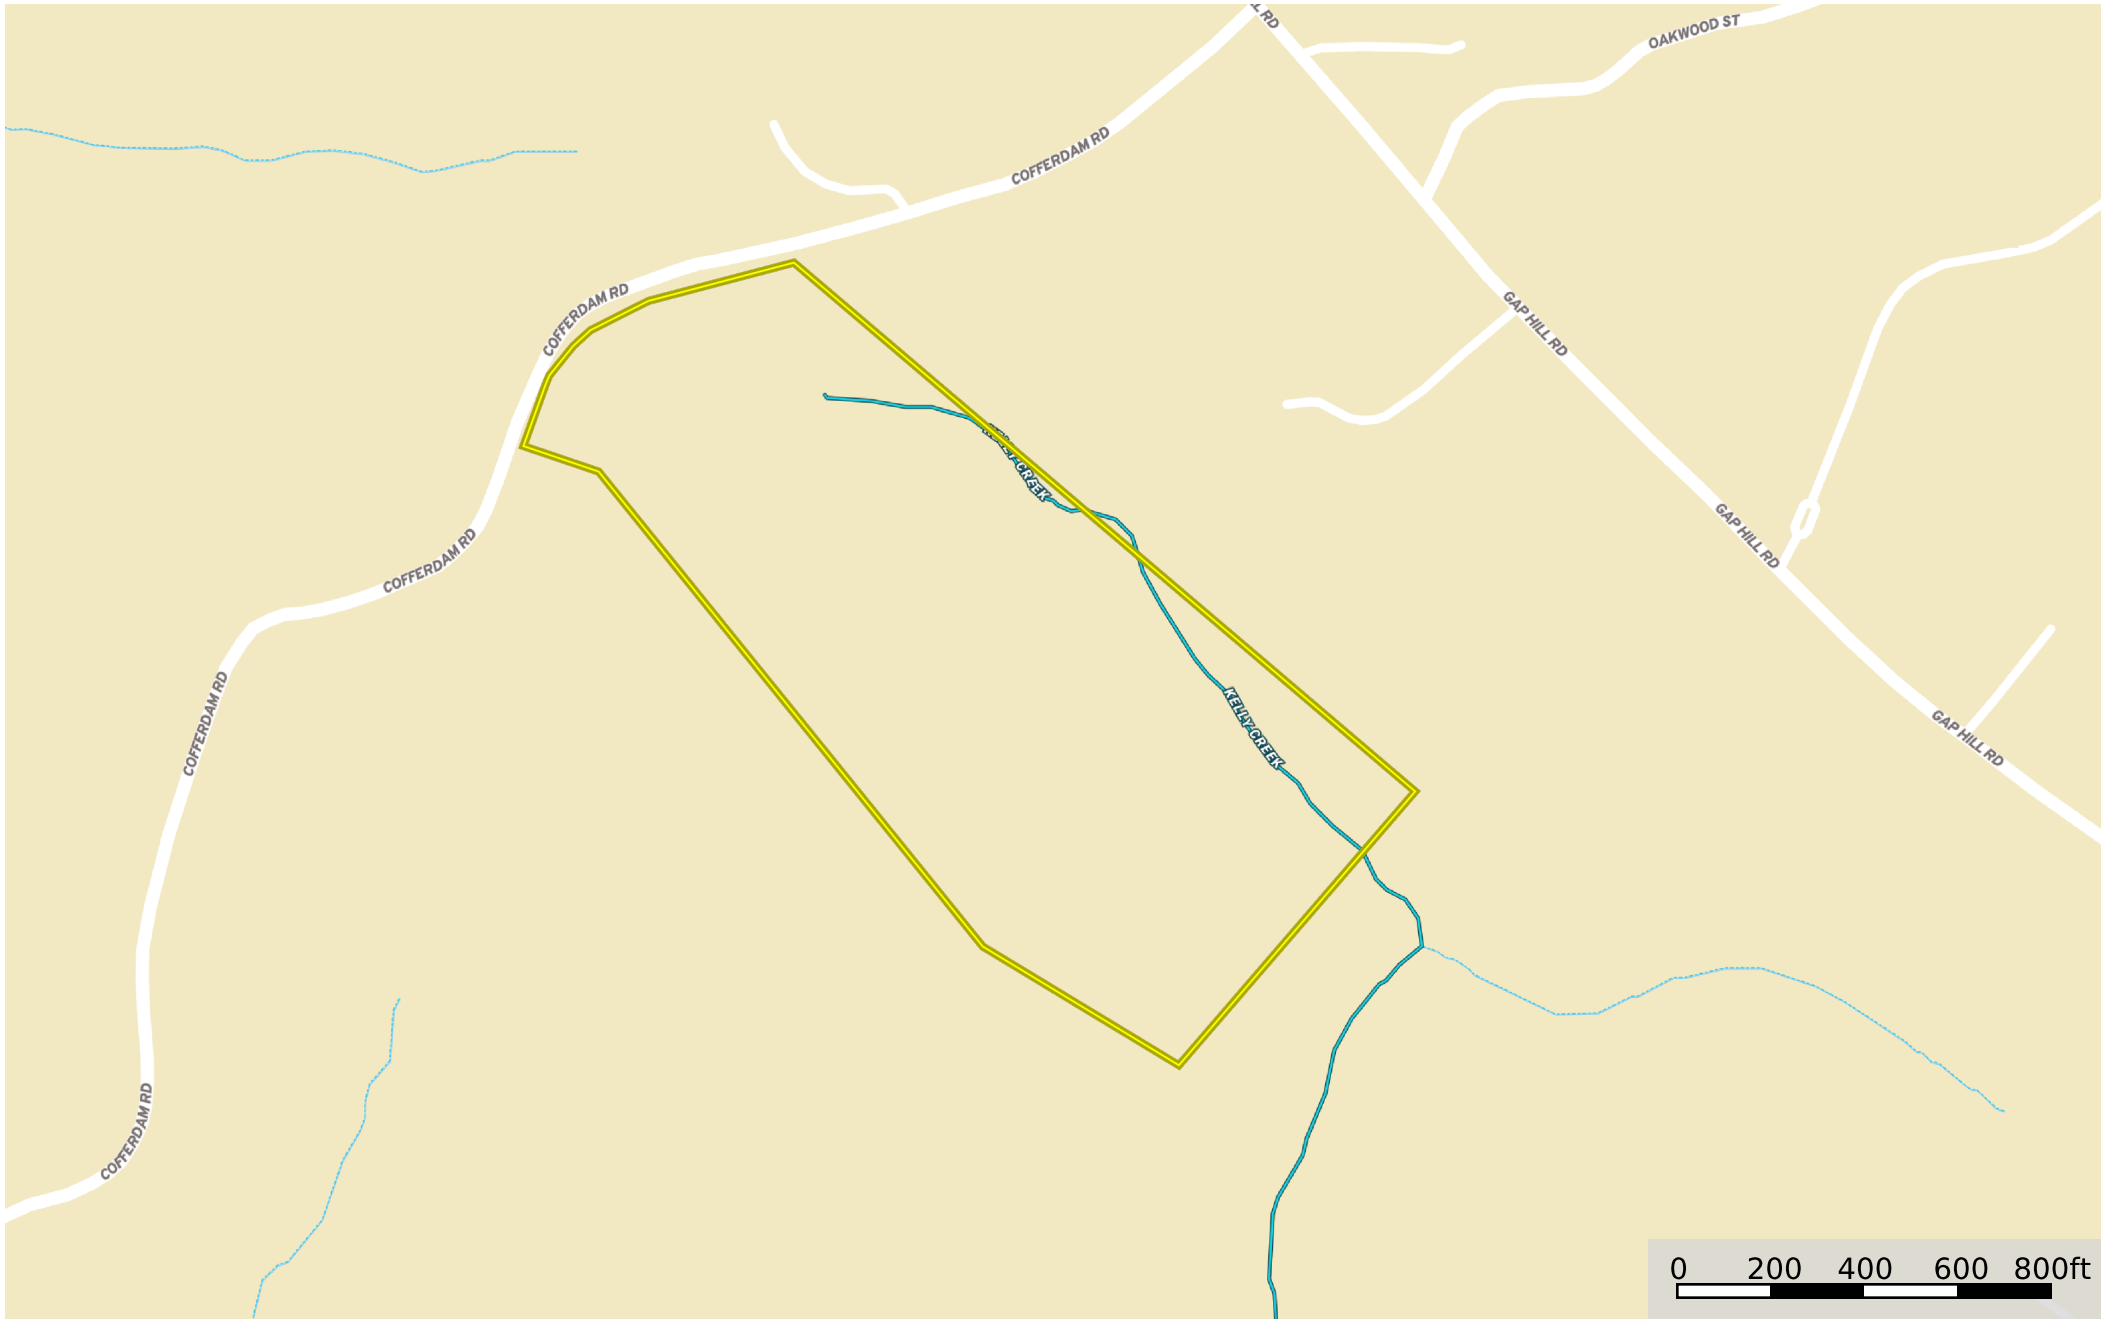

MAGNELLI - Cofferdam Road

Pickens County, South Carolina, AC +/-

- Boundary
- Stream, Intermittent
- River/Creek
- Water Body