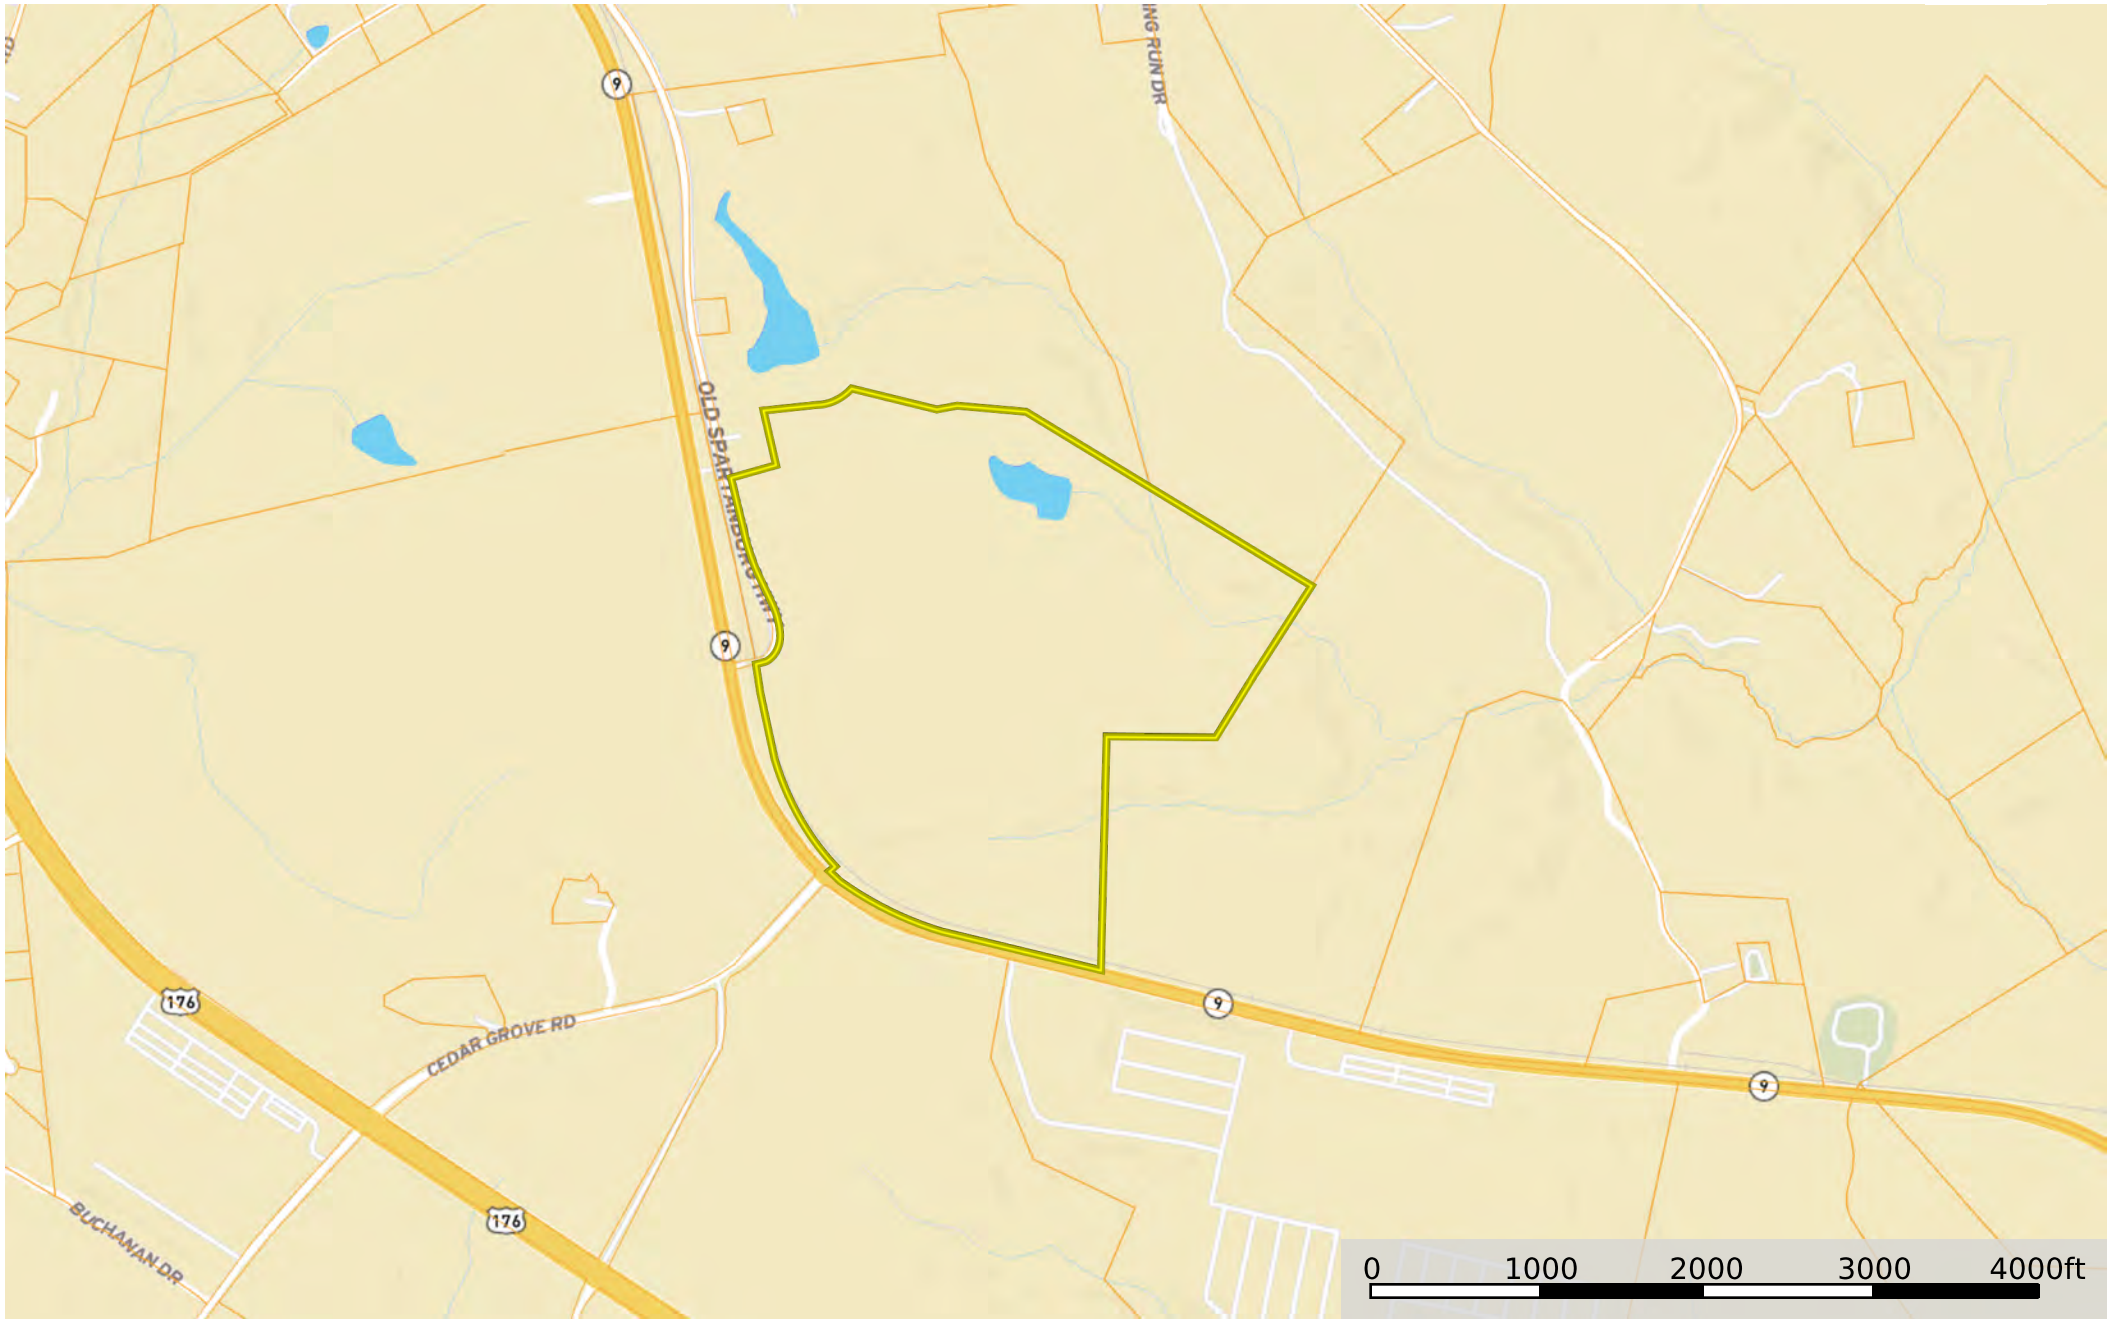

# Gallman - Old Spartanburg Hwy

South Carolina, AC +/-

 Boundary

Steven Smith

 The information contained herein was obtained from sources deemed to be reliable. MapRight Services makes no warranties or guarantees as to the completeness or accuracy thereof.