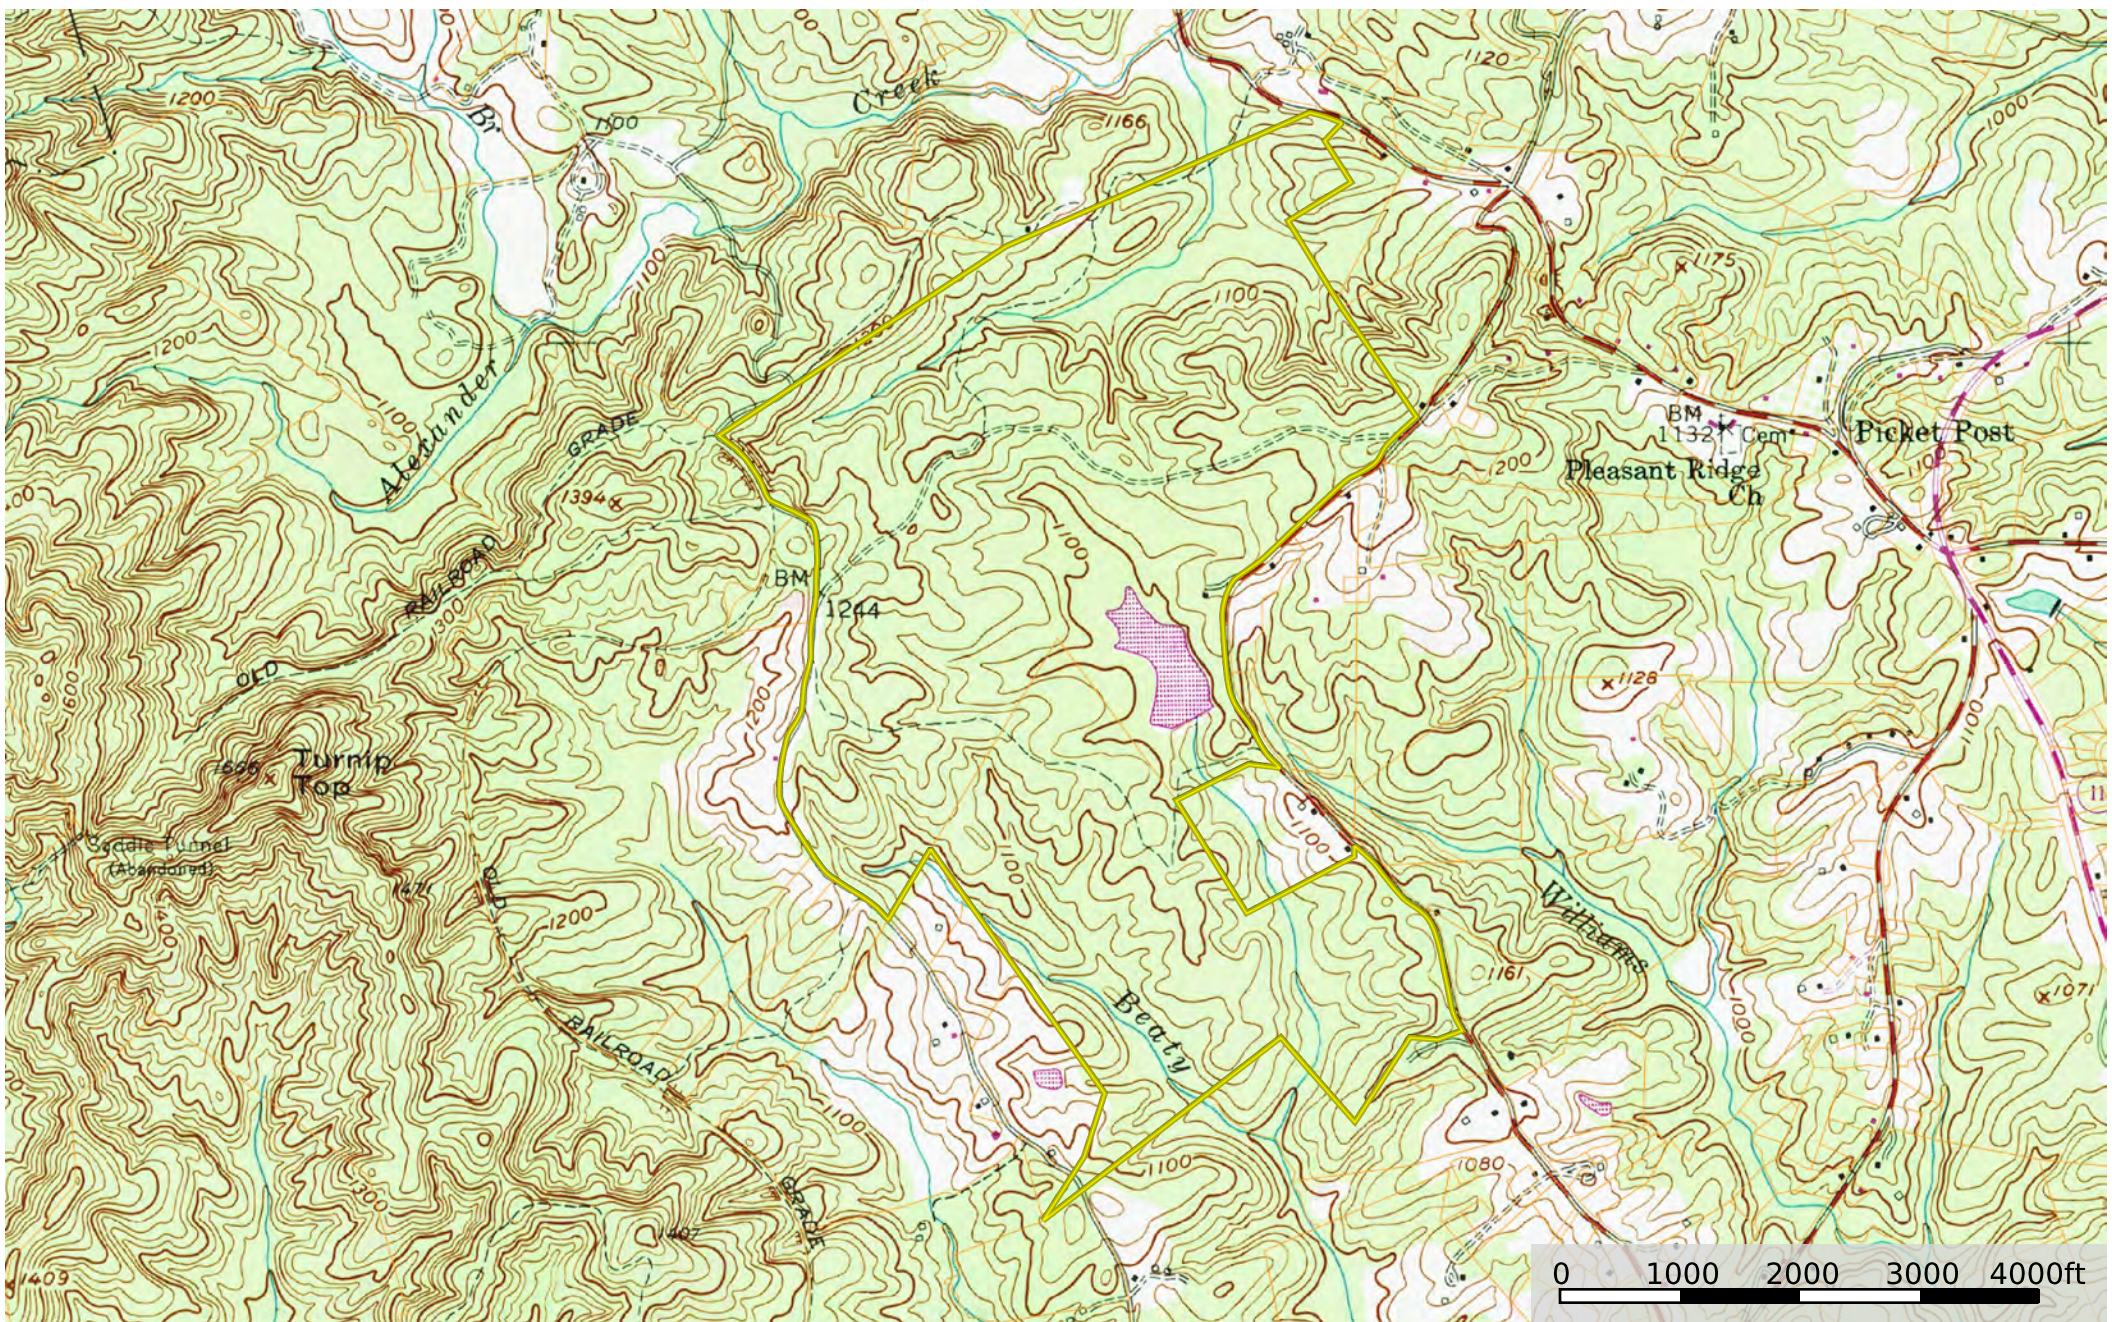

Booker - Chalmers Mountain Rd

Oconee County, South Carolina, 644.5 AC +/-

 Boundary

Steven Smith

 The information contained herein was obtained from sources deemed to be reliable. MapRight Services makes no warranties or guarantees as to the completeness or accuracy thereof.