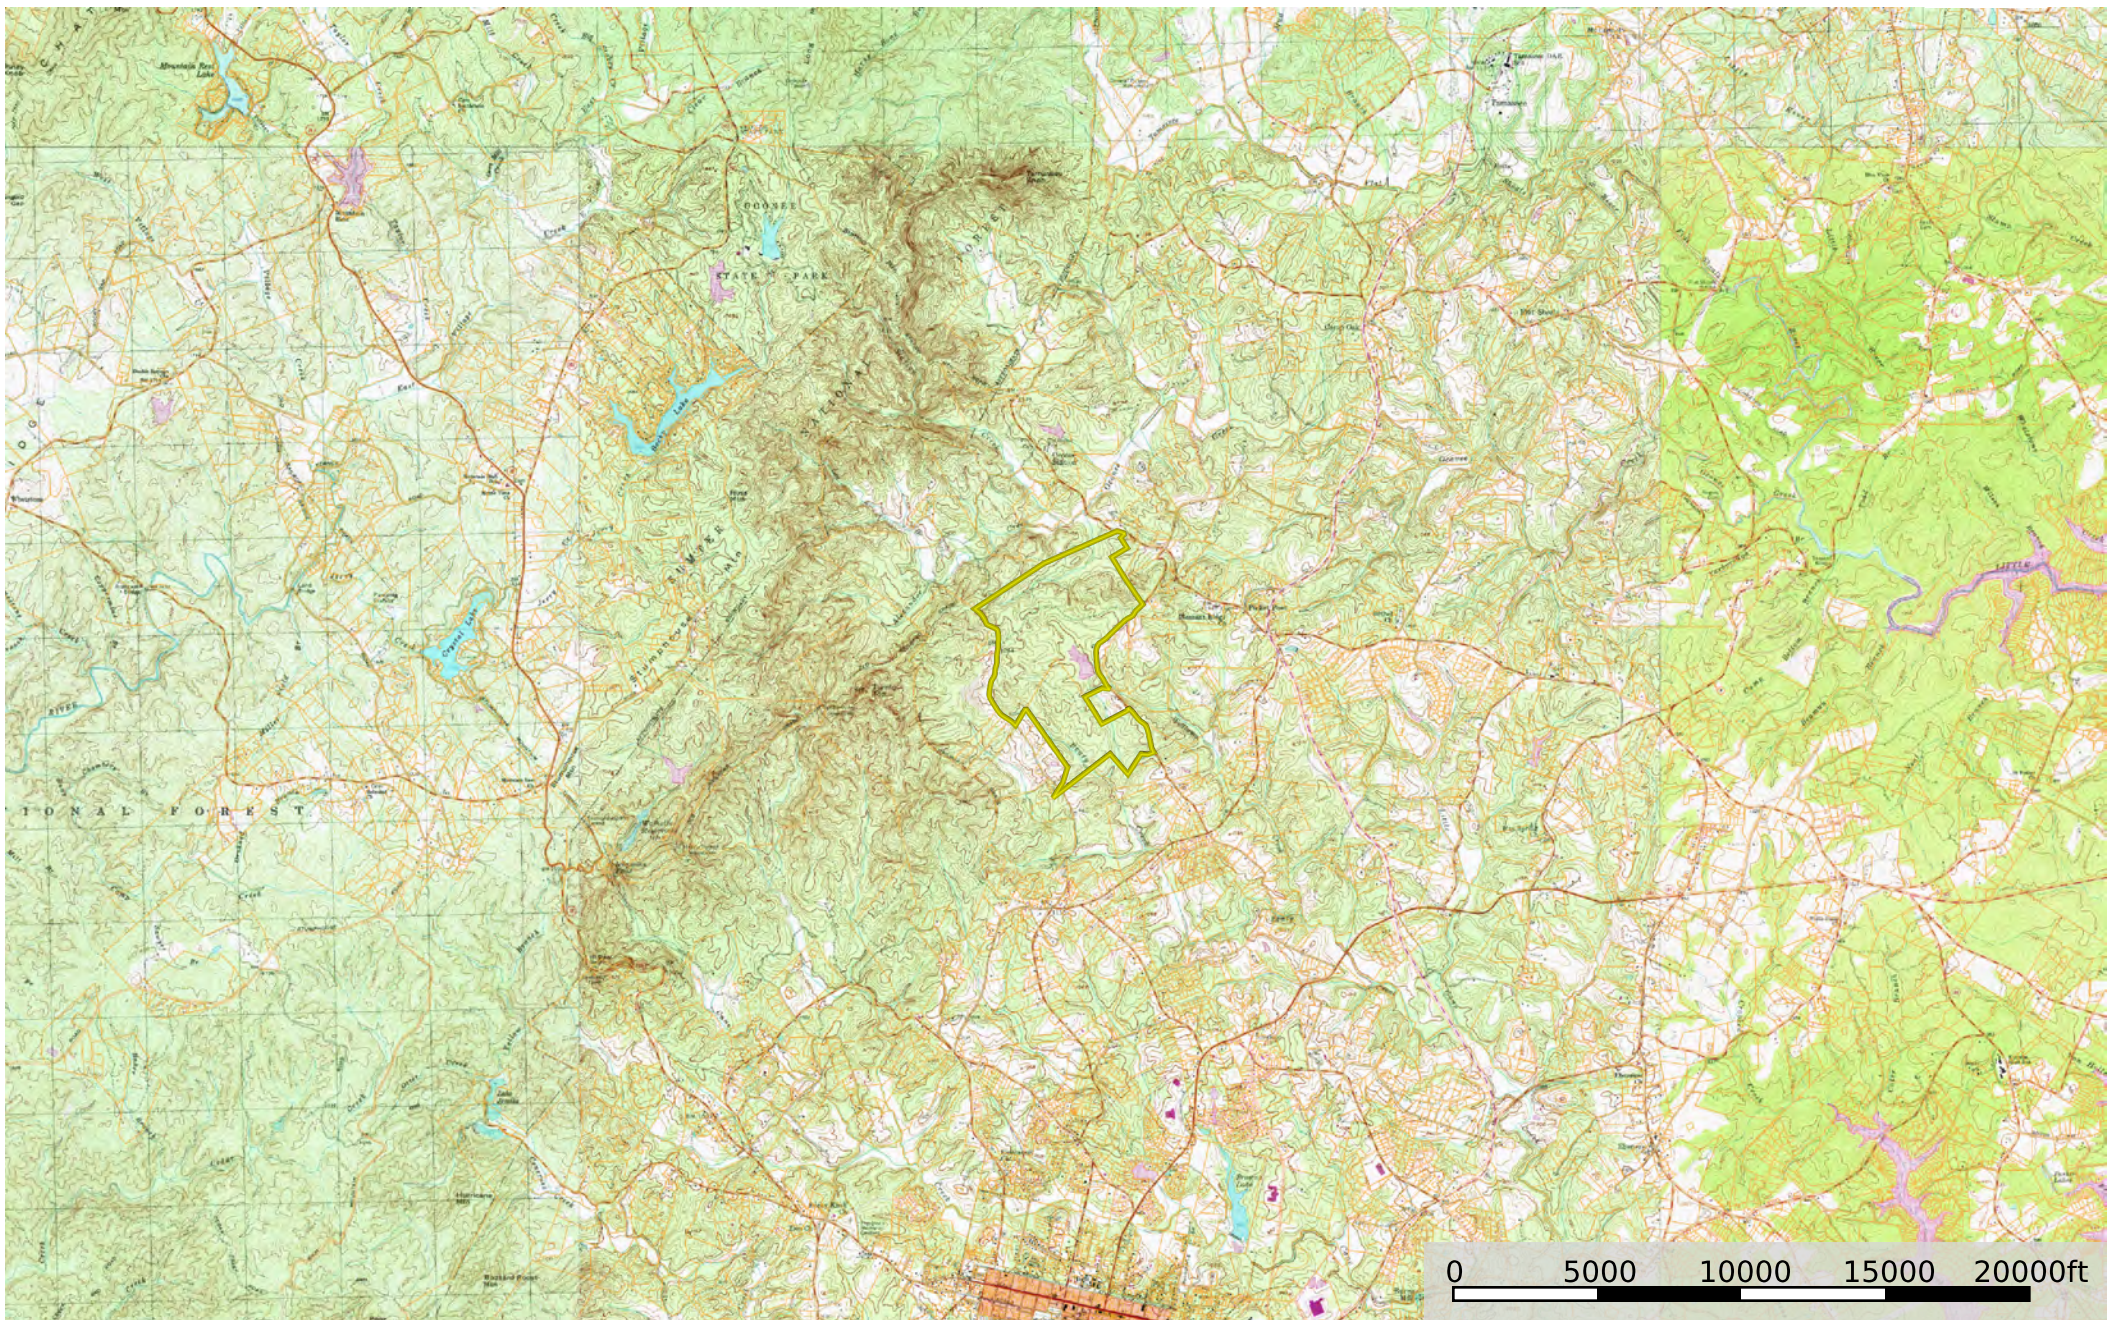

Booker - Chalmers Mountain Rd

Oconee County, South Carolina, 644.5 AC +/-

 Boundary

Steven Smith

 The information contained herein was obtained from sources deemed to be reliable. MapRight Services makes no warranties or guarantees as to the completeness or accuracy thereof.