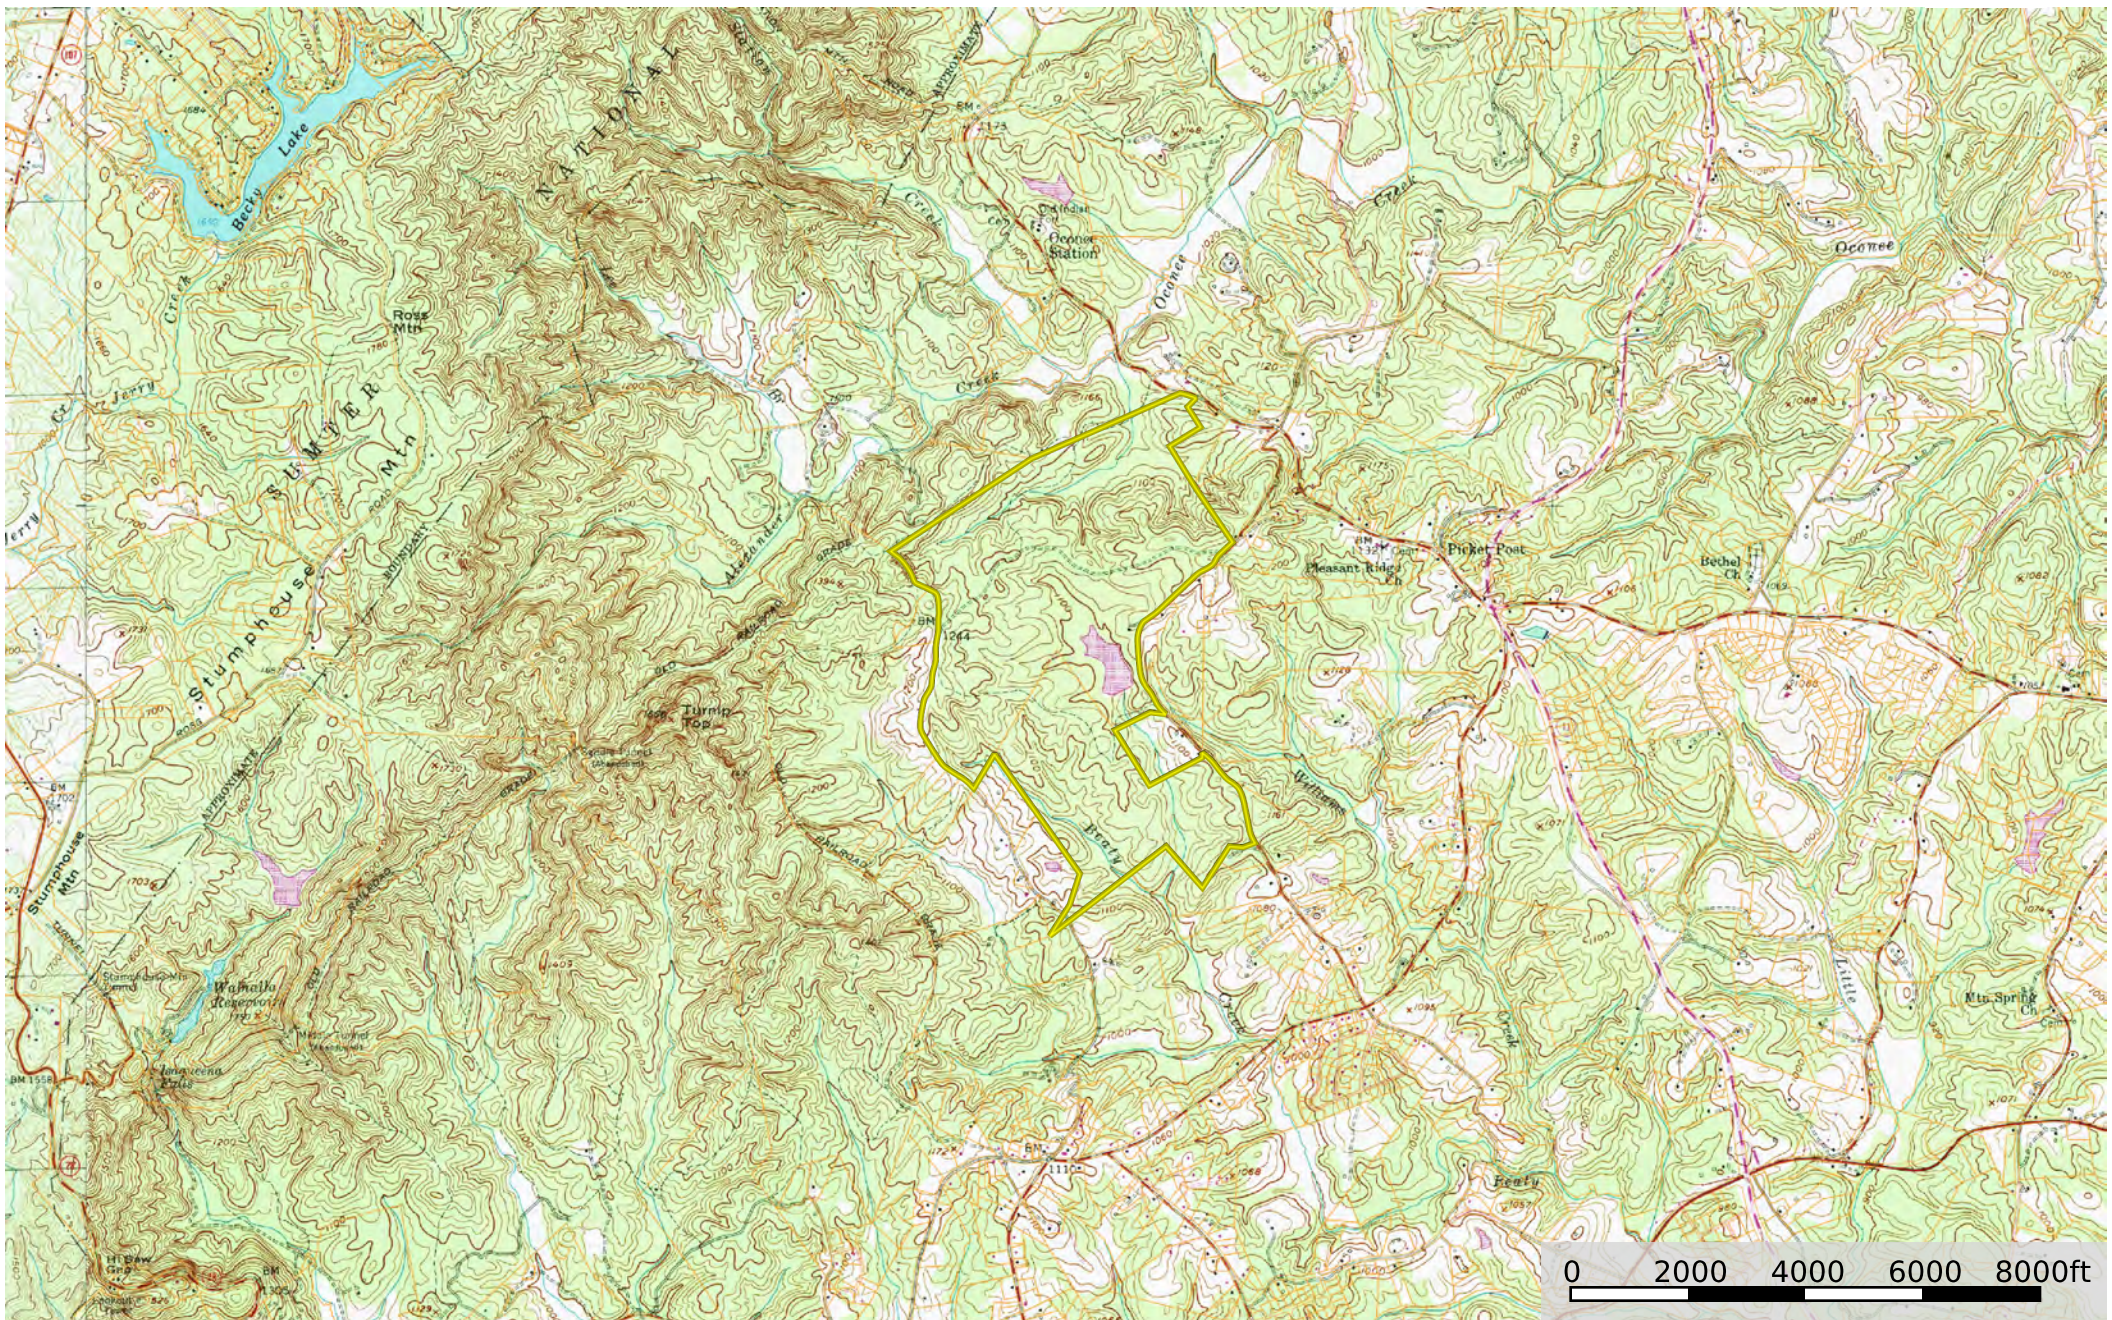

Booker - Chalmers Mountain Rd

Oconee County, South Carolina, 644.5 AC +/-

 Boundary

Steven Smith

 The information contained herein was obtained from sources deemed to be reliable. MapRight Services makes no warranties or guarantees as to the completeness or accuracy thereof.