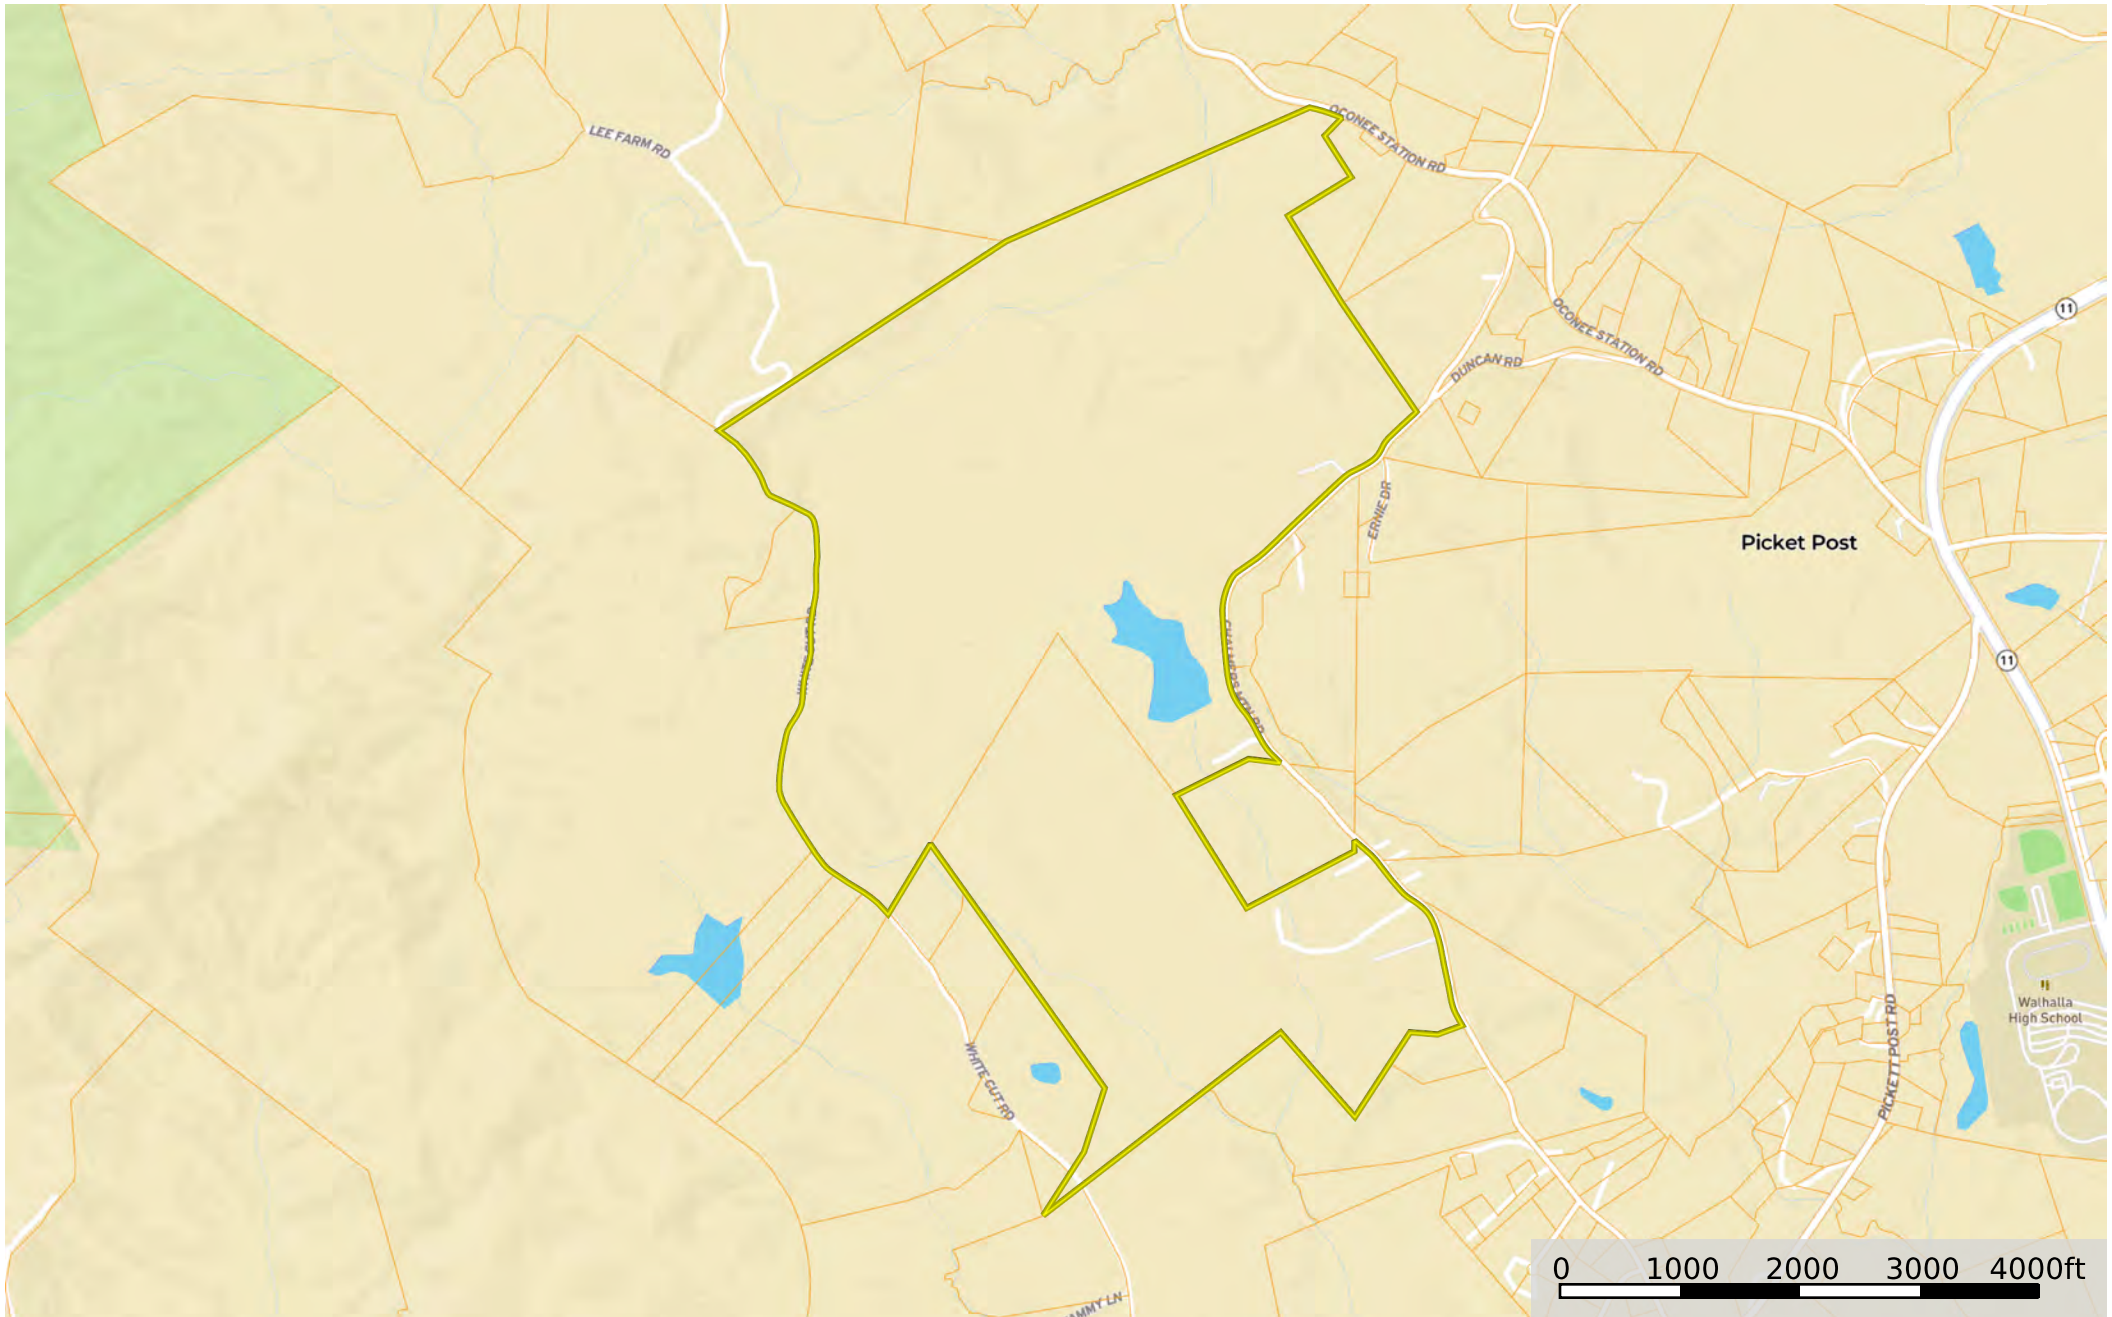

Booker - Chalmers Mountain Rd
Oconee County, South Carolina, 644.5 AC +/-

 Boundary

Steven Smith

 The information contained herein was obtained from sources deemed to be reliable. MapRight Services makes no warranties or guarantees as to the completeness or accuracy thereof.