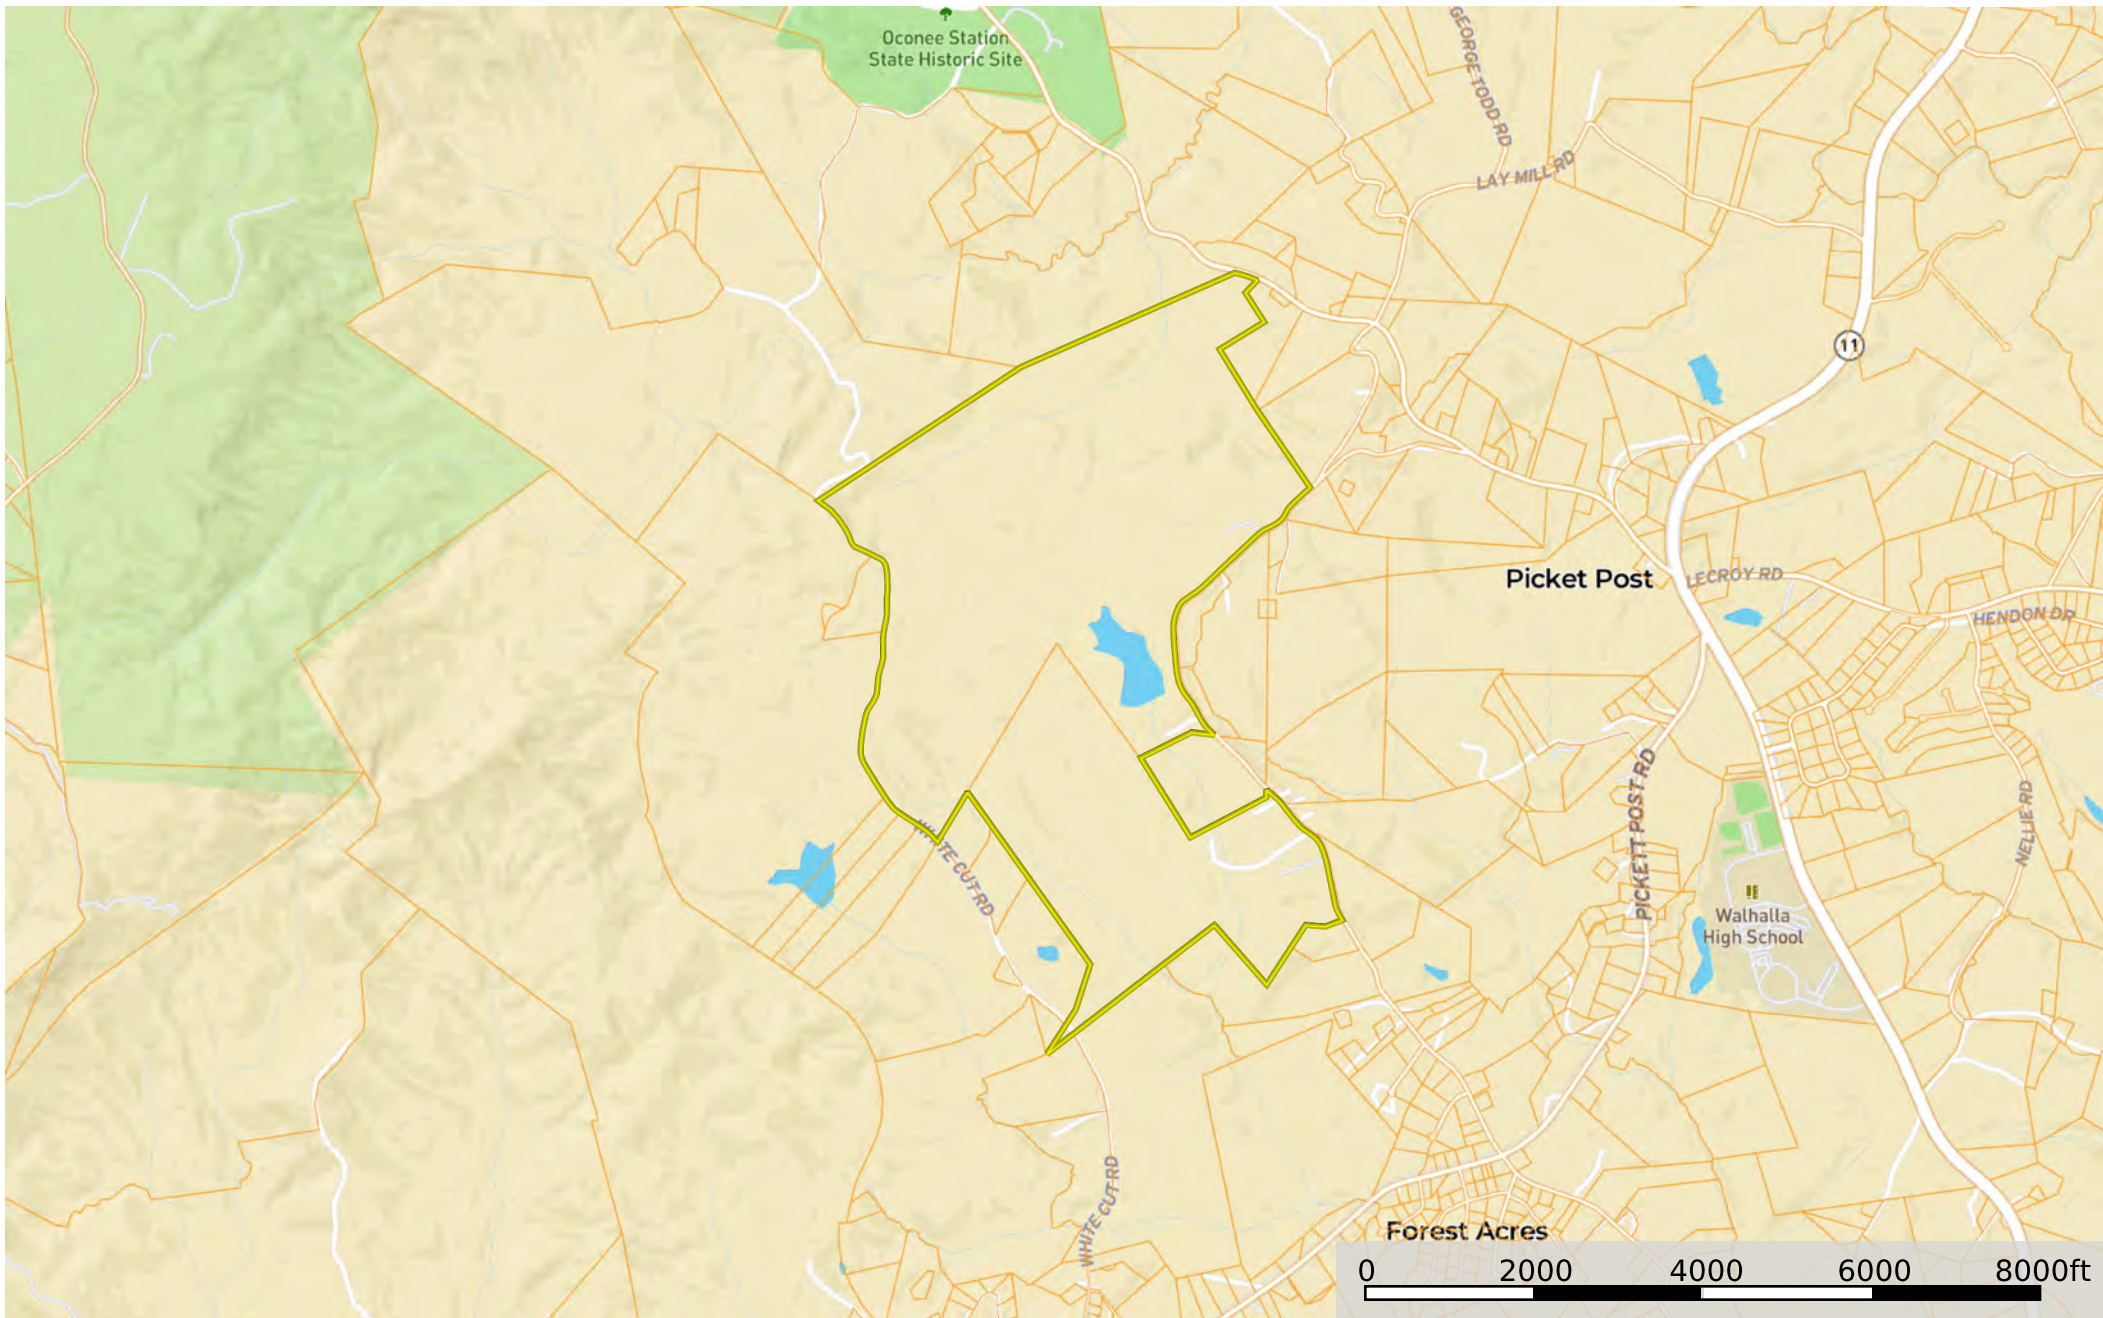

Booker - Chalmers Mountain Rd

Oconee County, South Carolina, 644.5 AC +/-

 Boundary

Steven Smith

 The information contained herein was obtained from sources deemed to be reliable. MapRight Services makes no warranties or guarantees as to the completeness or accuracy thereof.