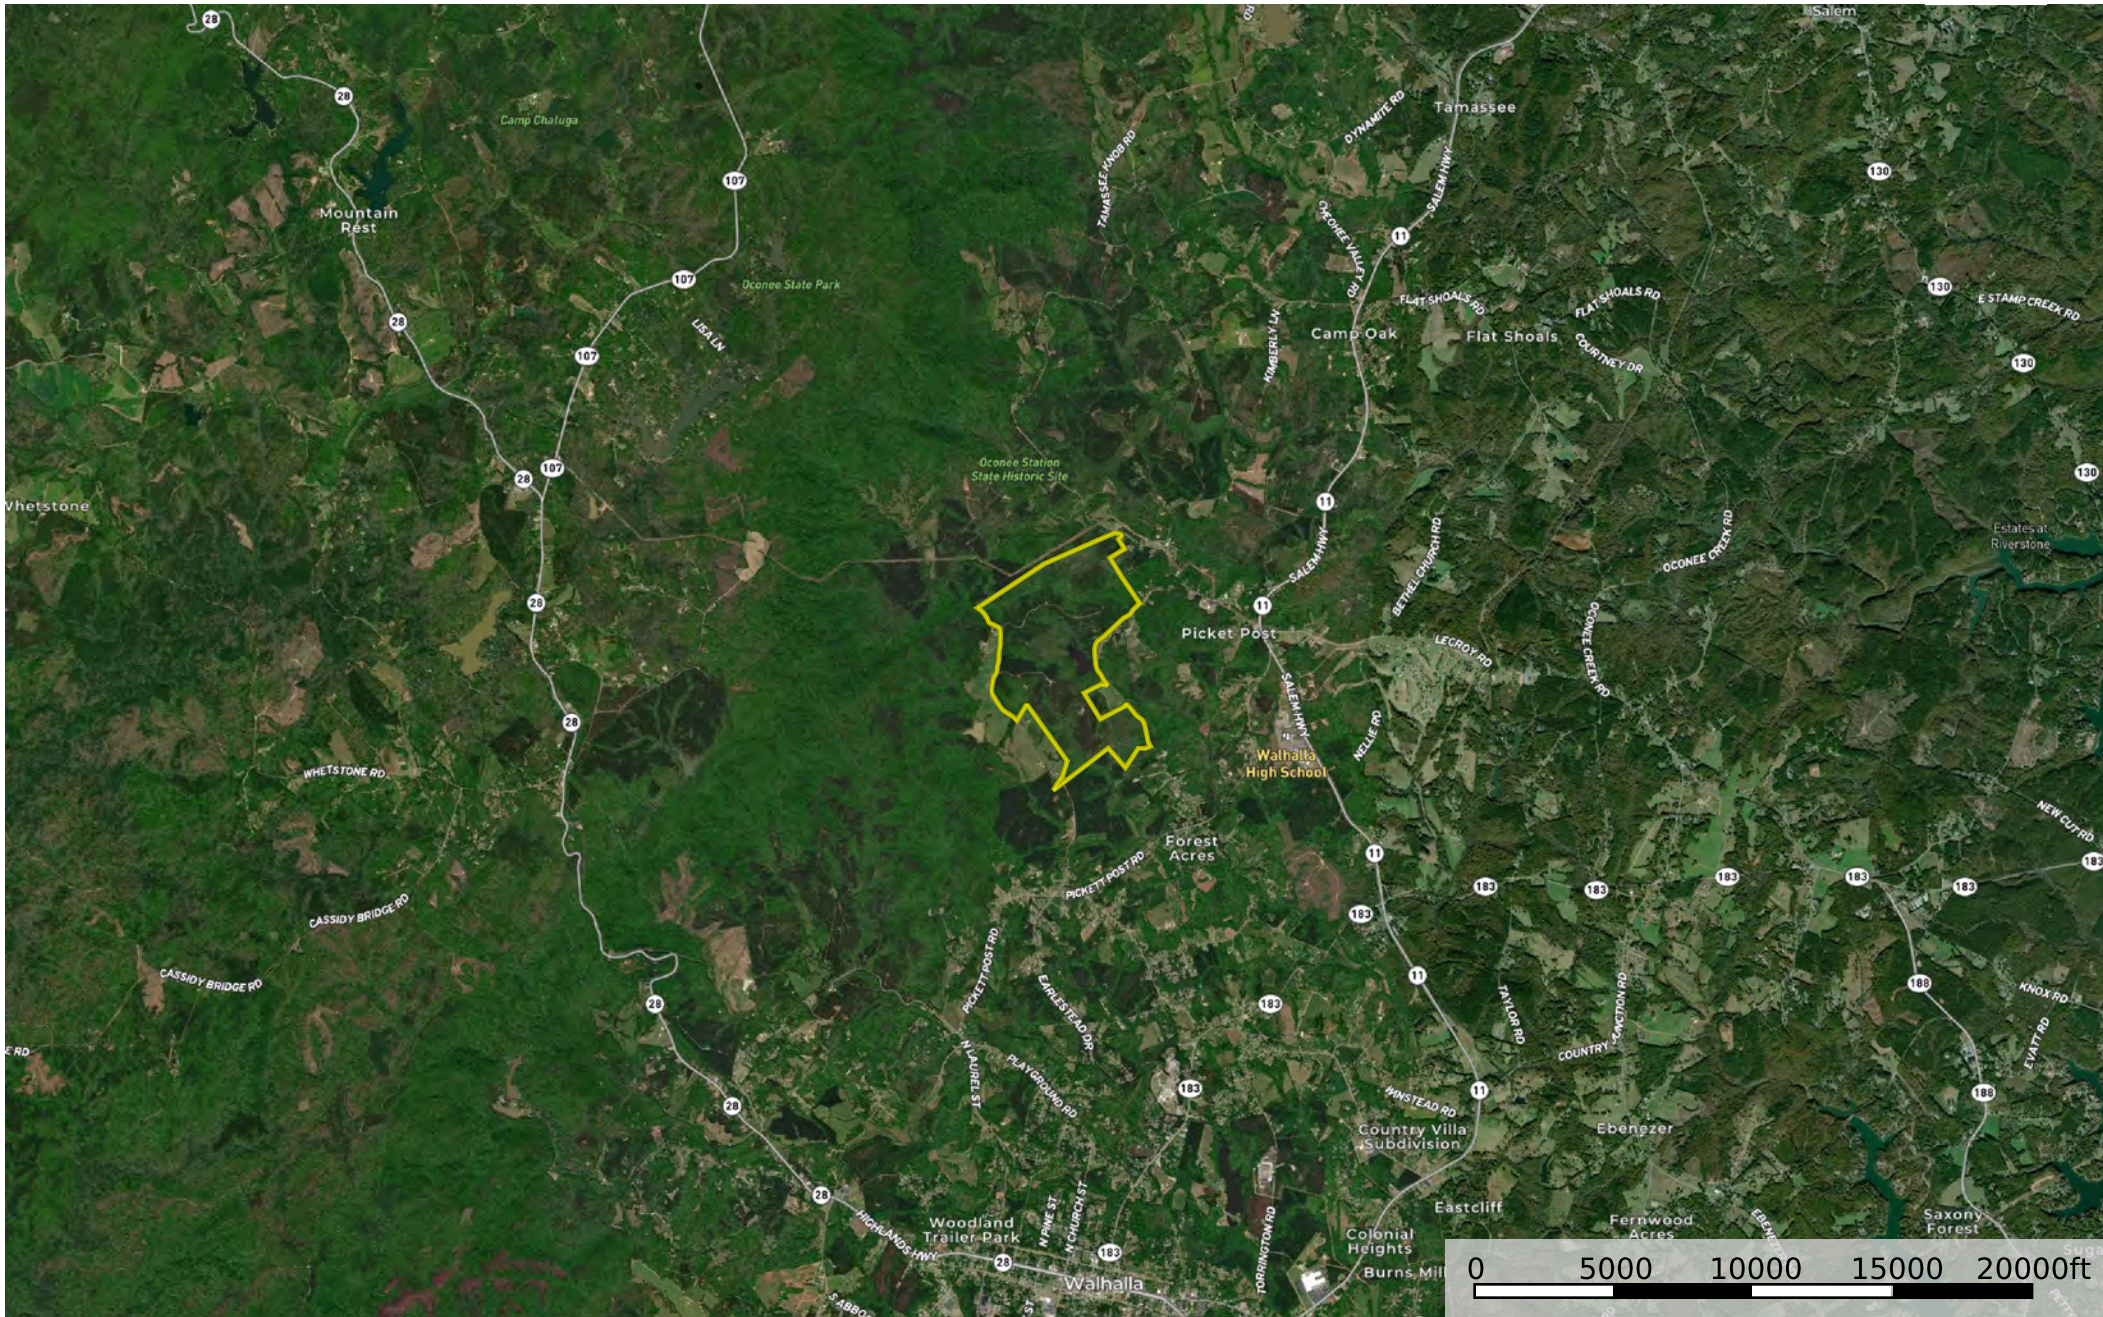

Booker - Chalmers Mountain Rd

Oconee County, South Carolina, 644.5 AC +/-

 Boundary

Steven Smith

 The information contained herein was obtained from sources deemed to be reliable. MapRight Services makes no warranties or guarantees as to the completeness or accuracy thereof.