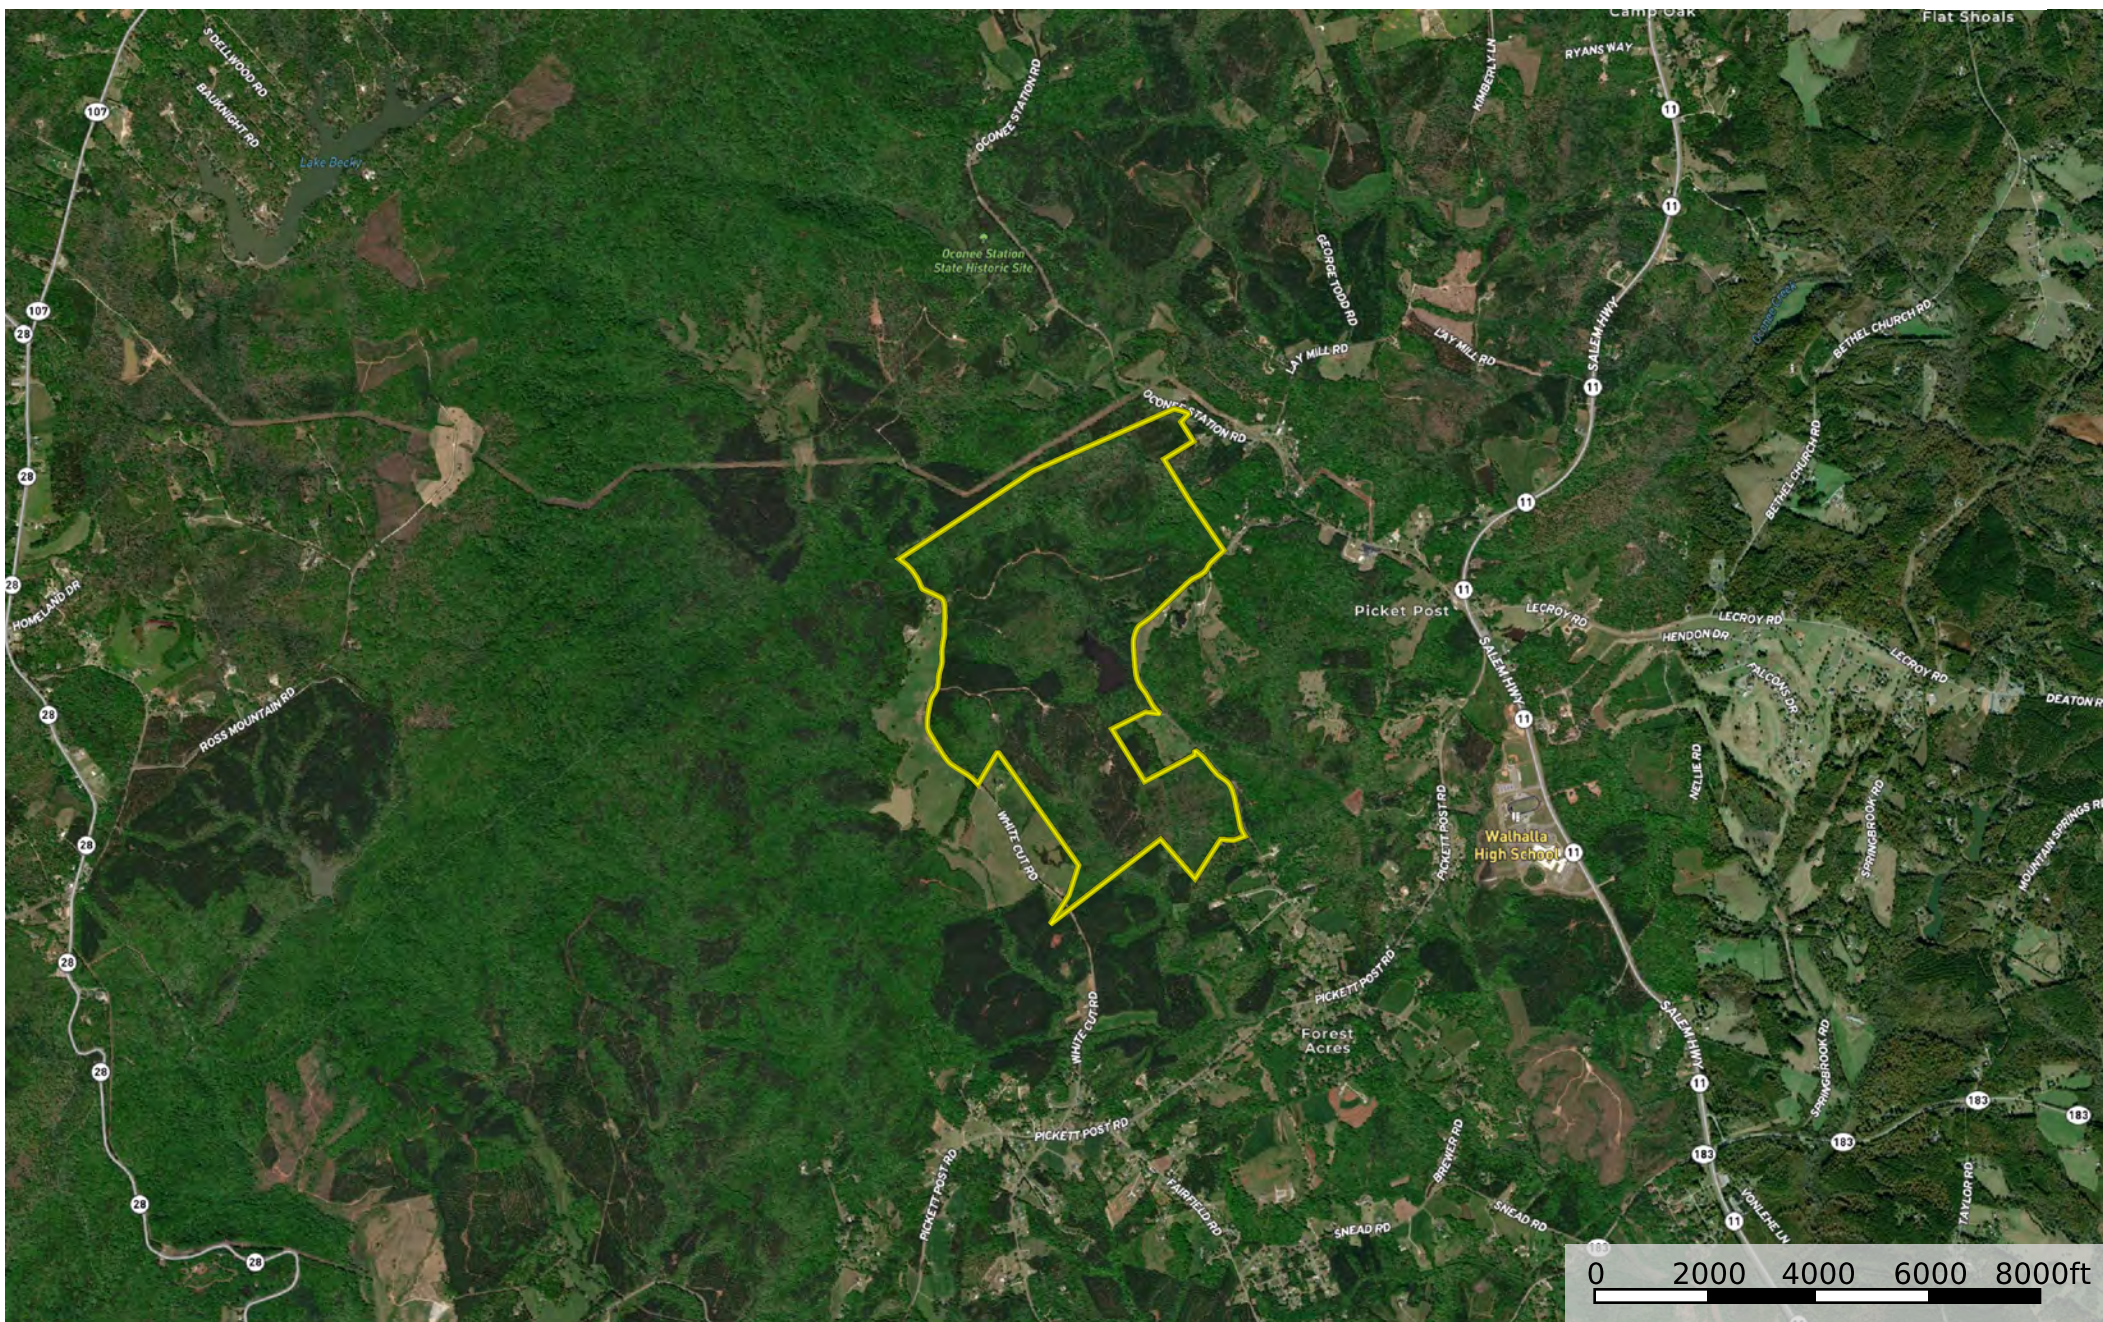

# Booker - Chalmers Mountain Rd

Oconee County, South Carolina, 644.5 AC +/-

 Boundary

Steven Smith

 The information contained herein was obtained from sources deemed to be reliable. MapRight Services makes no warranties or guarantees as to the completeness or accuracy thereof.