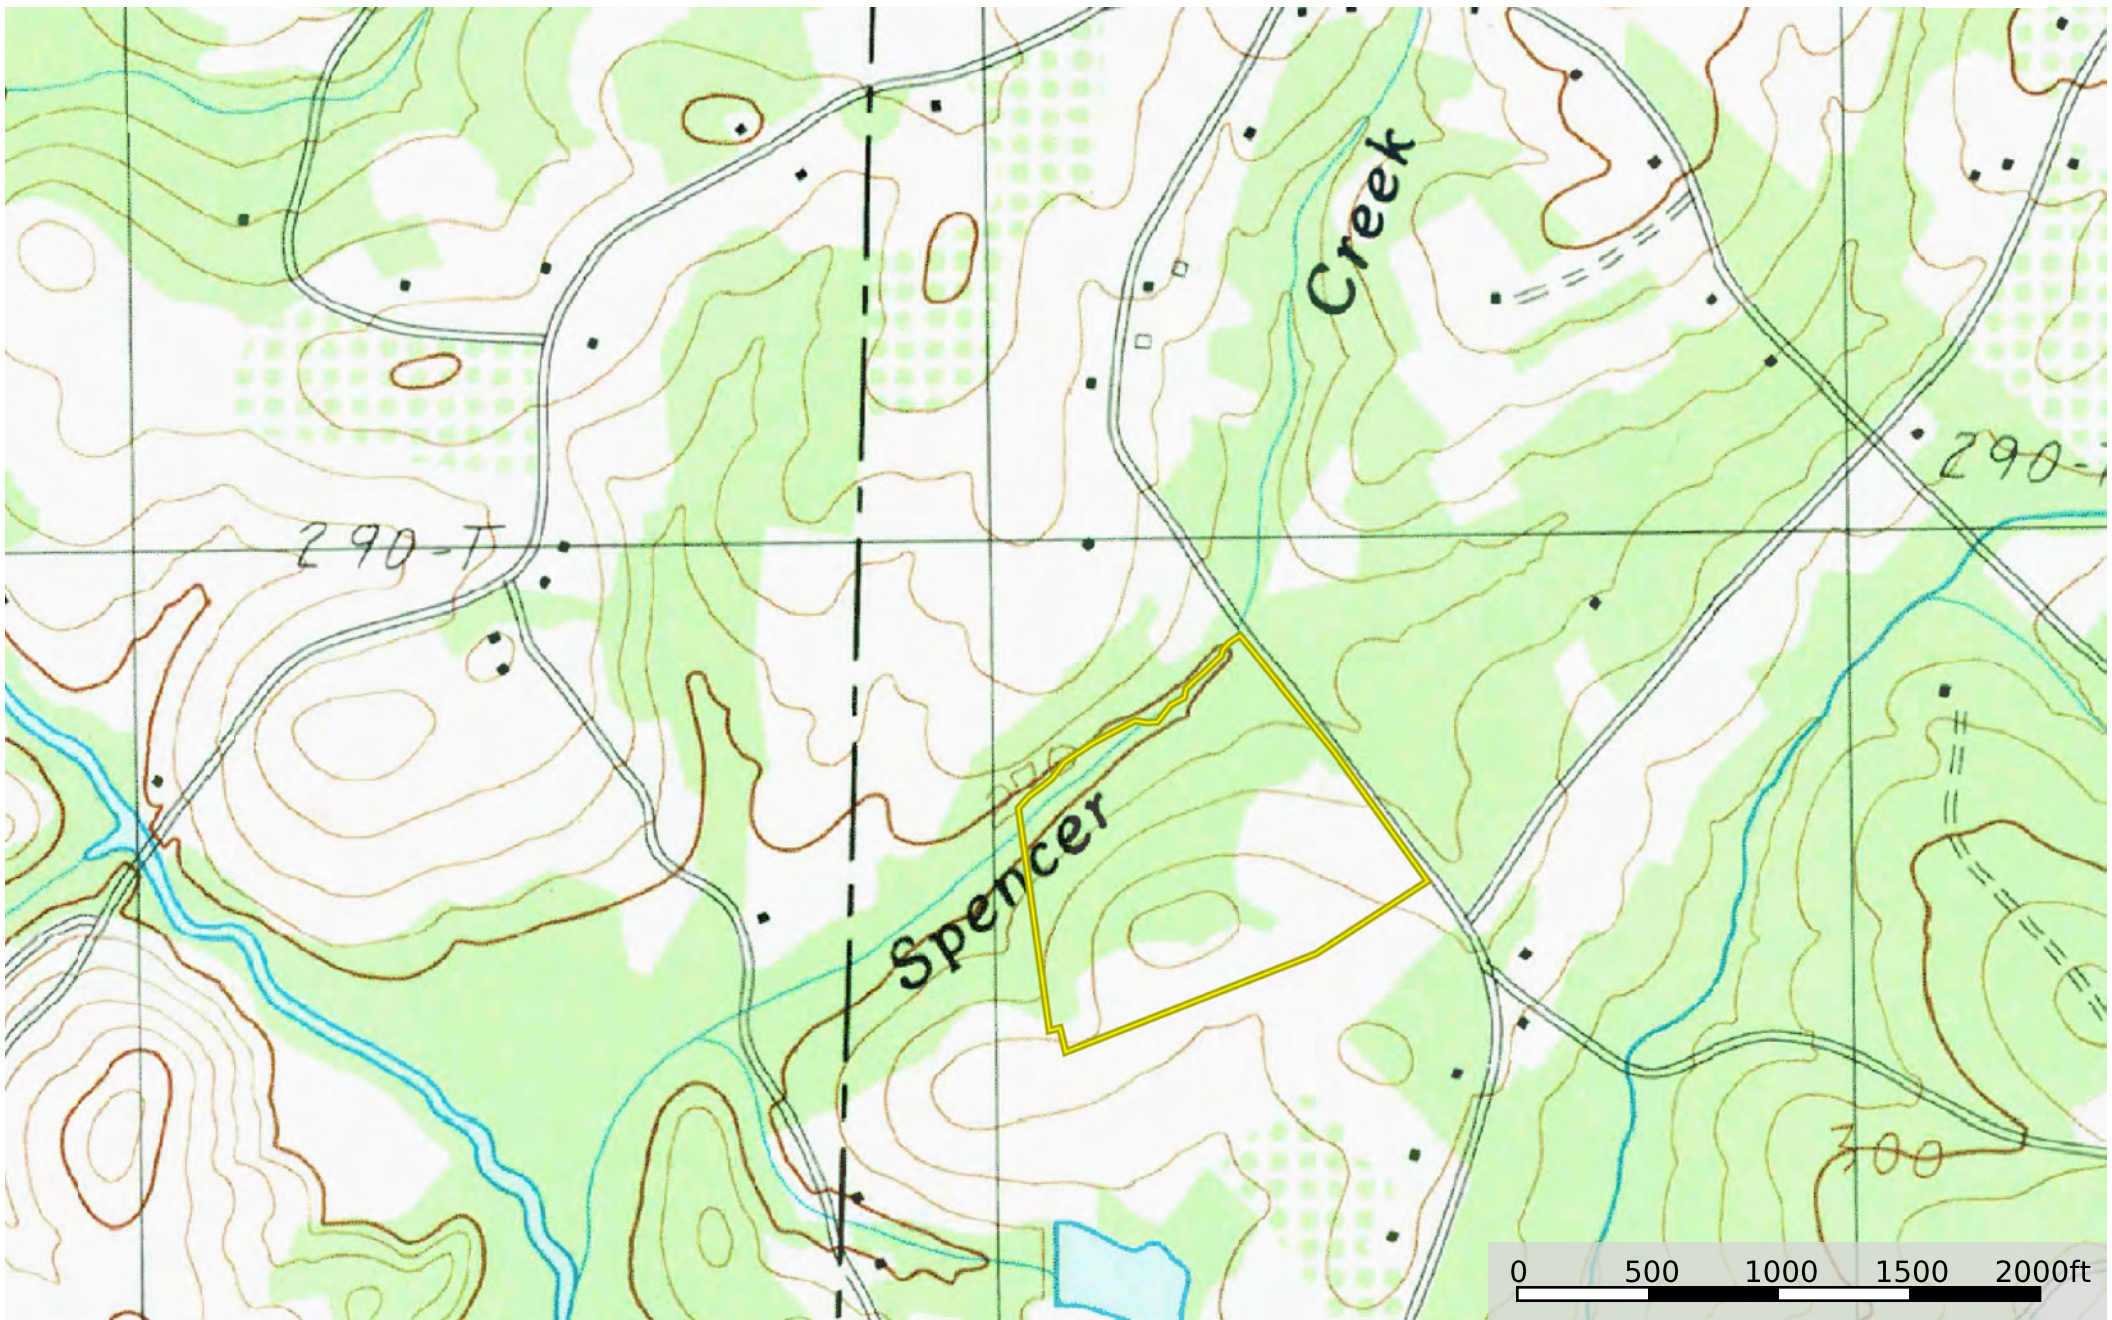

Ashmore - Spencer Creek Road - home
Spartanburg County, South Carolina, 96.44 AC +/-

 Boundary

Steven Smith

 The information contained herein was obtained from sources deemed to be reliable. MapRight Services makes no warranties or guarantees as to the completeness or accuracy thereof.