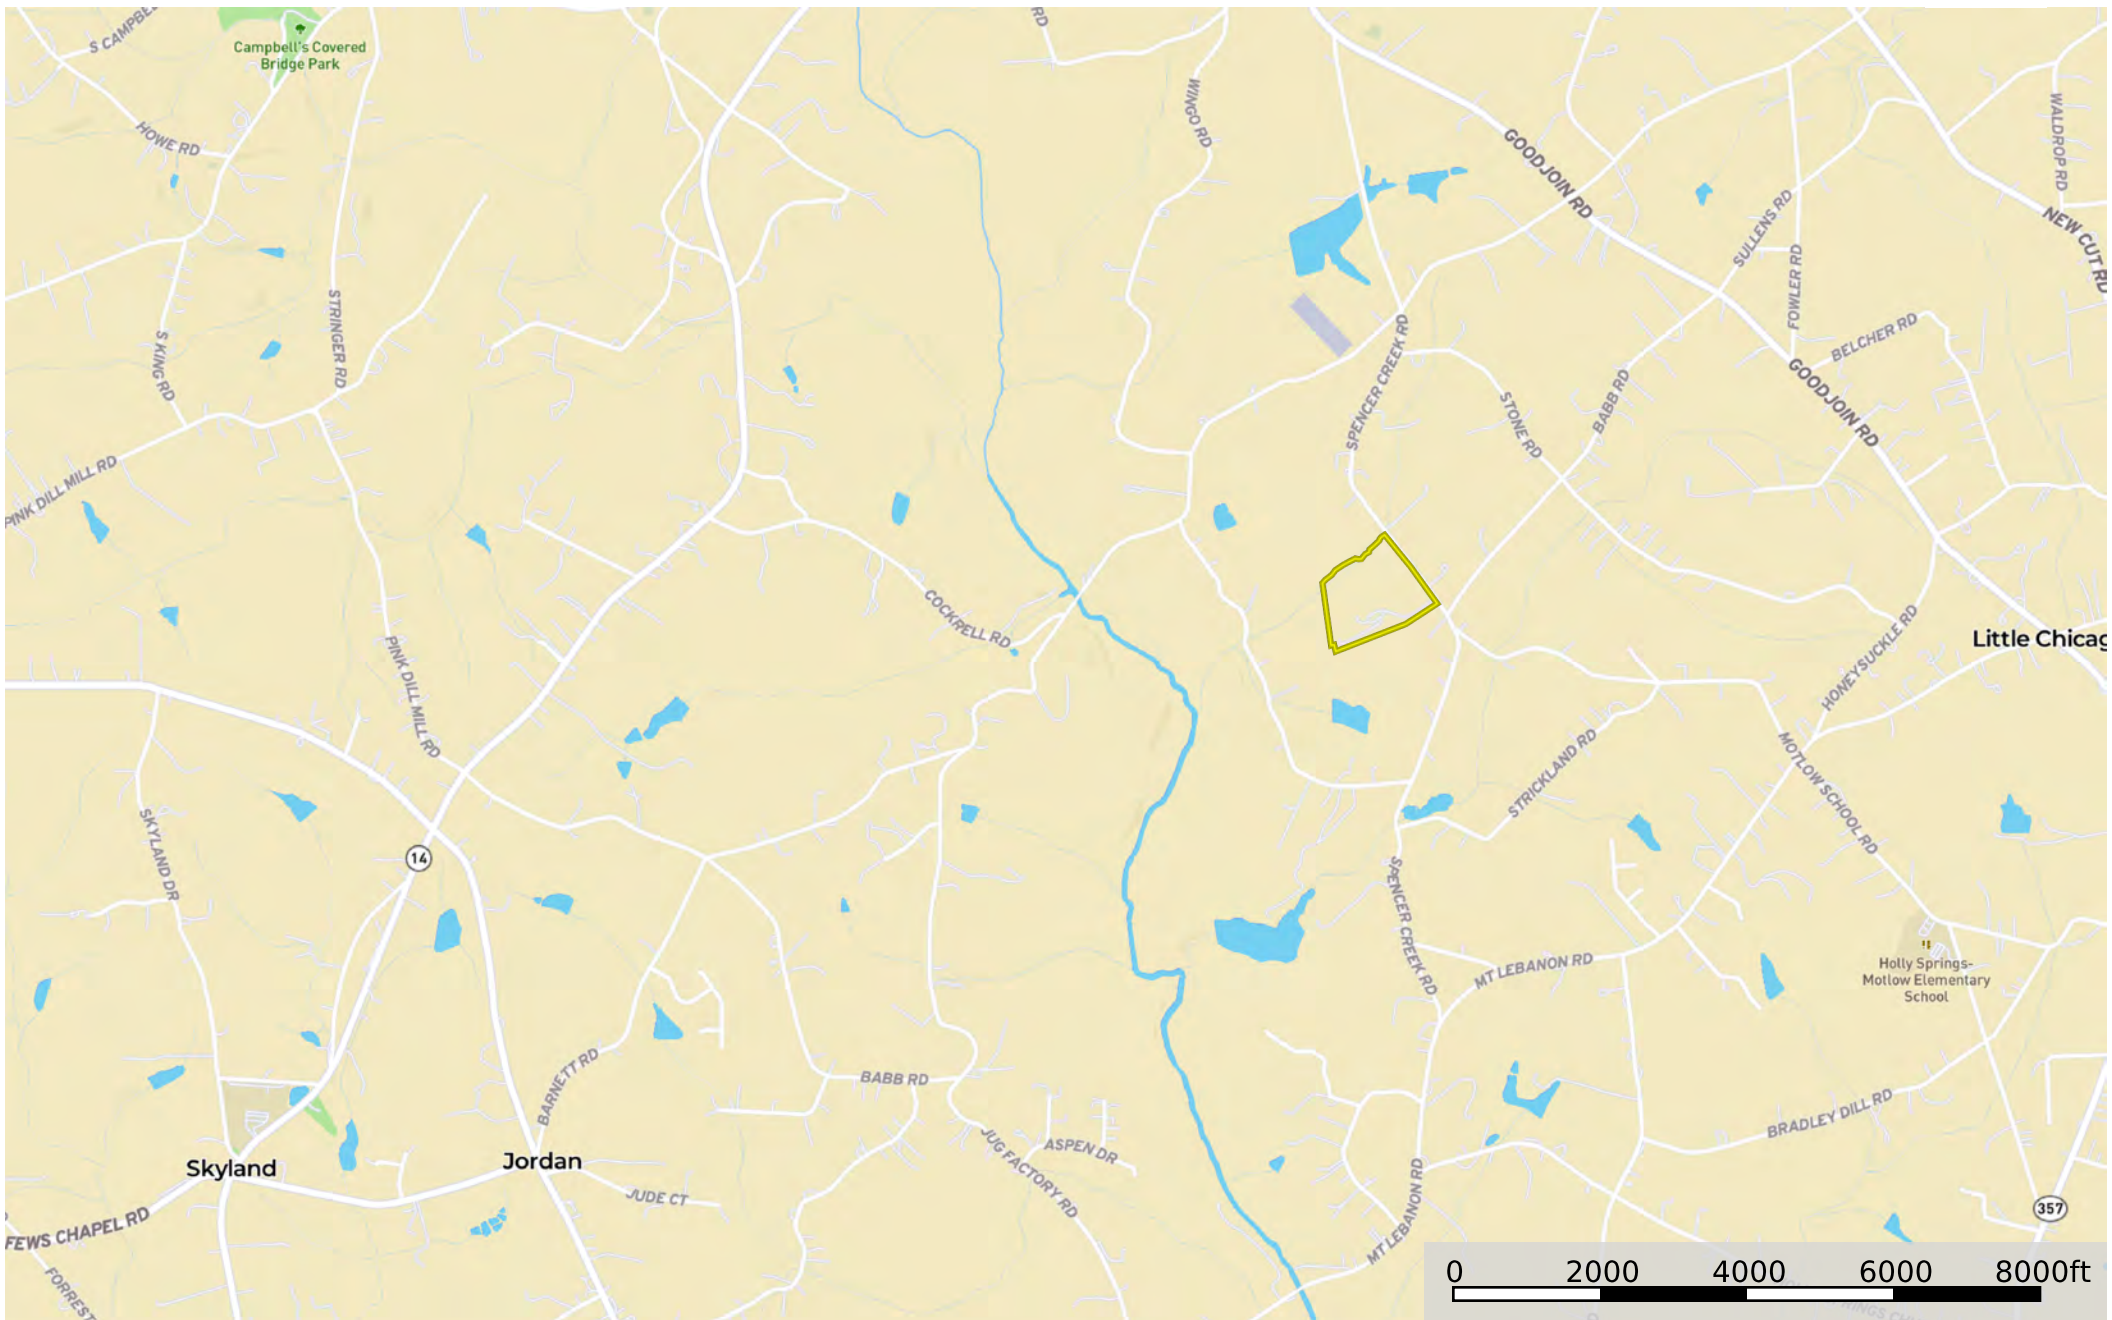

Ashmore - Spencer Creek Road - home

Spartanburg County, South Carolina, 96.44 AC +/-

 Boundary