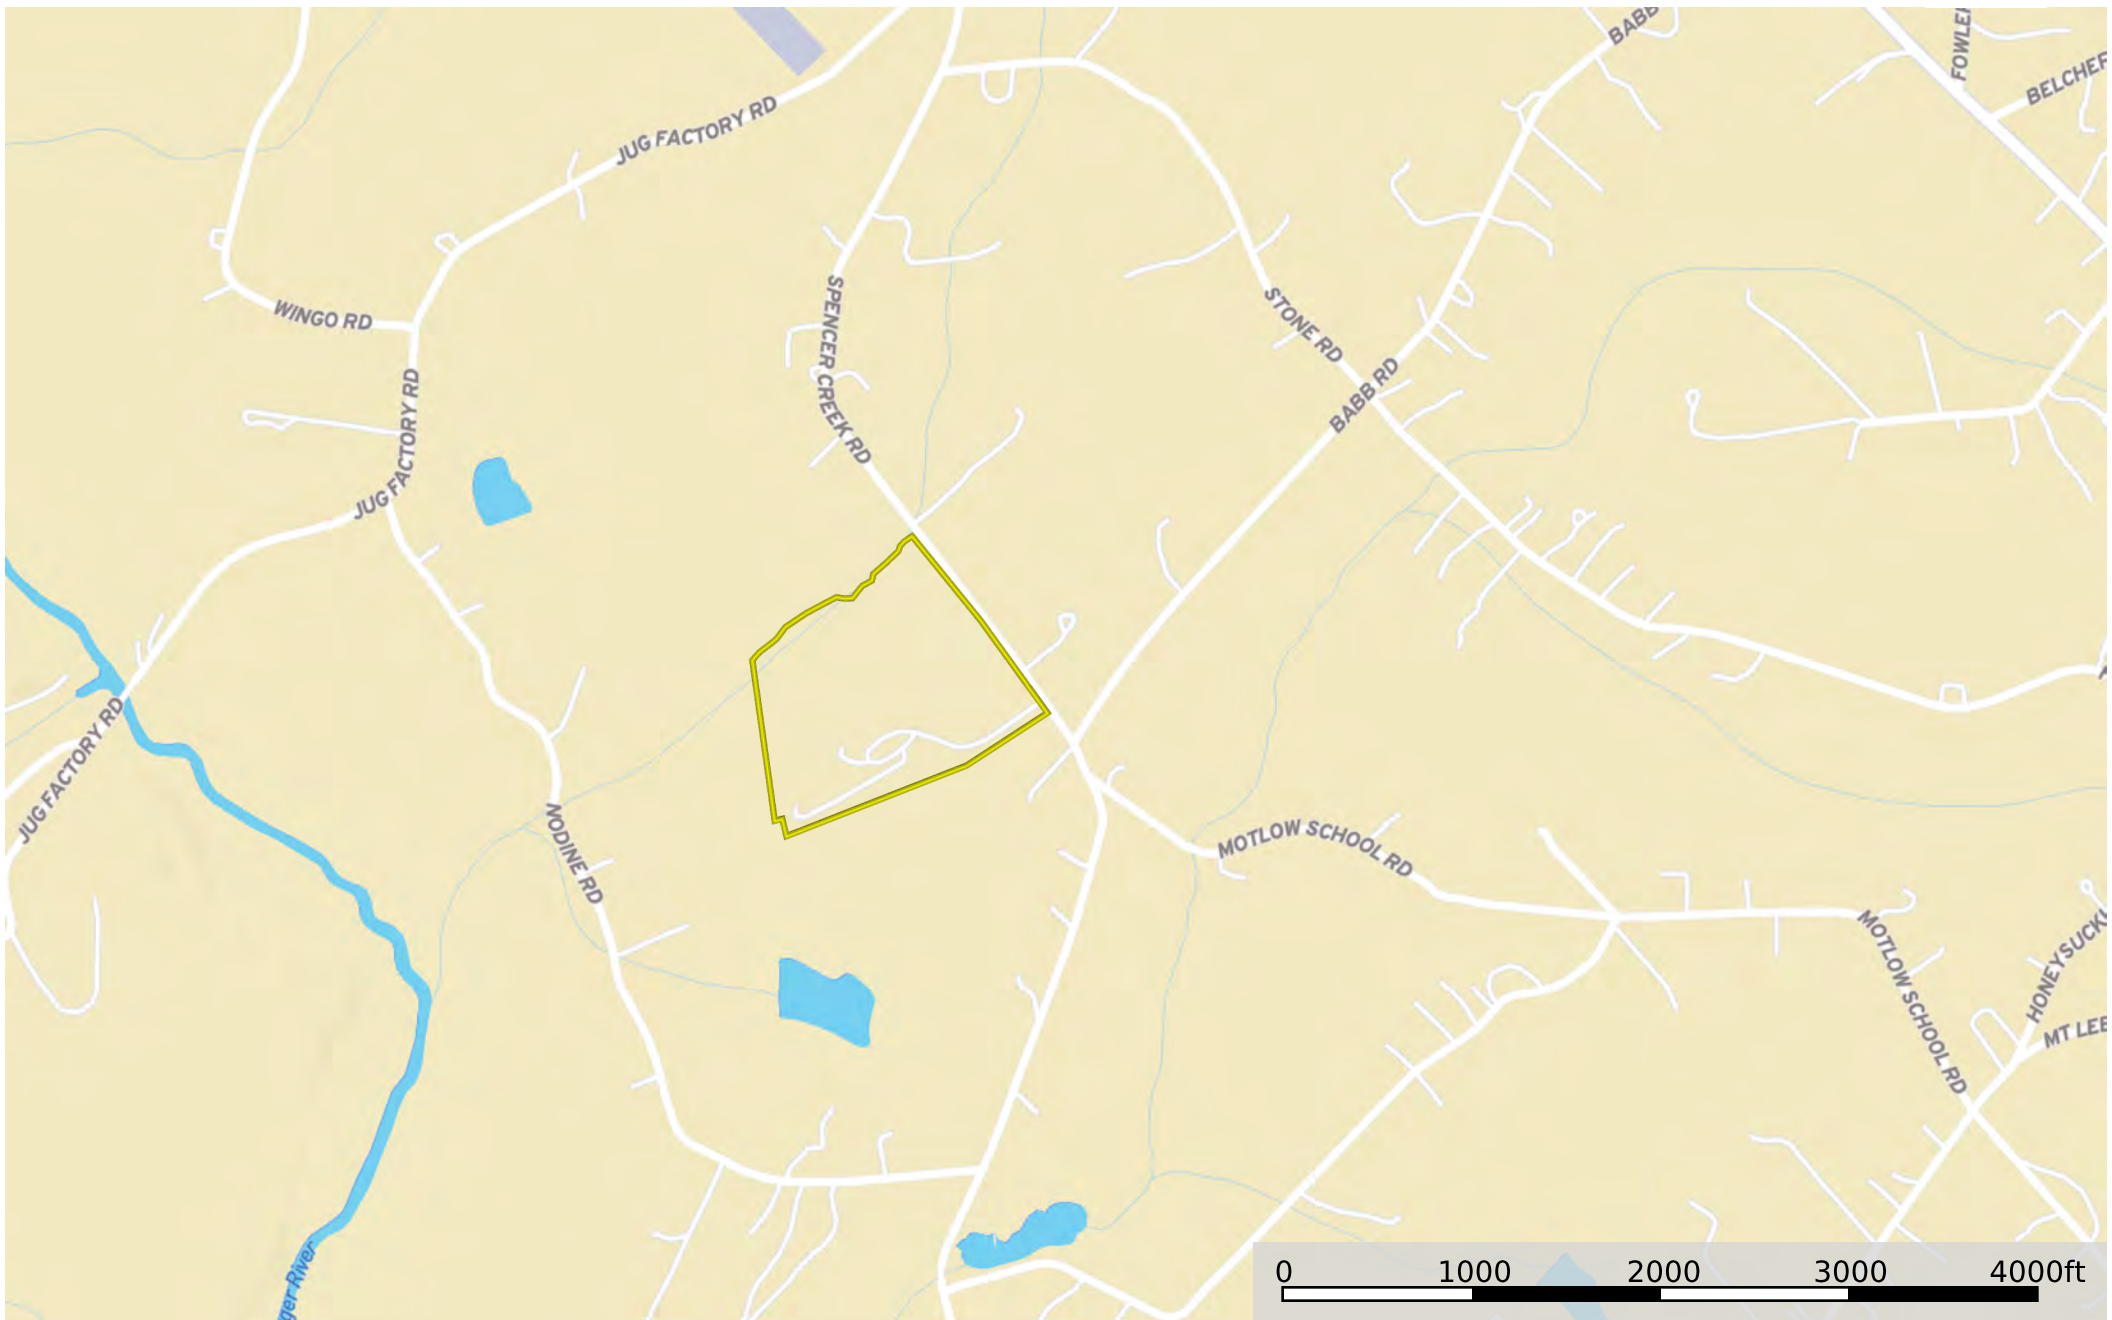

# Ashmore - Spencer Creek Road - home

Spartanburg County, South Carolina, 96.44 AC +/-

 Boundary

Steven Smith

 The information contained herein was obtained from sources deemed to be reliable. MapRight Services makes no warranties or guarantees as to the completeness or accuracy thereof.