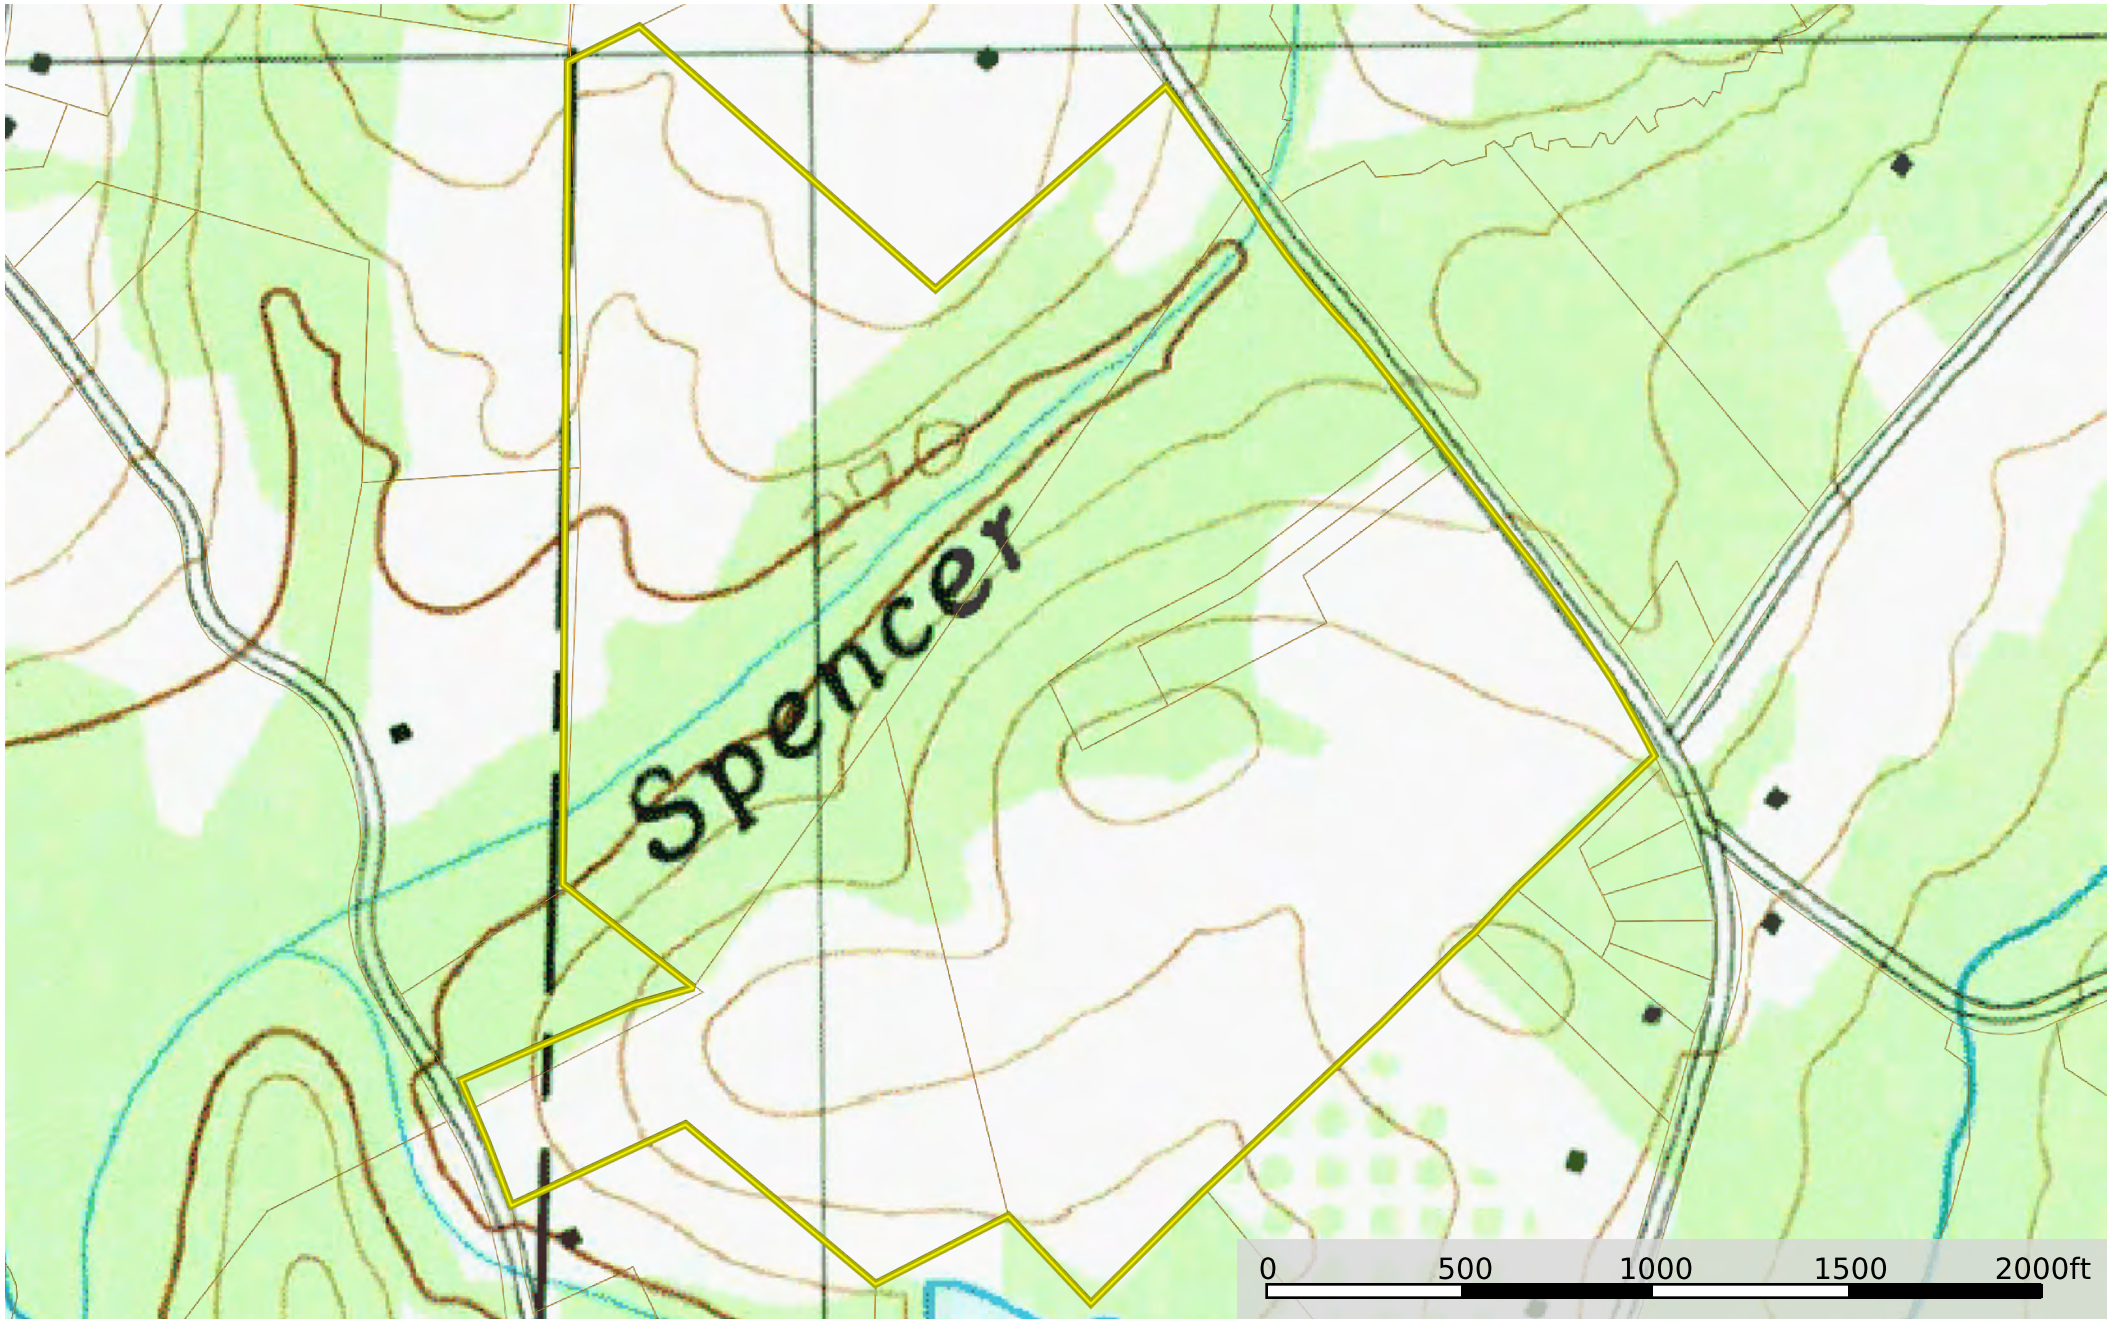

Ashmore - Spencer Creek Road
Spartanburg County, South Carolina, 96.44 AC +/-

 Boundary

Steven Smith

 The information contained herein was obtained from sources deemed to be reliable. MapRight Services makes no warranties or guarantees as to the completeness or accuracy thereof.