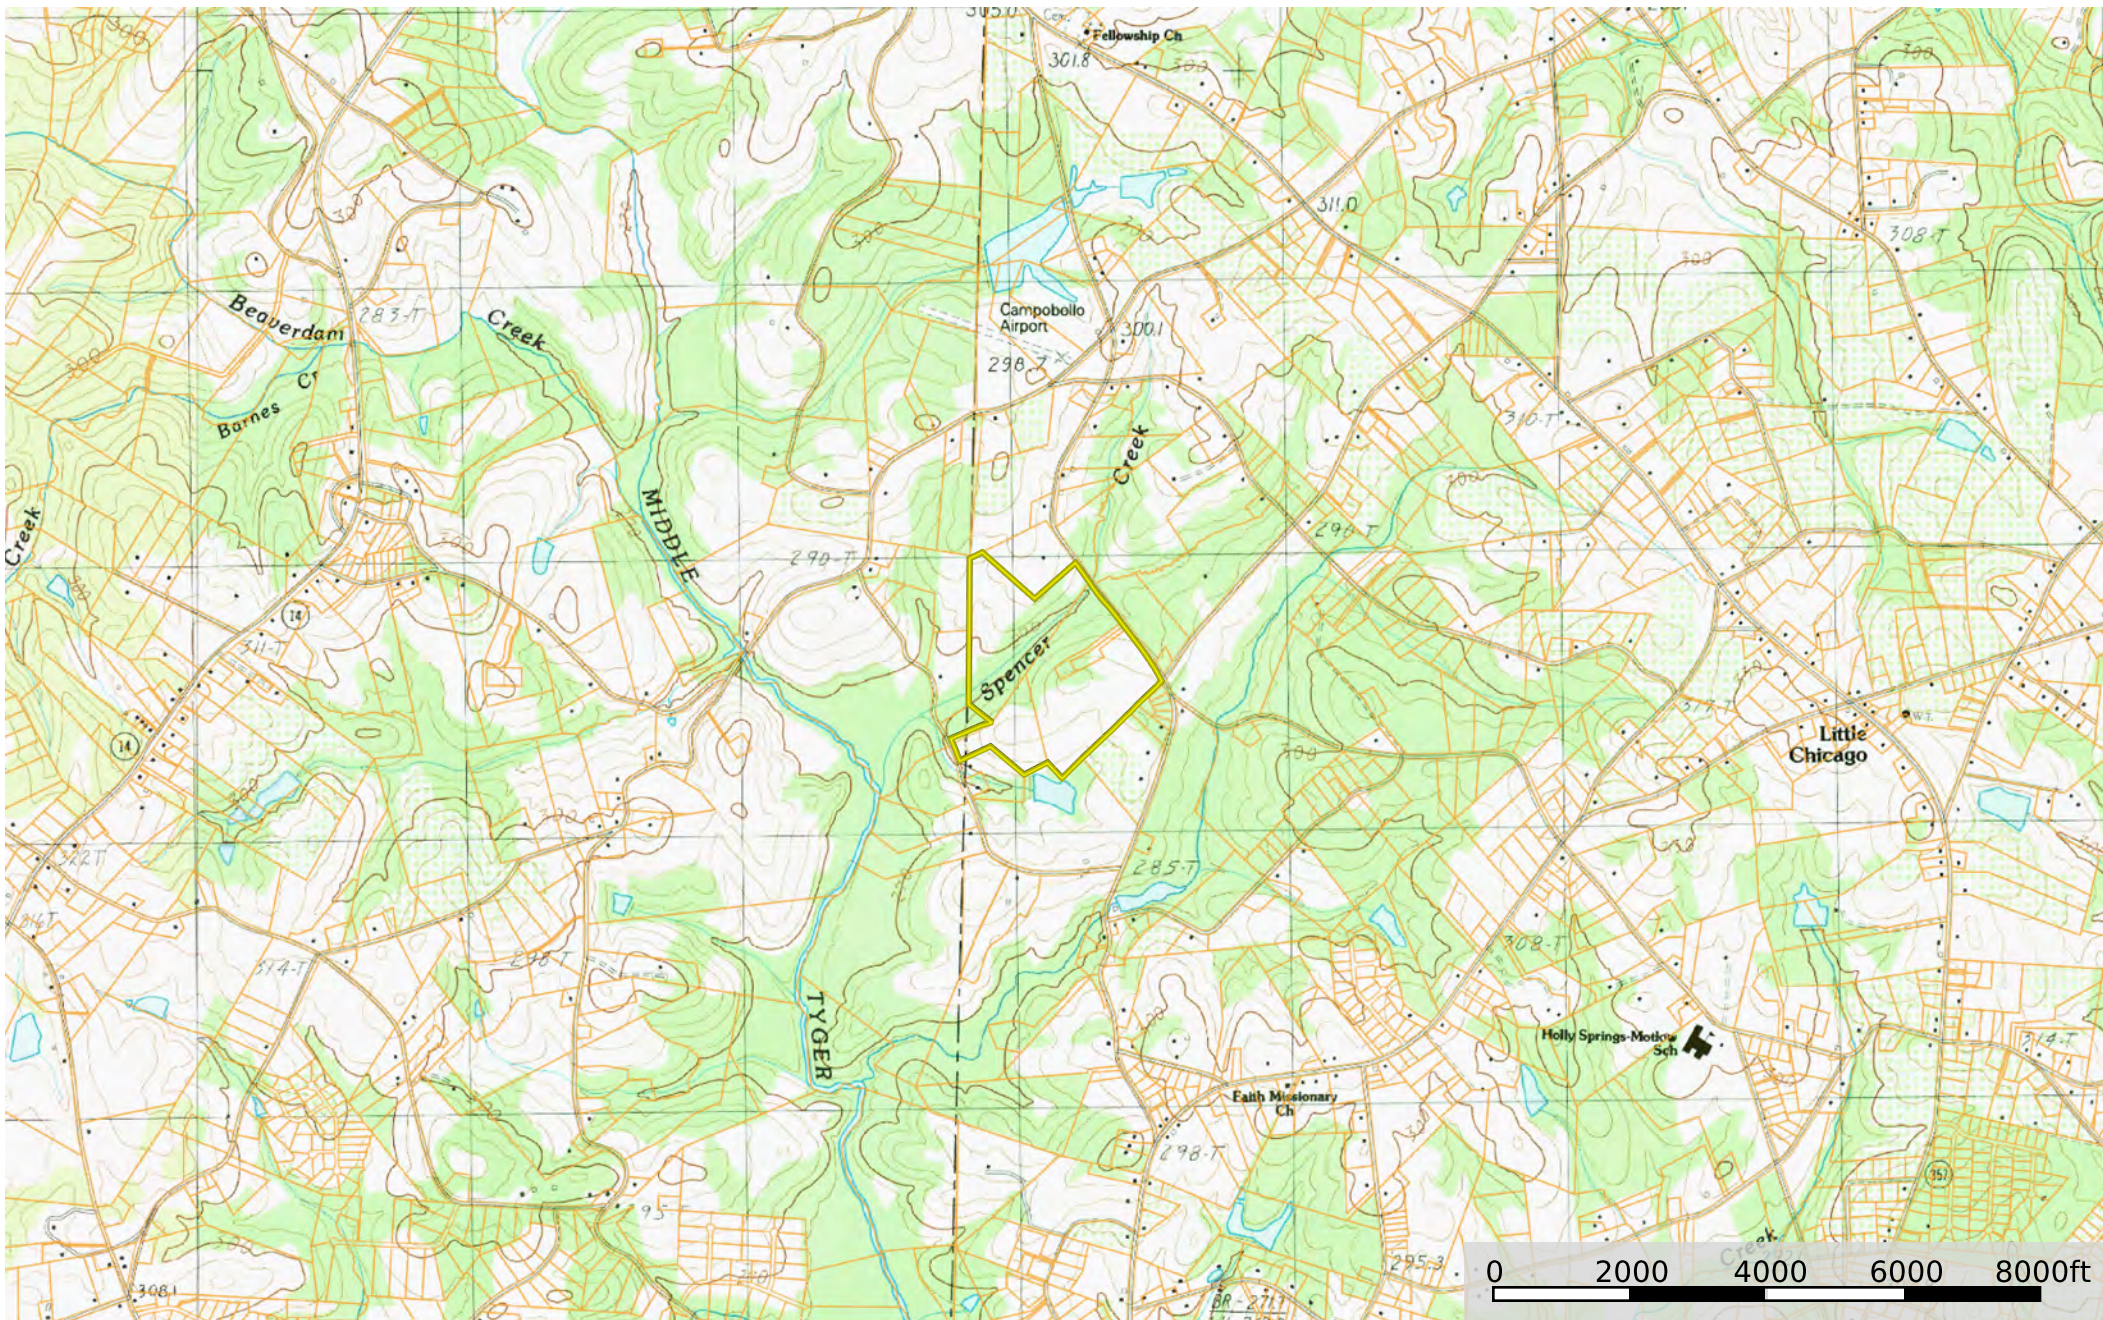

Ashmore - Spencer Creek Road

Spartanburg County, South Carolina, 96.44 AC +/-

 Boundary

Steven Smith

 The information contained herein was obtained from sources deemed to be reliable. MapRight Services makes no warranties or guarantees as to the completeness or accuracy thereof.