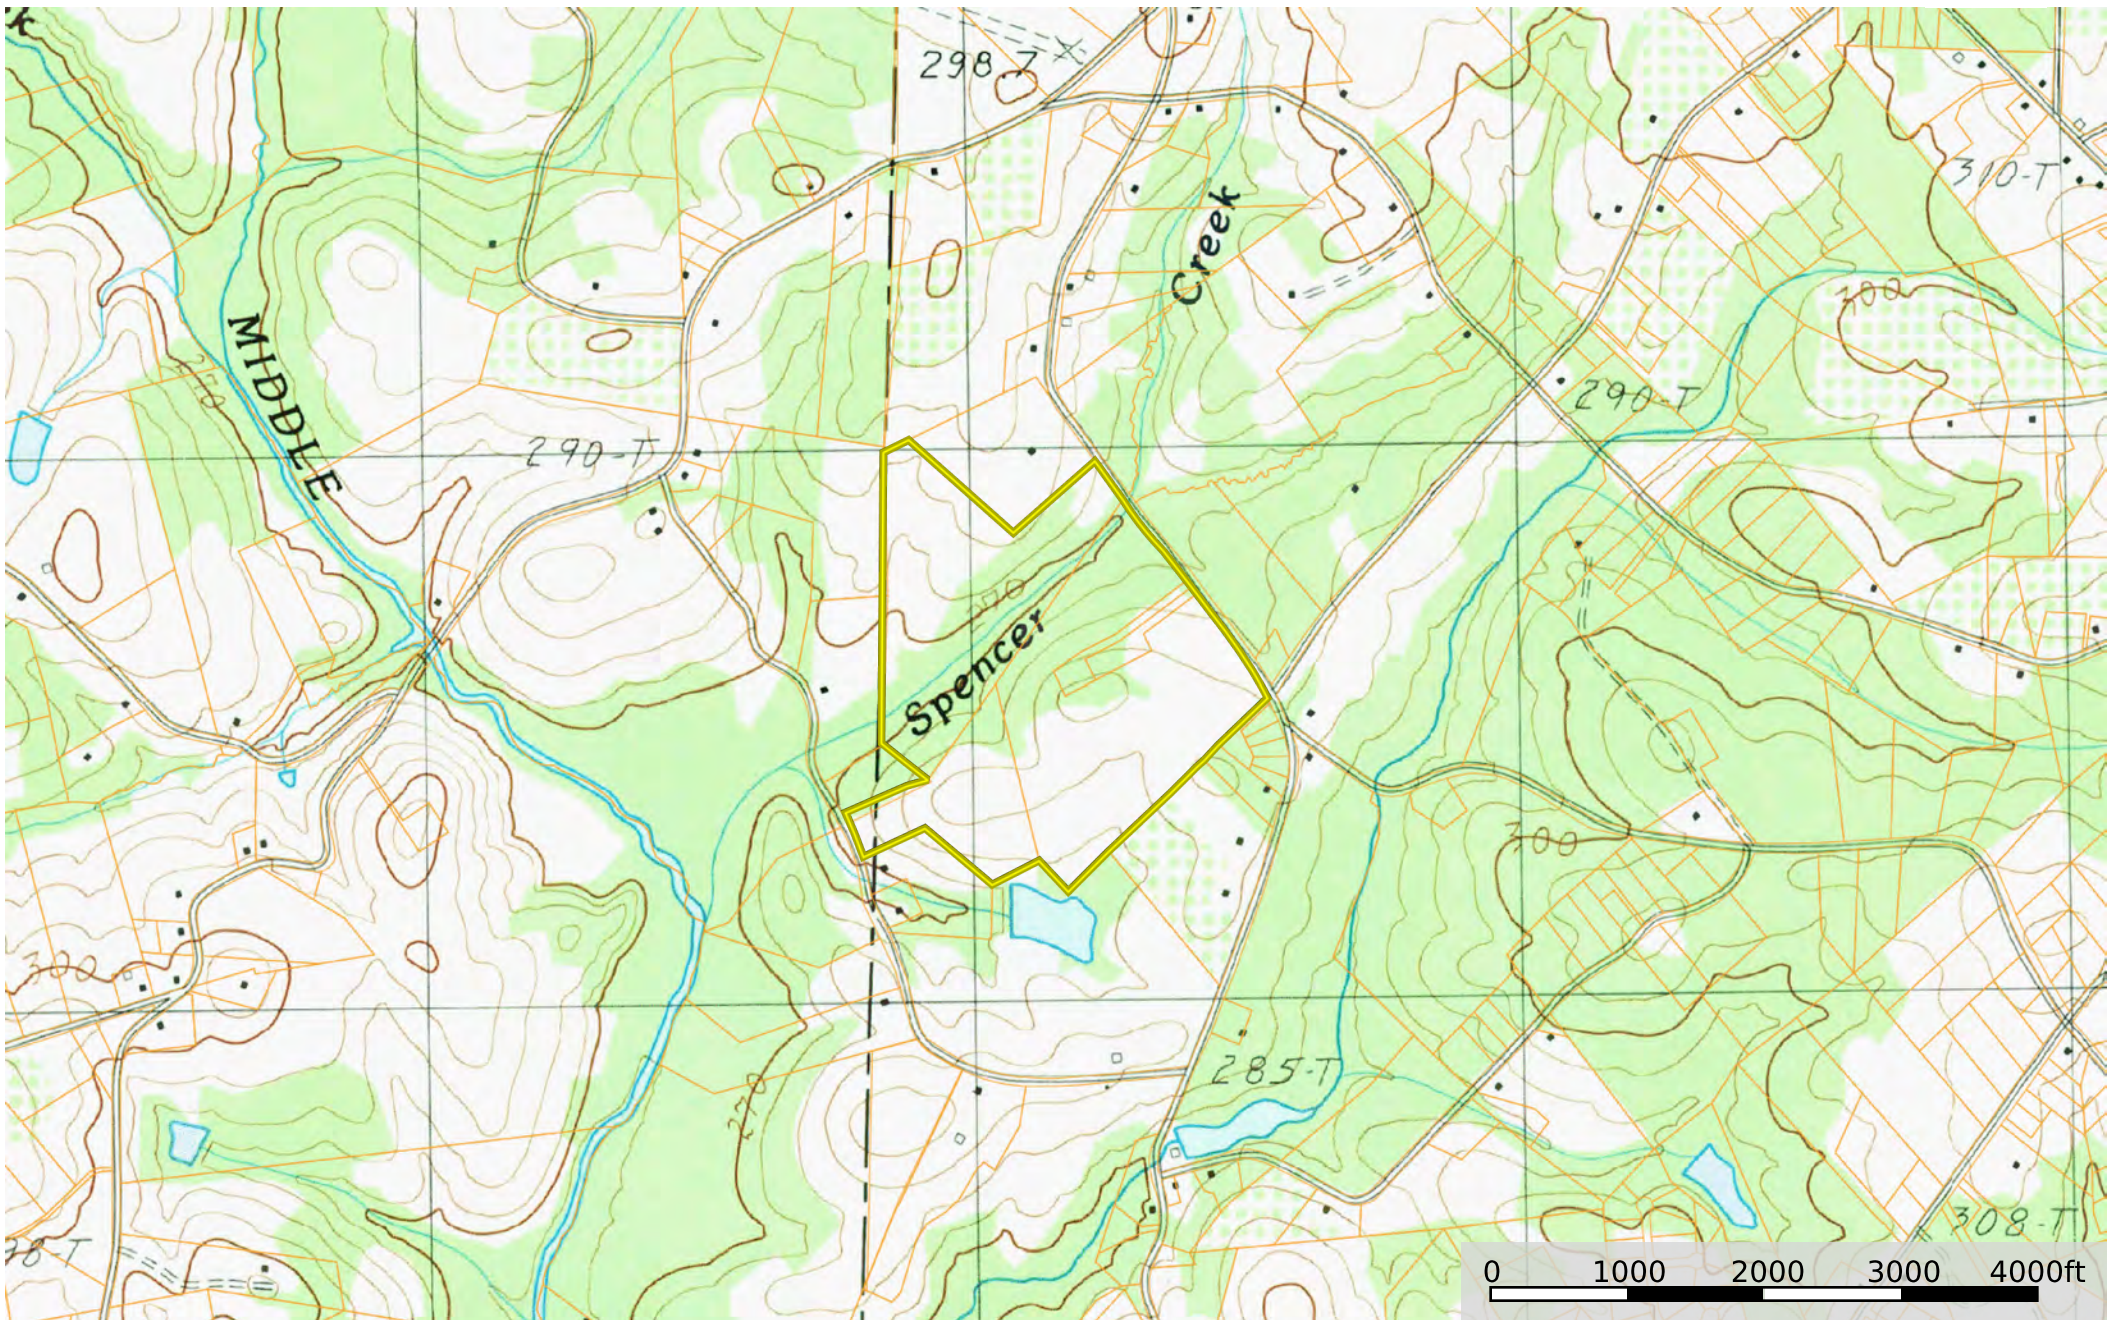

Ashmore - Spencer Creek Road
Spartanburg County, South Carolina, 96.44 AC +/-

 Boundary

Steven Smith

 The information contained herein was obtained from sources deemed to be reliable. MapRight Services makes no warranties or guarantees as to the completeness or accuracy thereof.