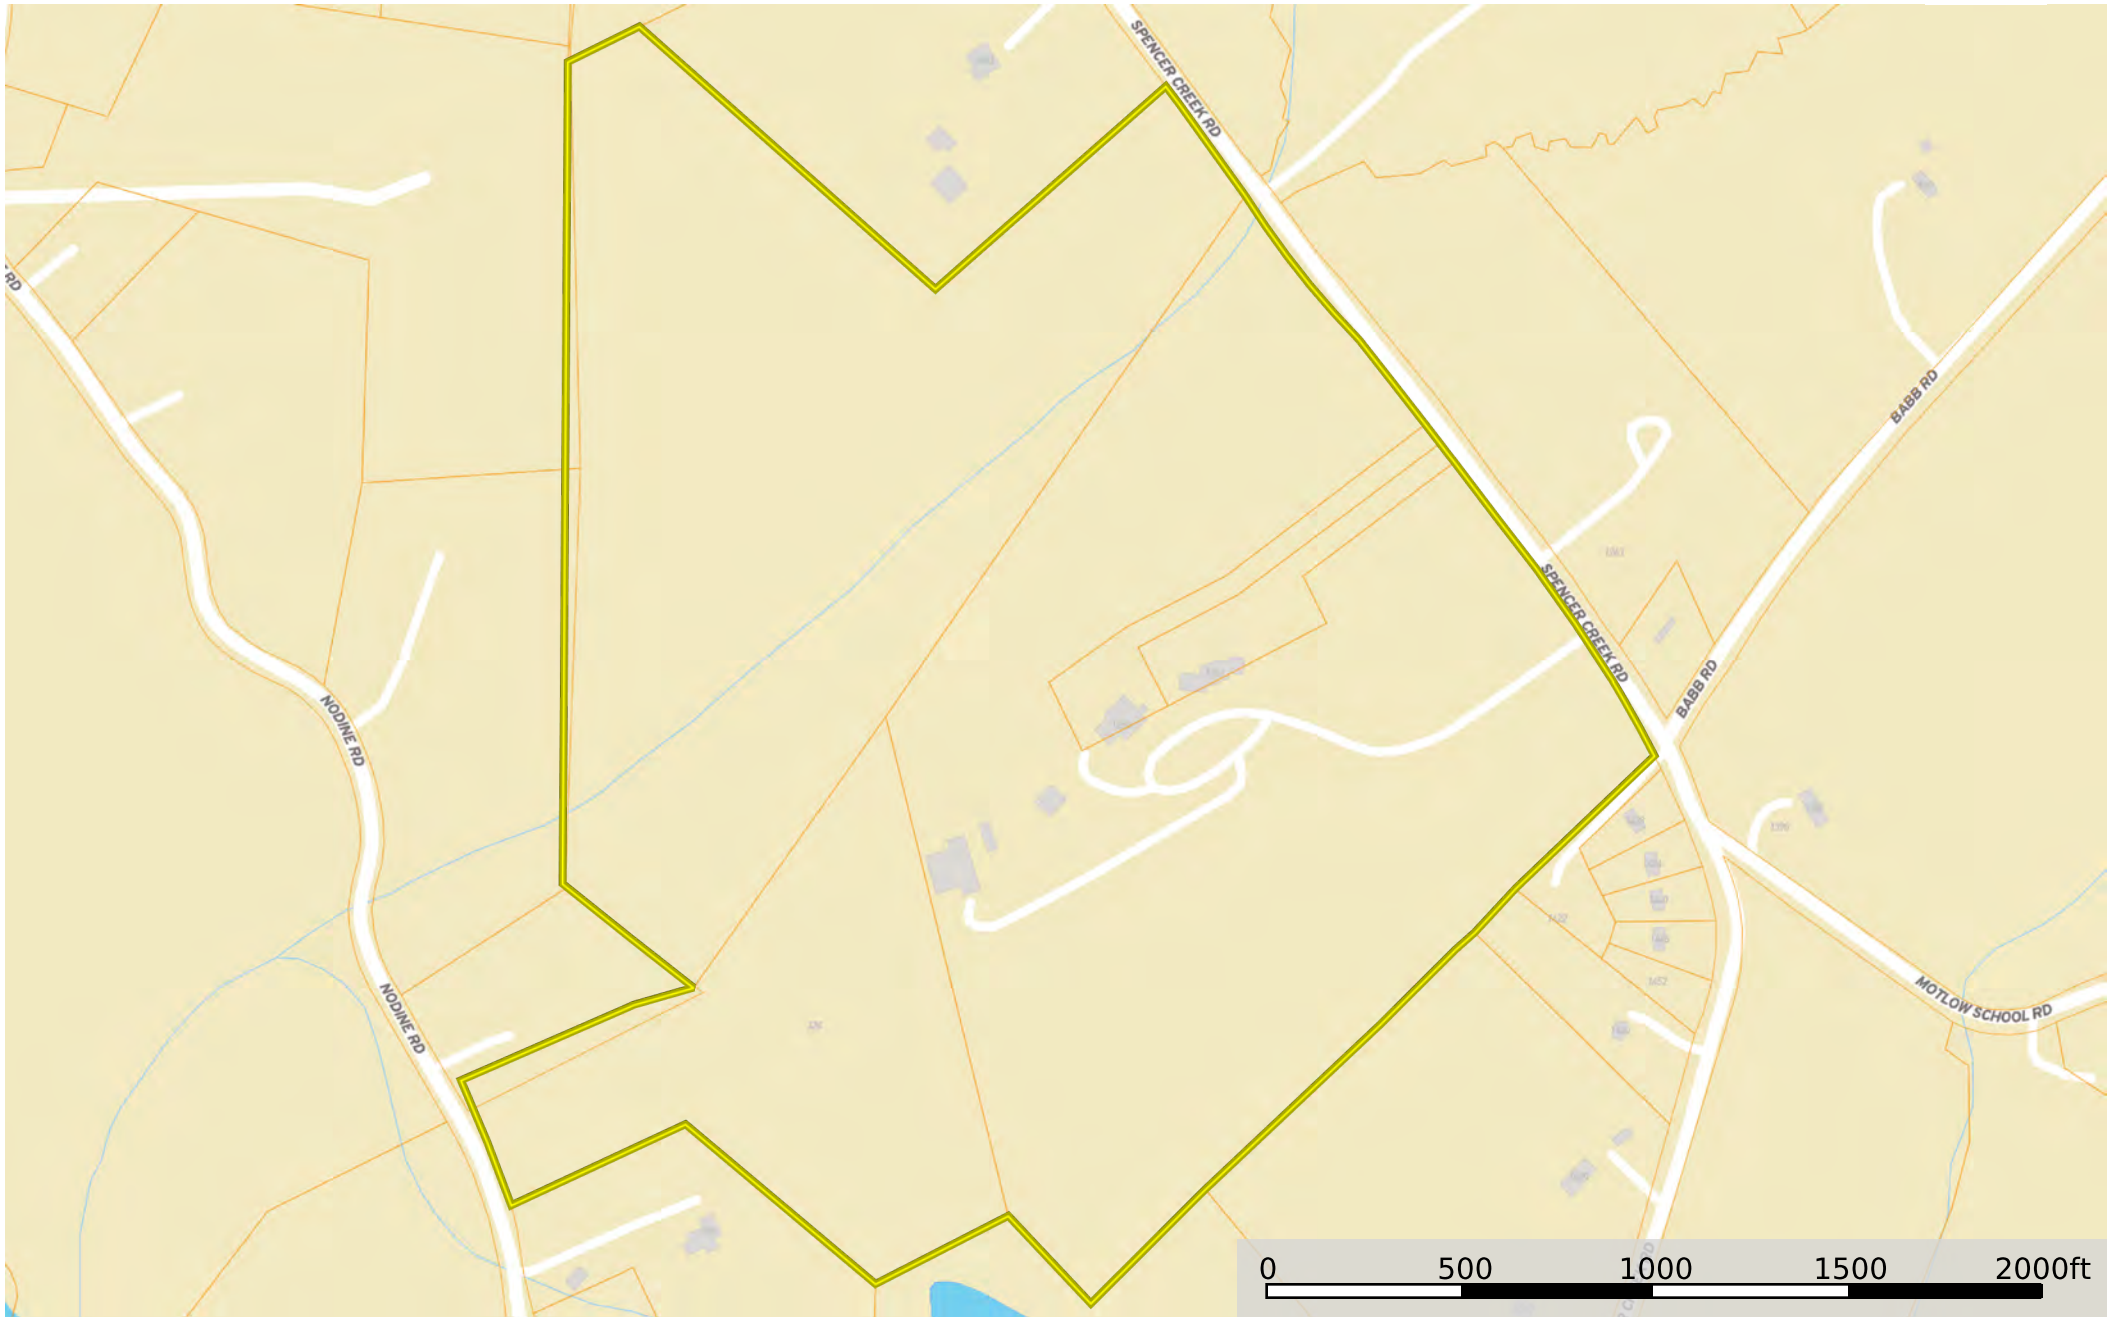

Ashmore - Spencer Creek Road

Spartanburg County, South Carolina, 96.44 AC +/-

 Boundary

Steven Smith

 The information contained herein was obtained from sources deemed to be reliable. MapRight Services makes no warranties or guarantees as to the completeness or accuracy thereof.