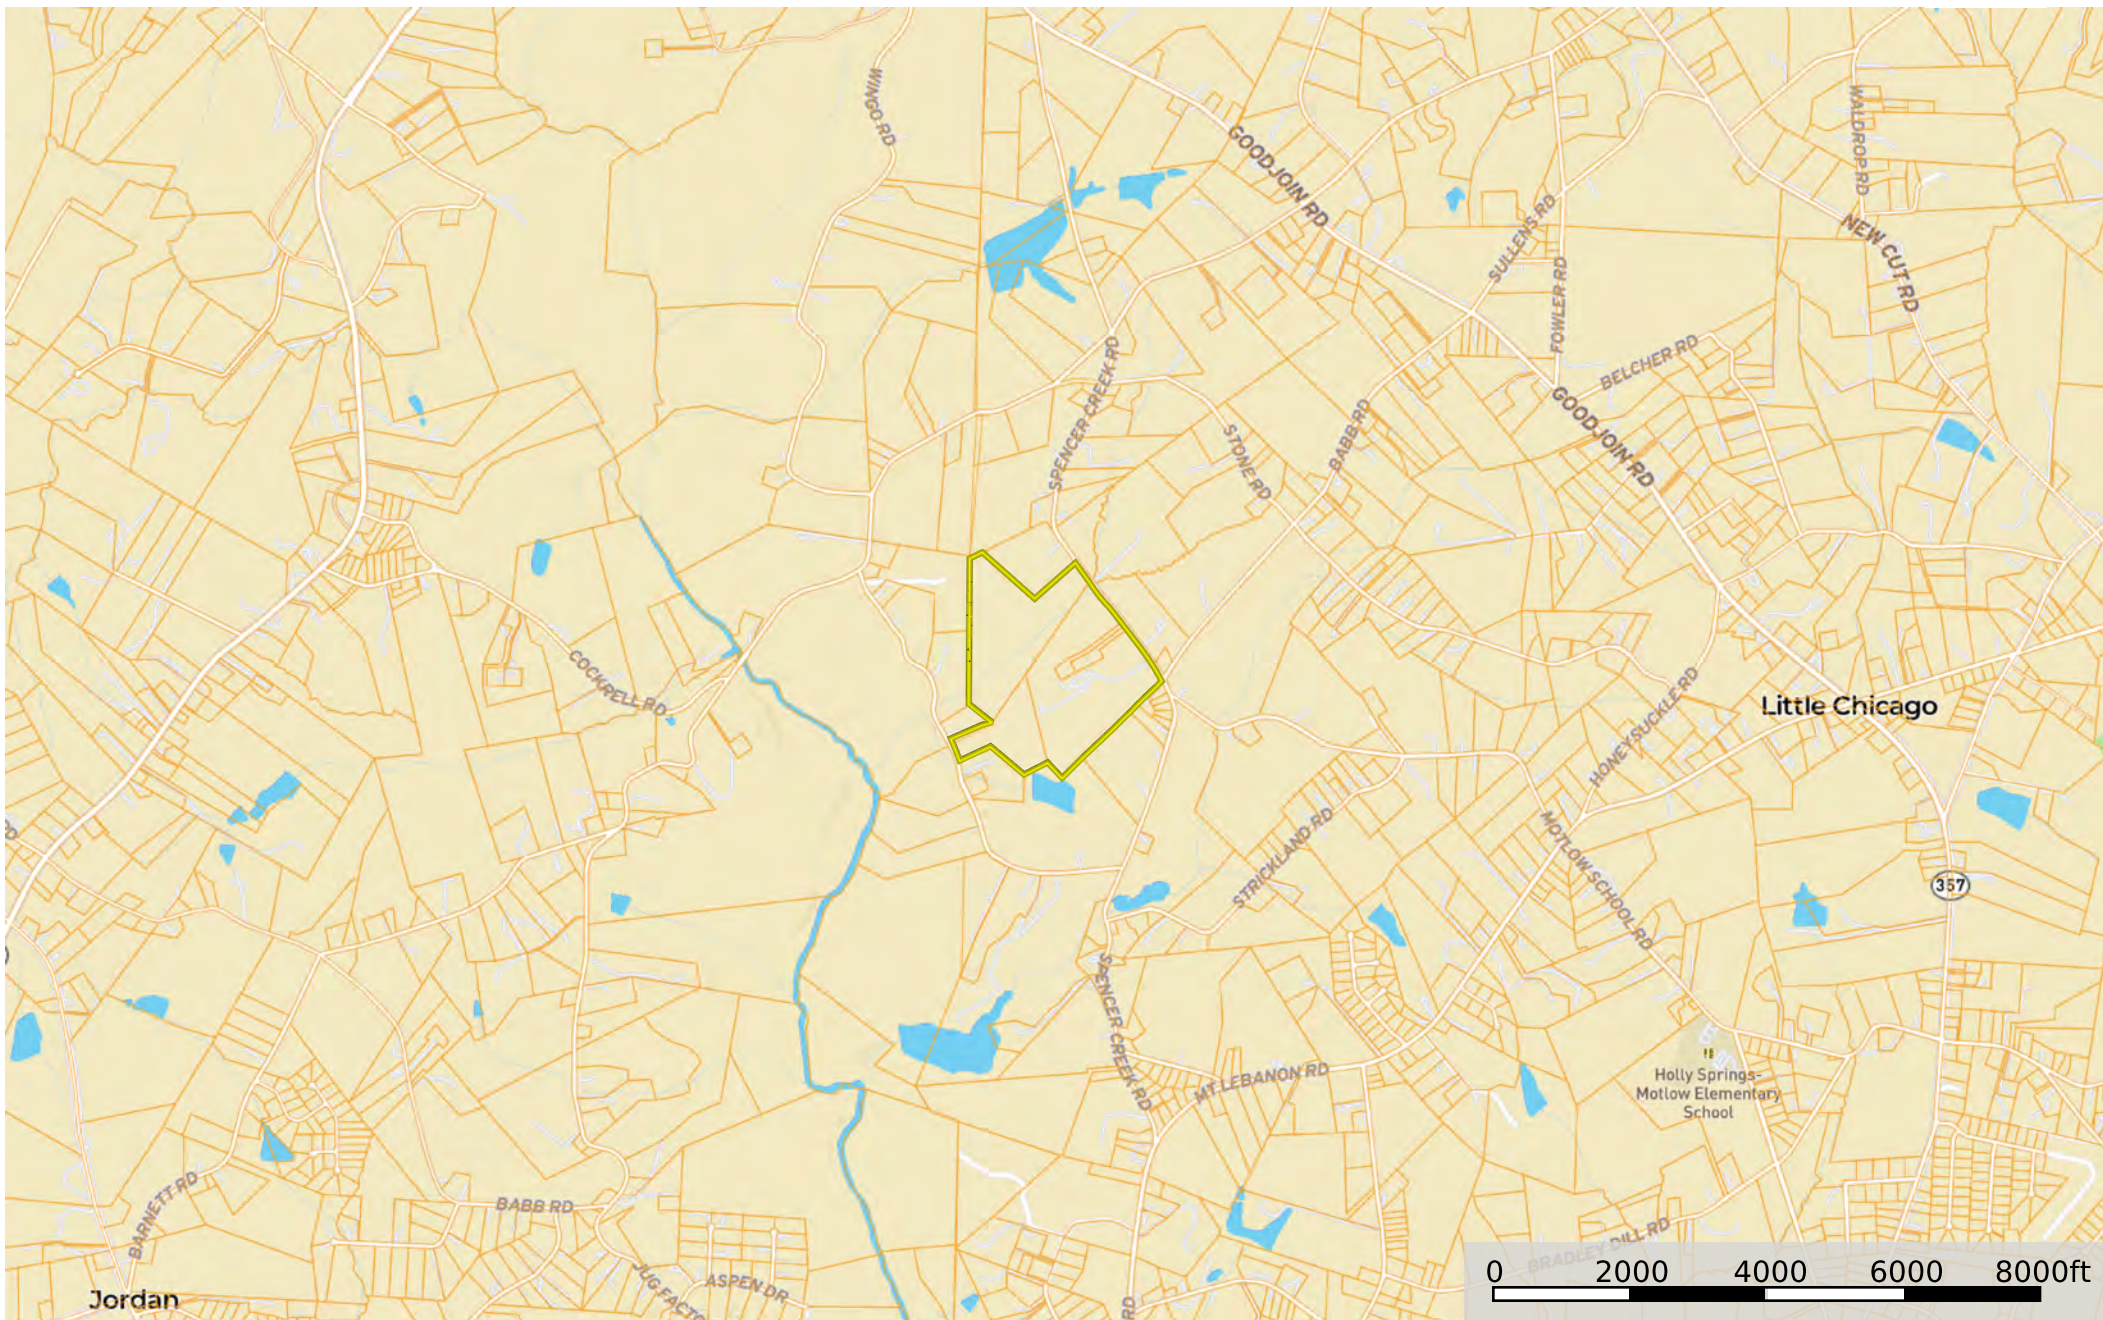

# Ashmore - Spencer Creek Road

Spartanburg County, South Carolina, 96.44 AC +/-

 Boundary

Steven Smith

 The information contained herein was obtained from sources deemed to be reliable. MapRight Services makes no warranties or guarantees as to the completeness or accuracy thereof.