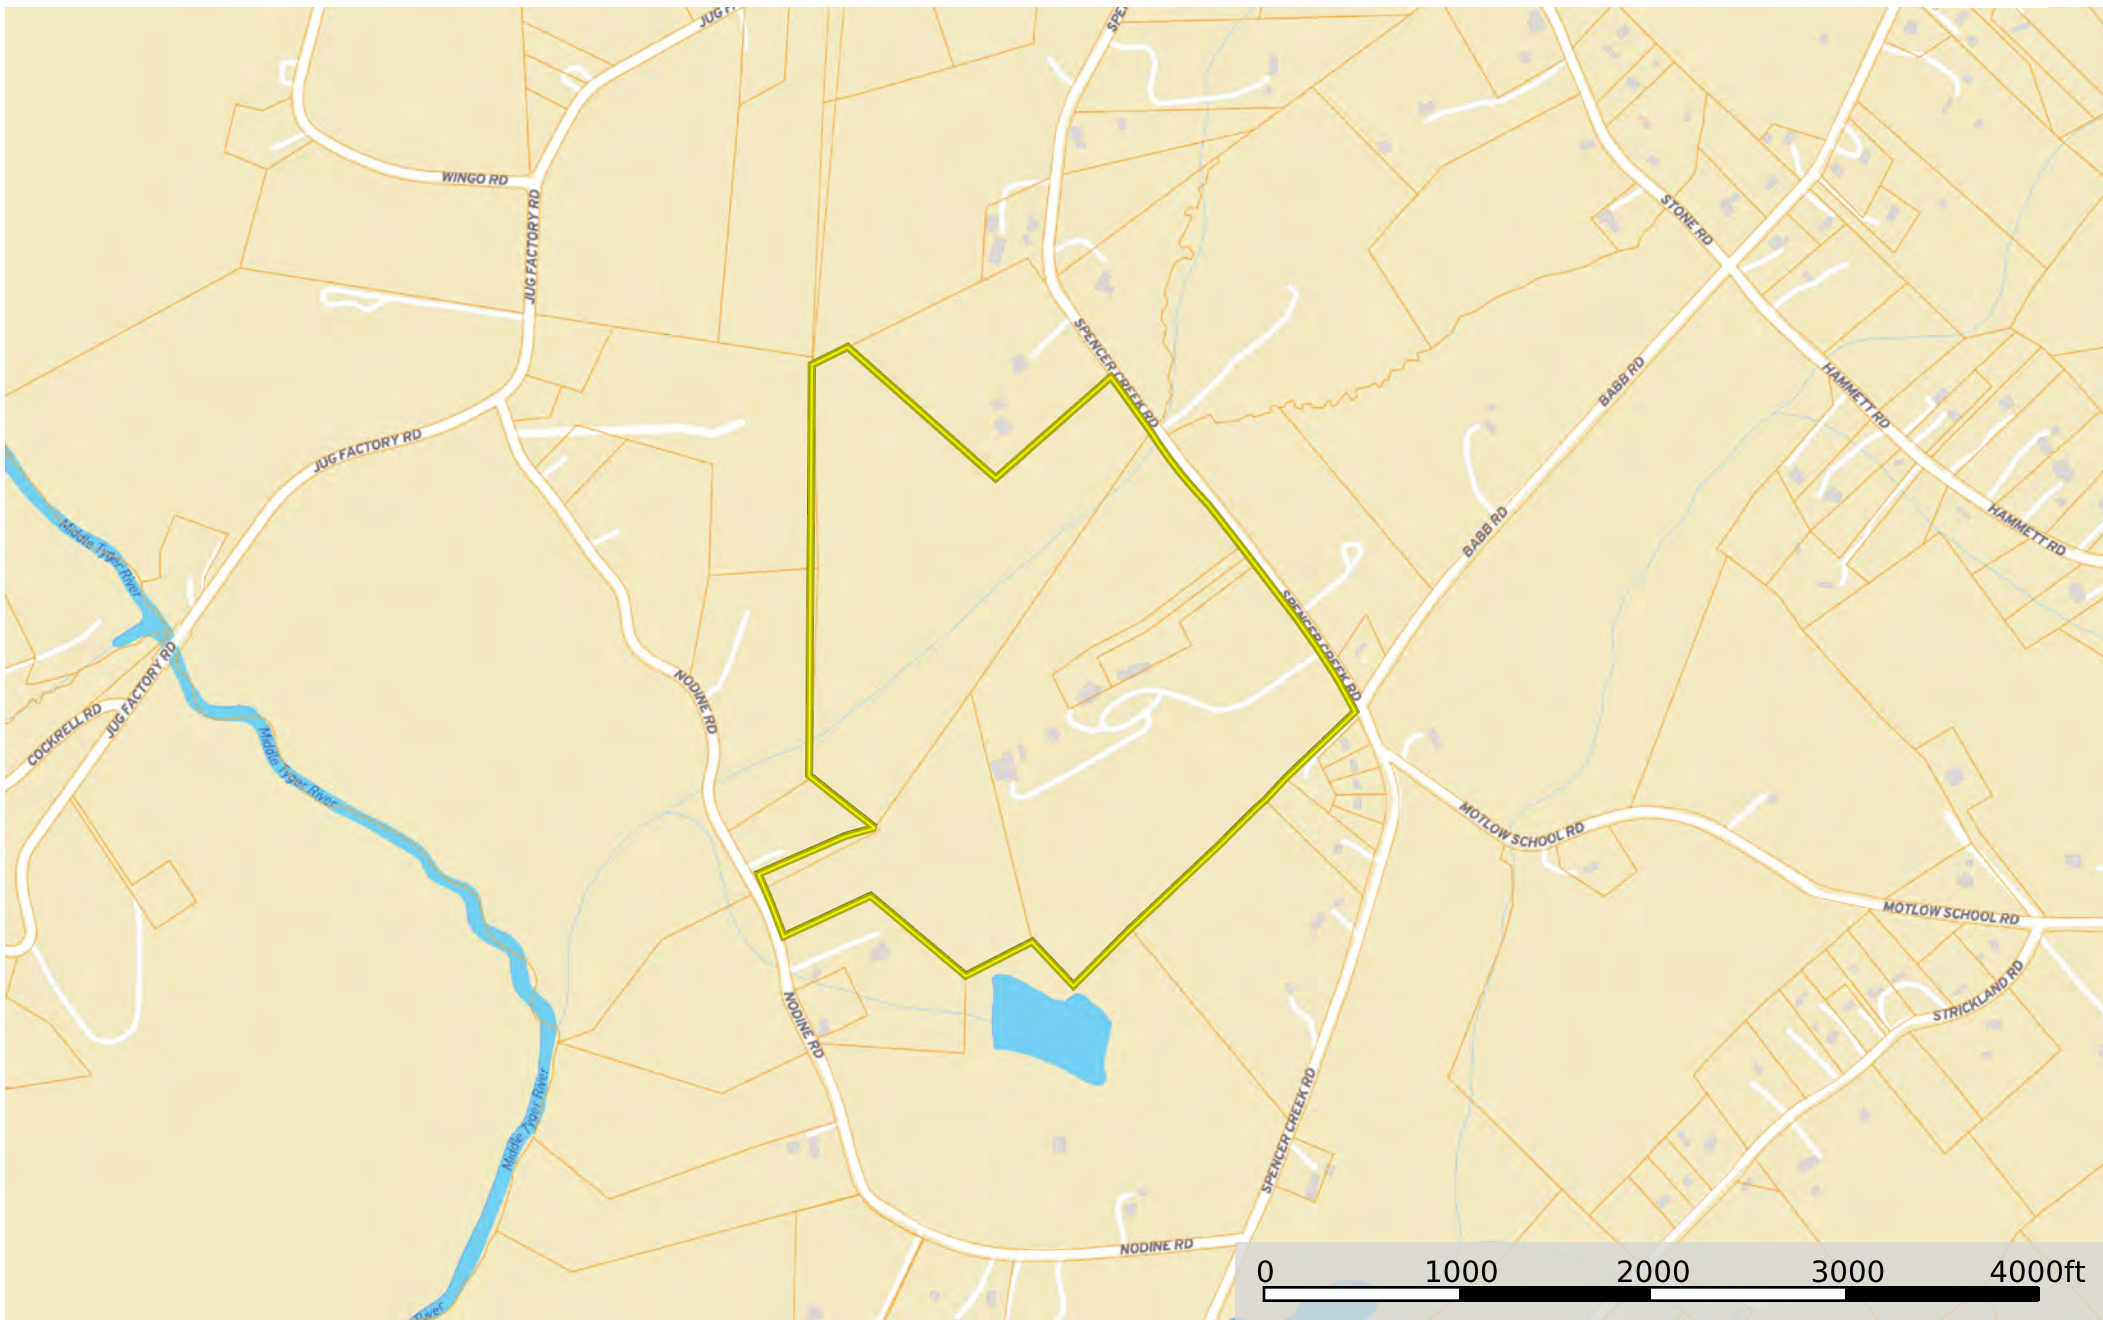

Ashmore - Spencer Creek Road

Spartanburg County, South Carolina, 96.44 AC +/-

 Boundary

Steven Smith

 The information contained herein was obtained from sources deemed to be reliable. MapRight Services makes no warranties or guarantees as to the completeness or accuracy thereof.