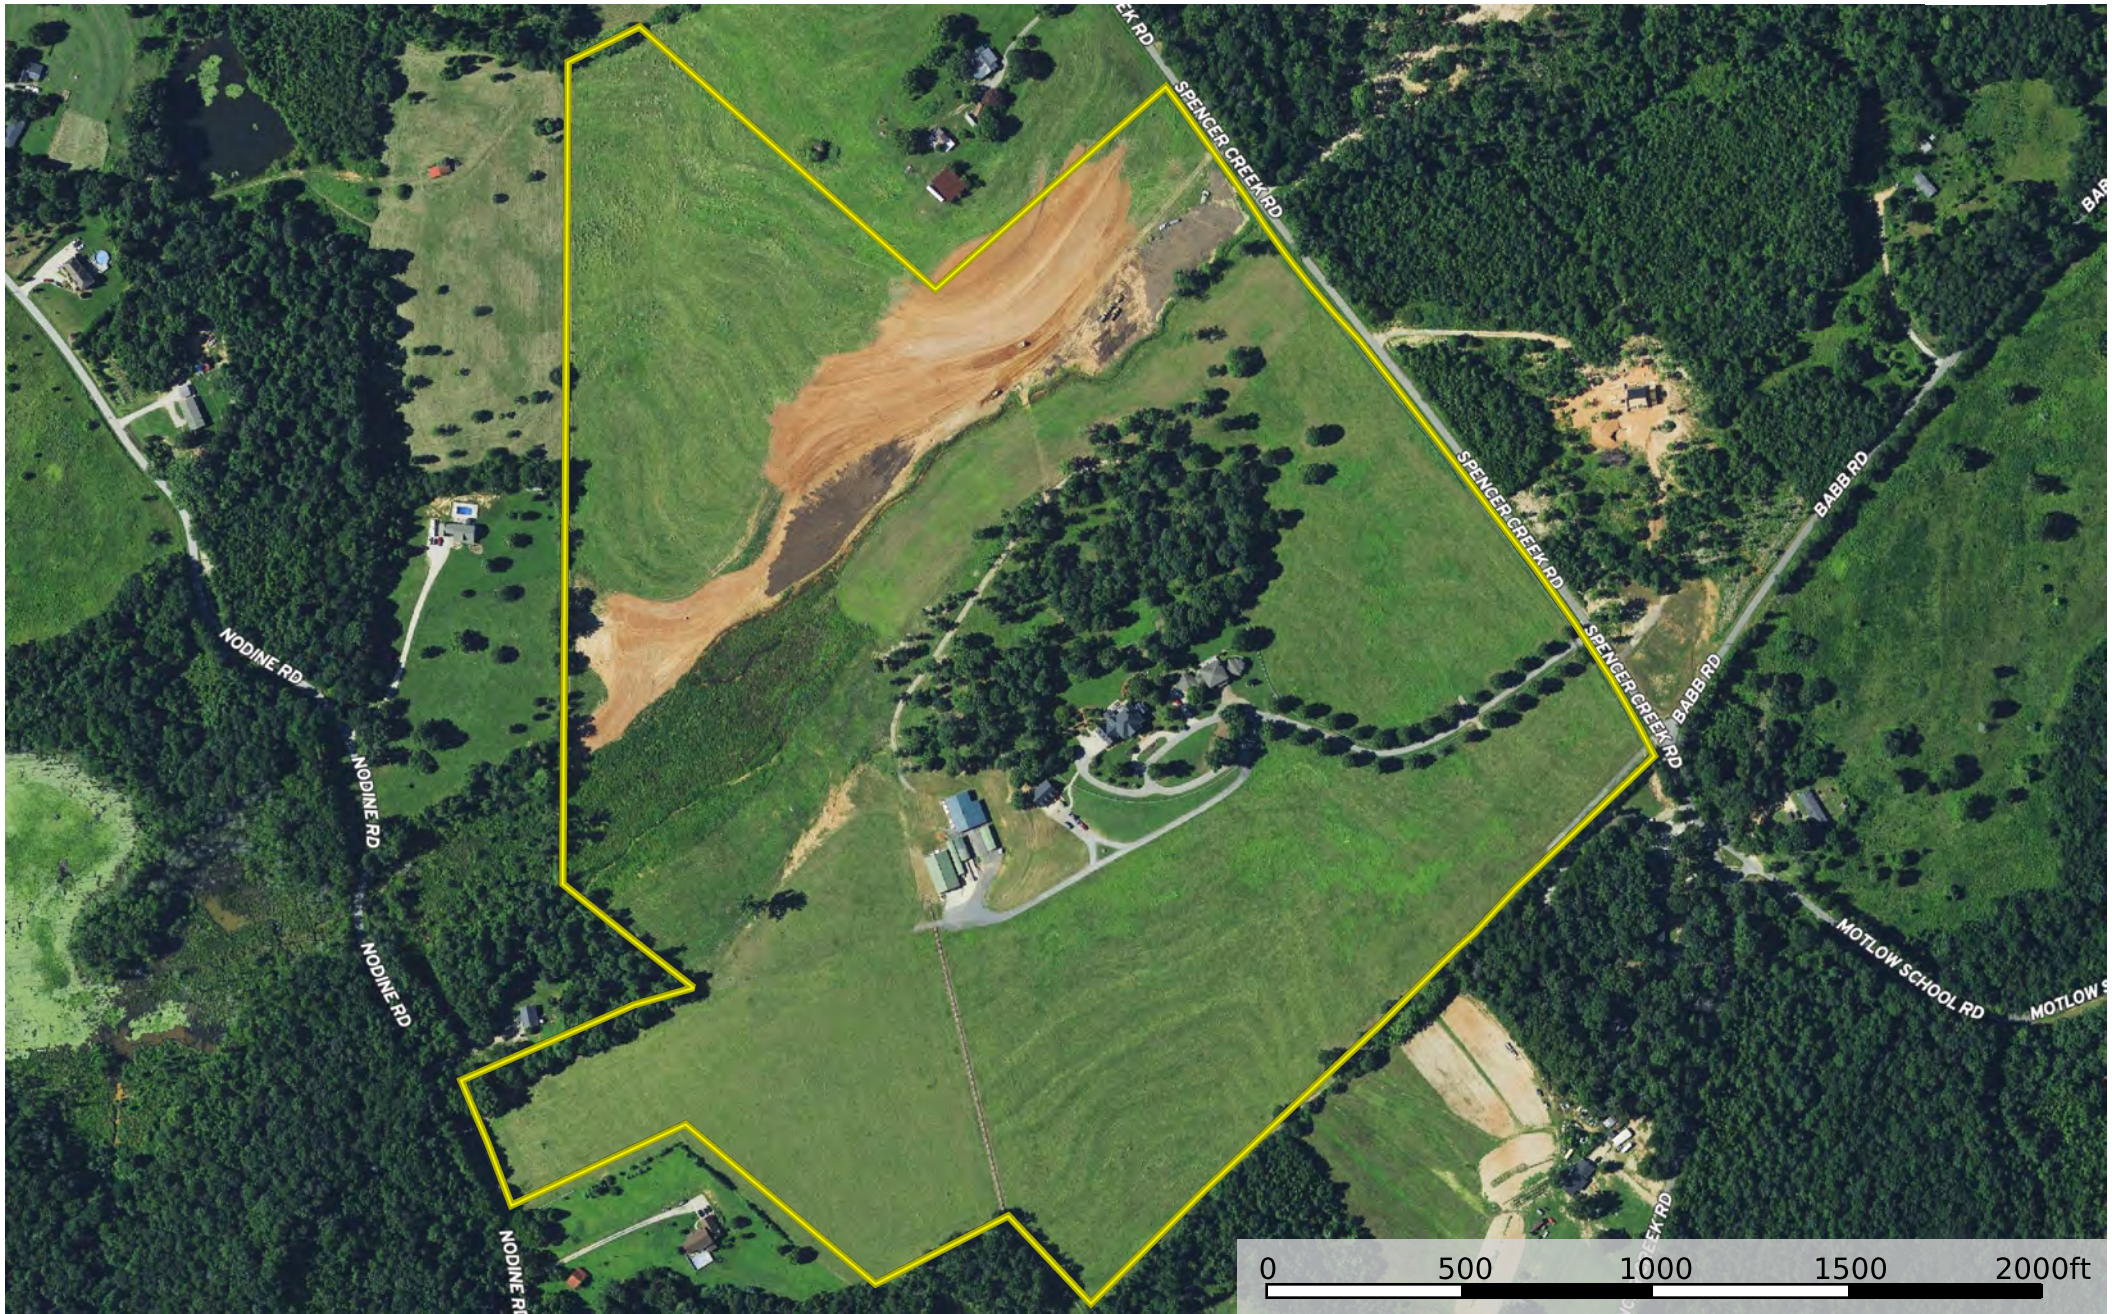

Ashmore - Spencer Creek Road

Spartanburg County, South Carolina, 96.44 AC +/-

 Boundary

Steven Smith

 The information contained herein was obtained from sources deemed to be reliable. MapRight Services makes no warranties or guarantees as to the completeness or accuracy thereof.