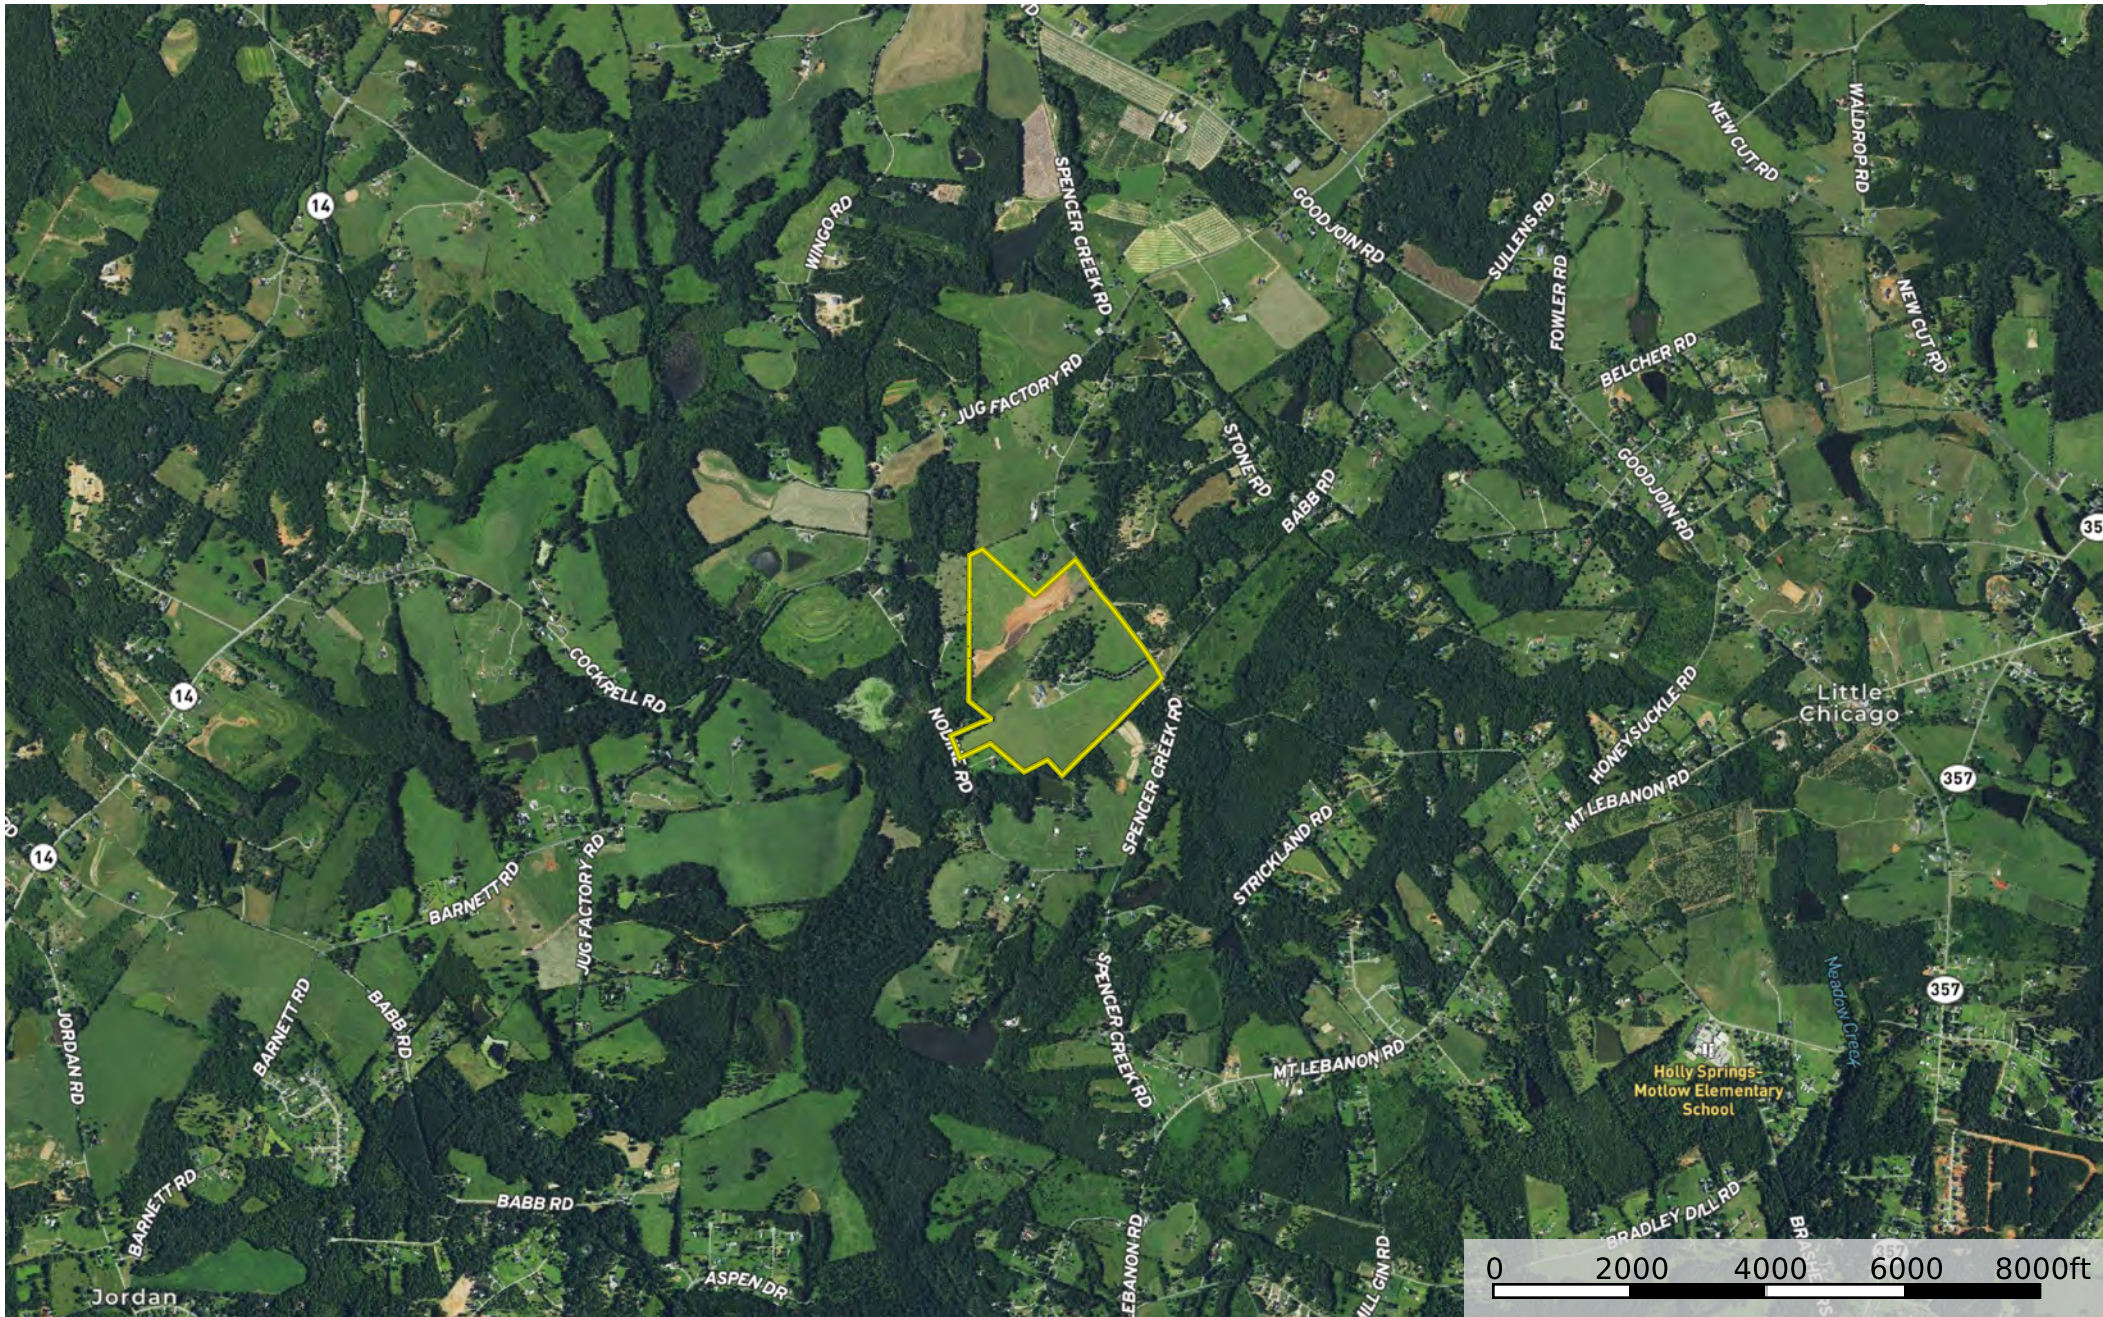

Ashmore - Spencer Creek Road  
Spartanburg County, South Carolina, 96.44 AC +/-

 Boundary