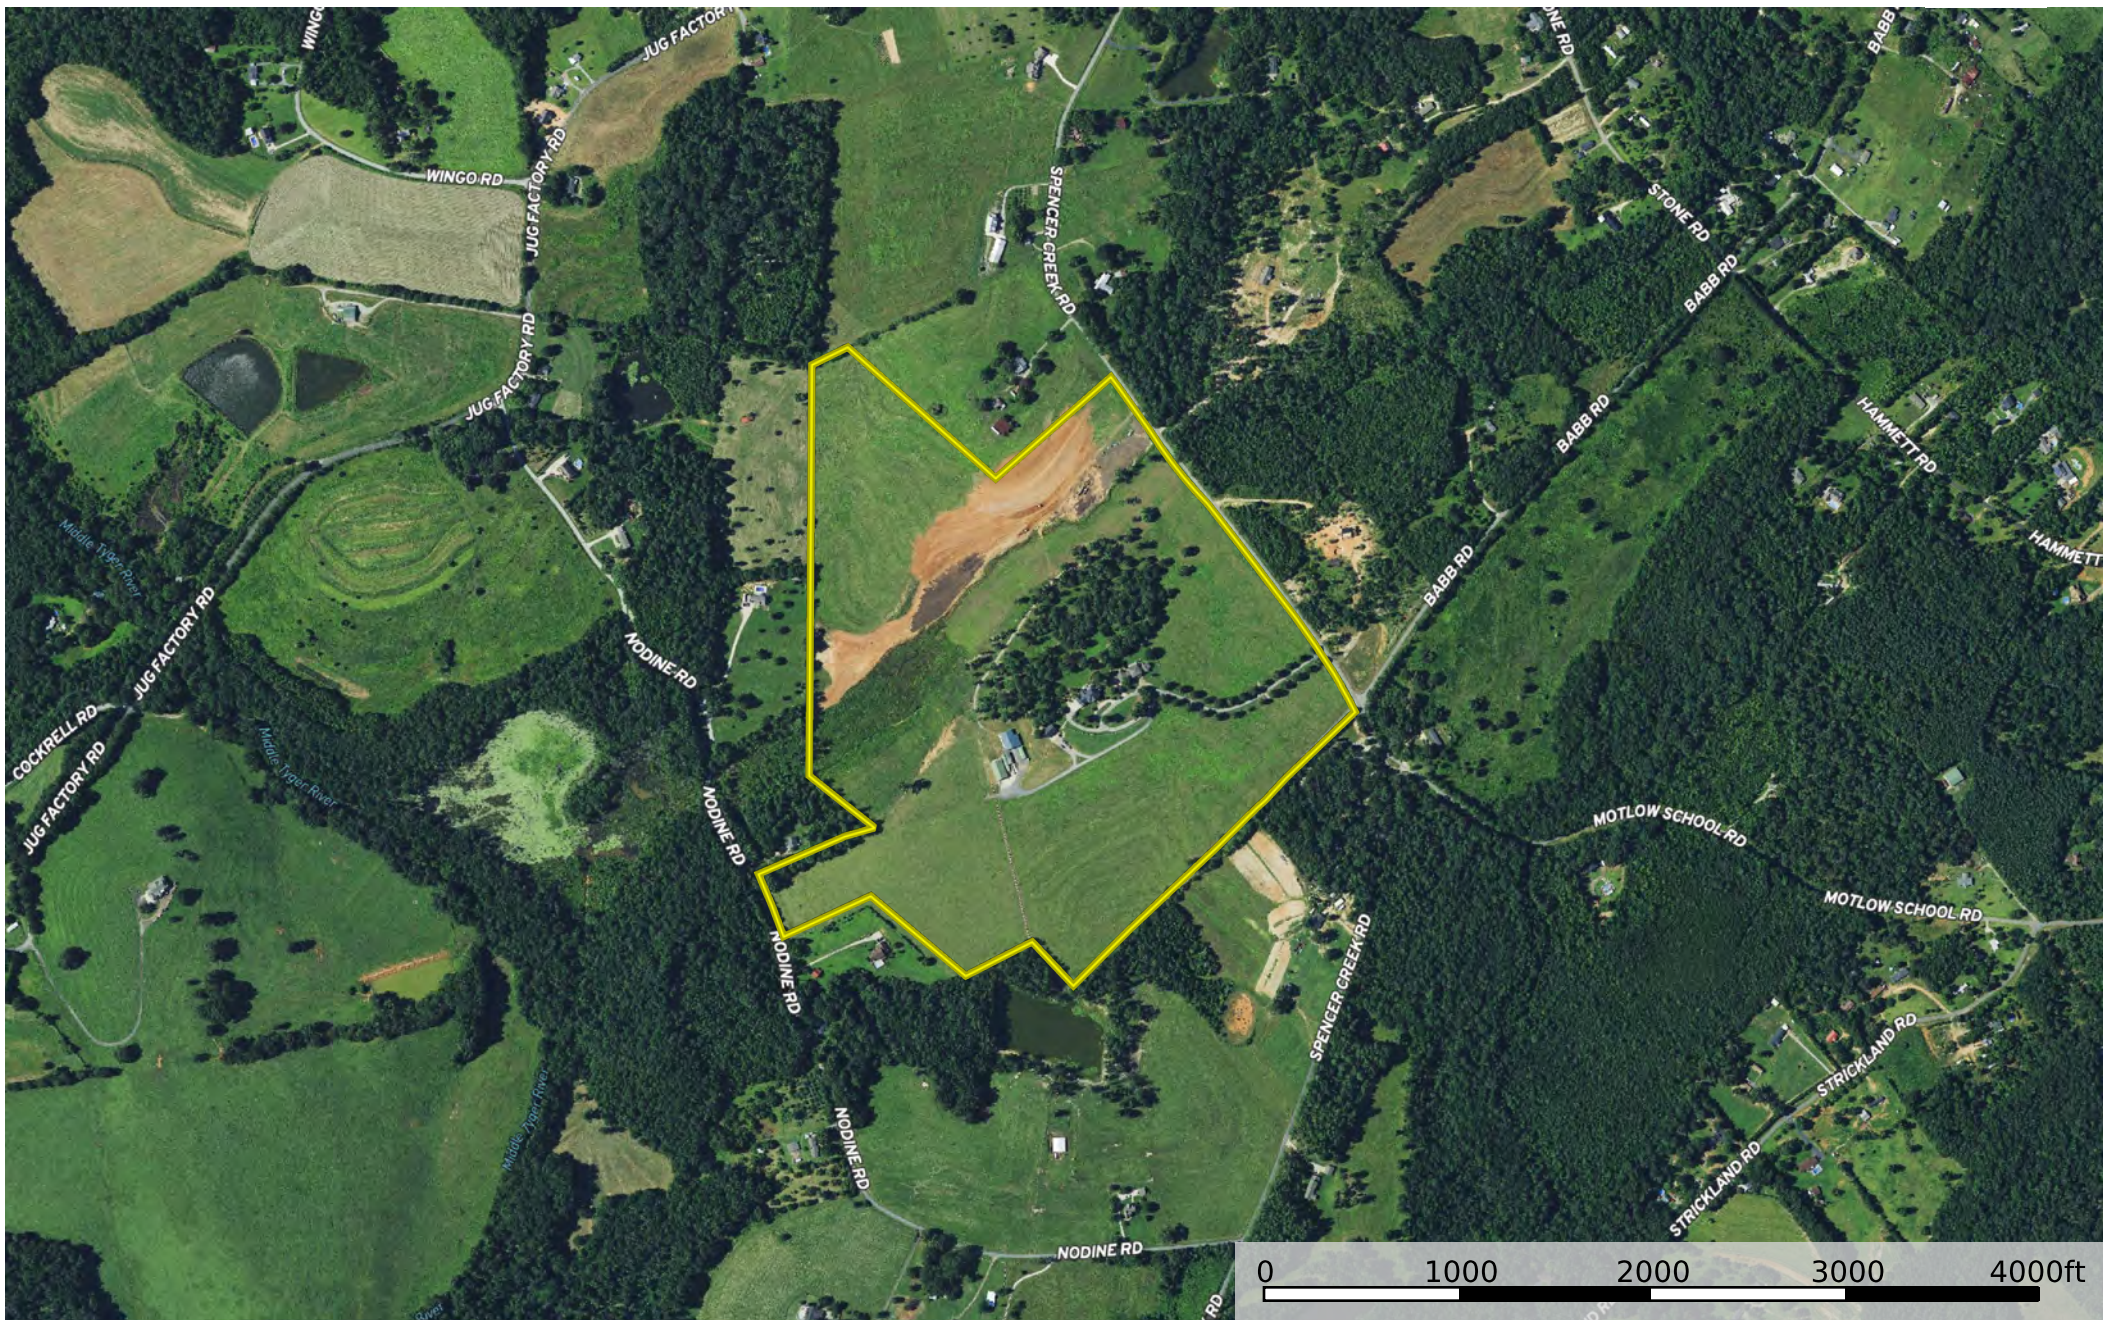

Ashmore - Spencer Creek Road

Spartanburg County, South Carolina, 96.44 AC +/-

 Boundary