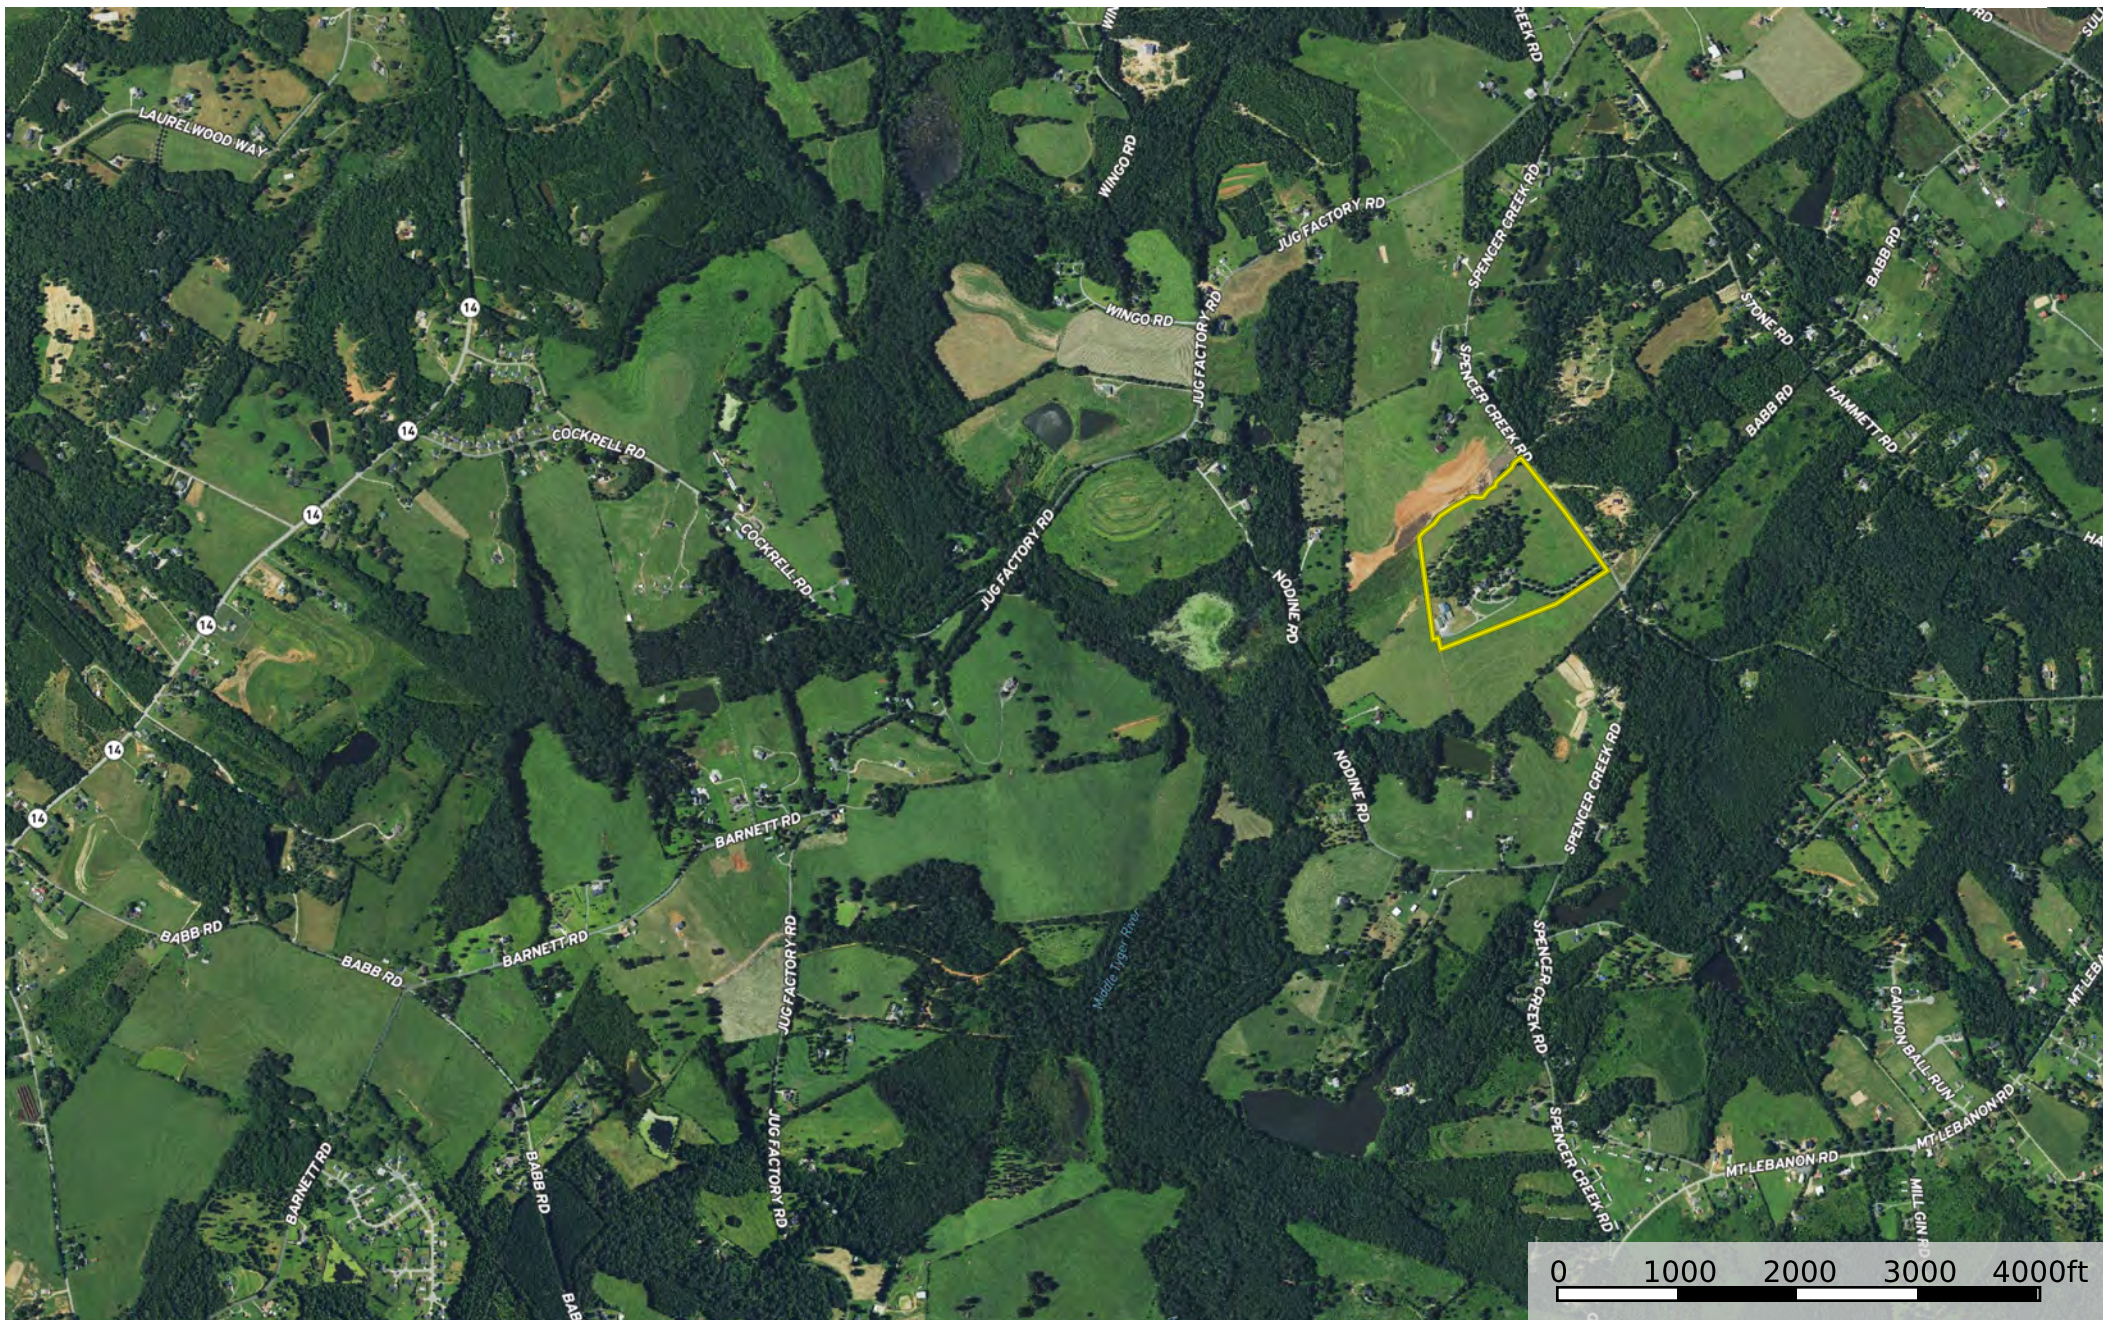

# Ashmore - Spencer Creek Road - home

Spartanburg County, South Carolina, 96.44 AC +/-

 Boundary

Steven Smith

 The information contained herein was obtained from sources deemed to be reliable. MapRight Services makes no warranties or guarantees as to the completeness or accuracy thereof.