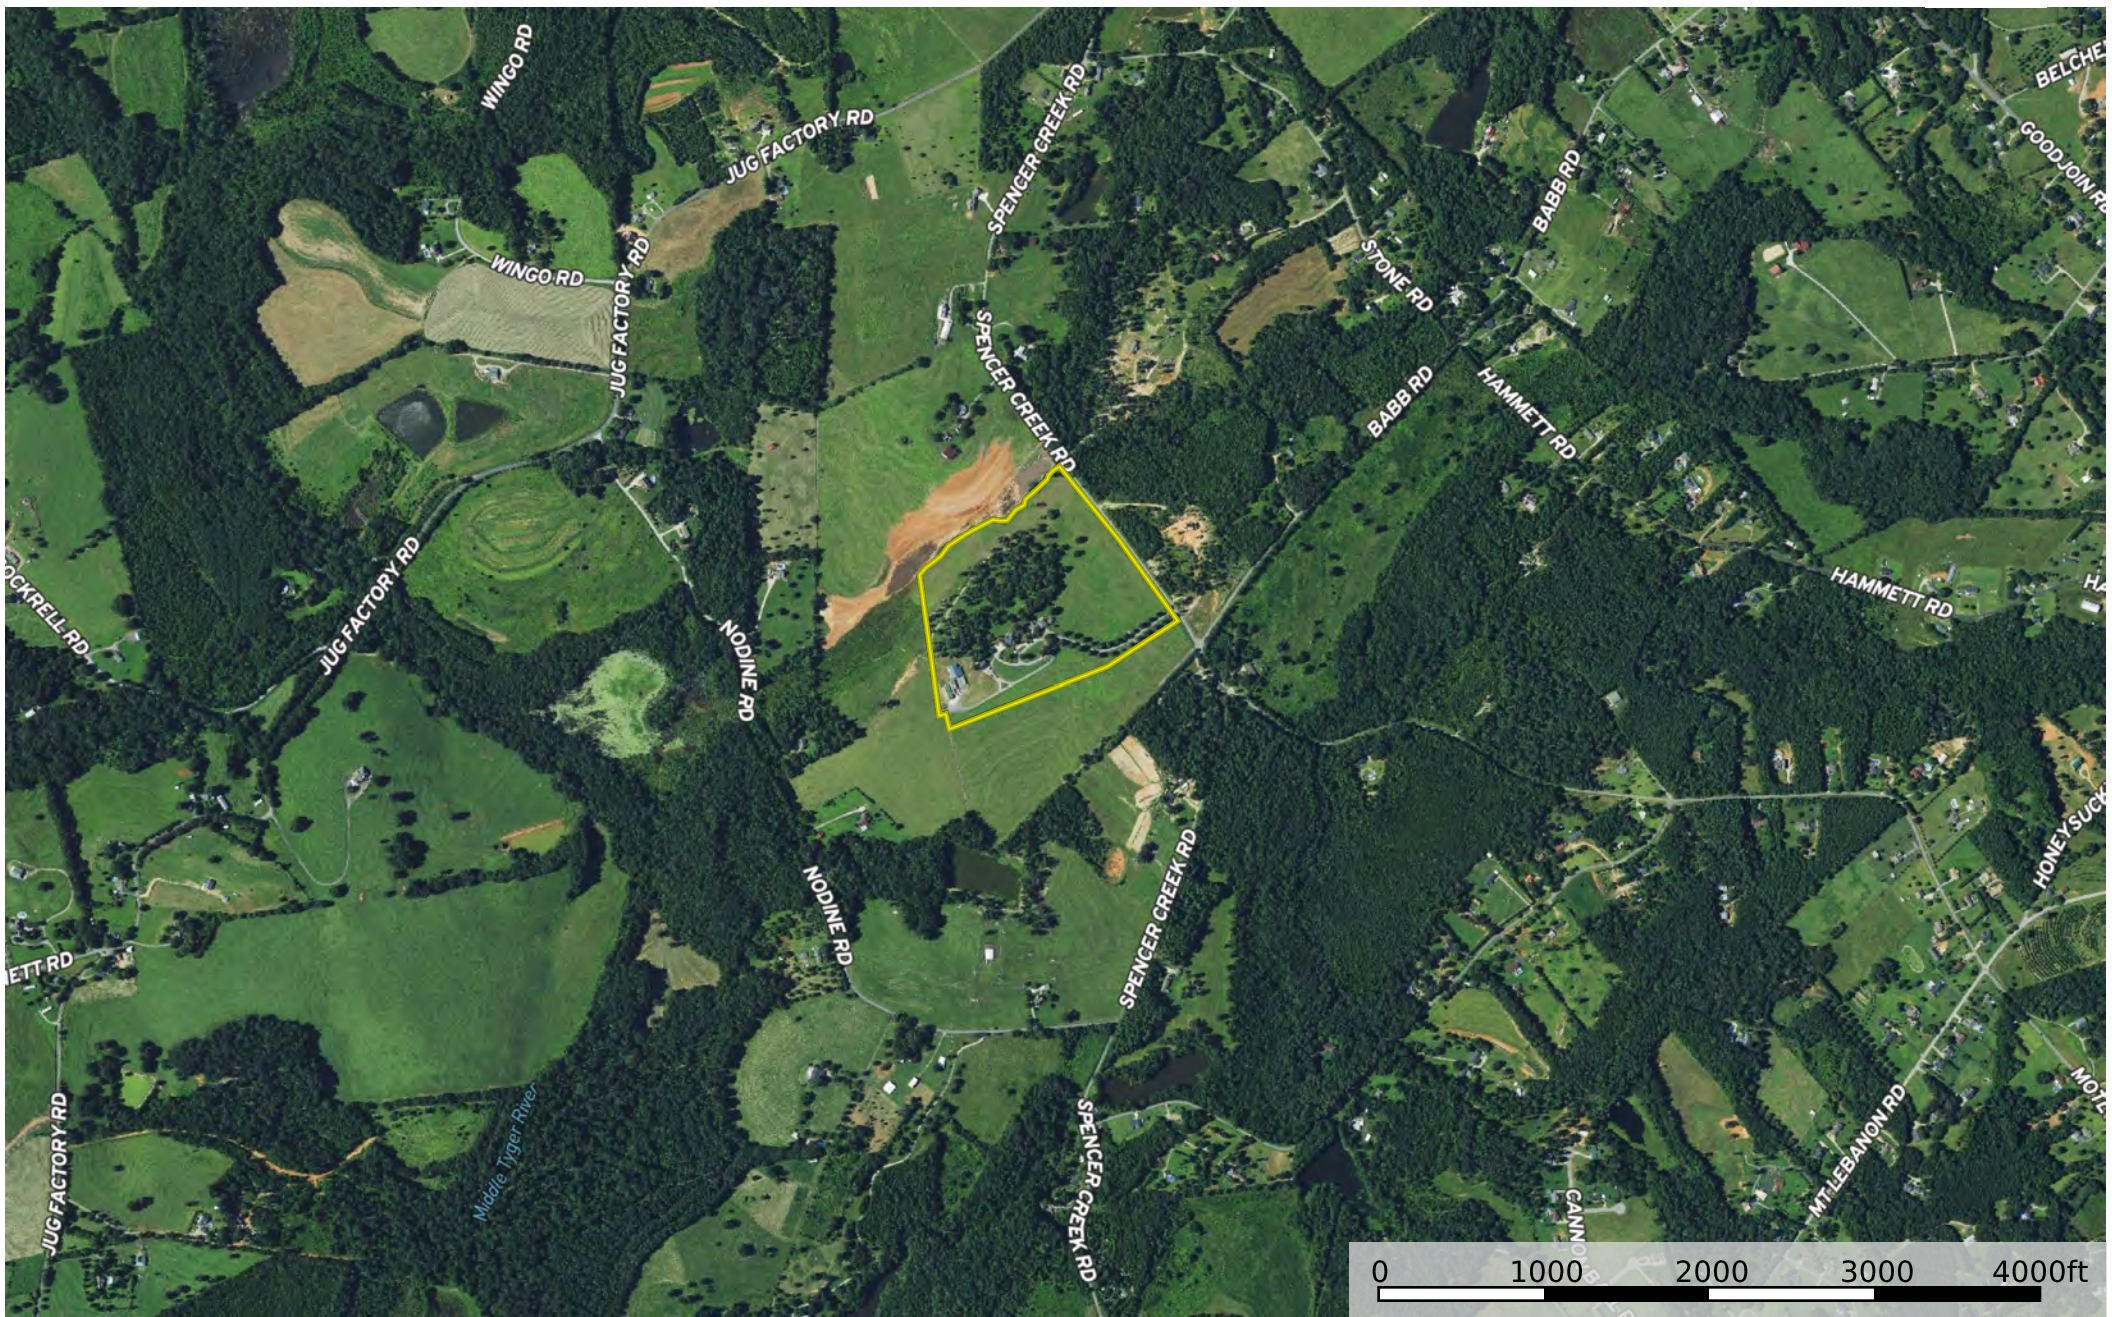

# Ashmore - Spencer Creek Road - home

Spartanburg County, South Carolina, 96.44 AC +/-

 Boundary

Steven Smith

 The information contained herein was obtained from sources deemed to be reliable. MapRight Services makes no warranties or guarantees as to the completeness or accuracy thereof.