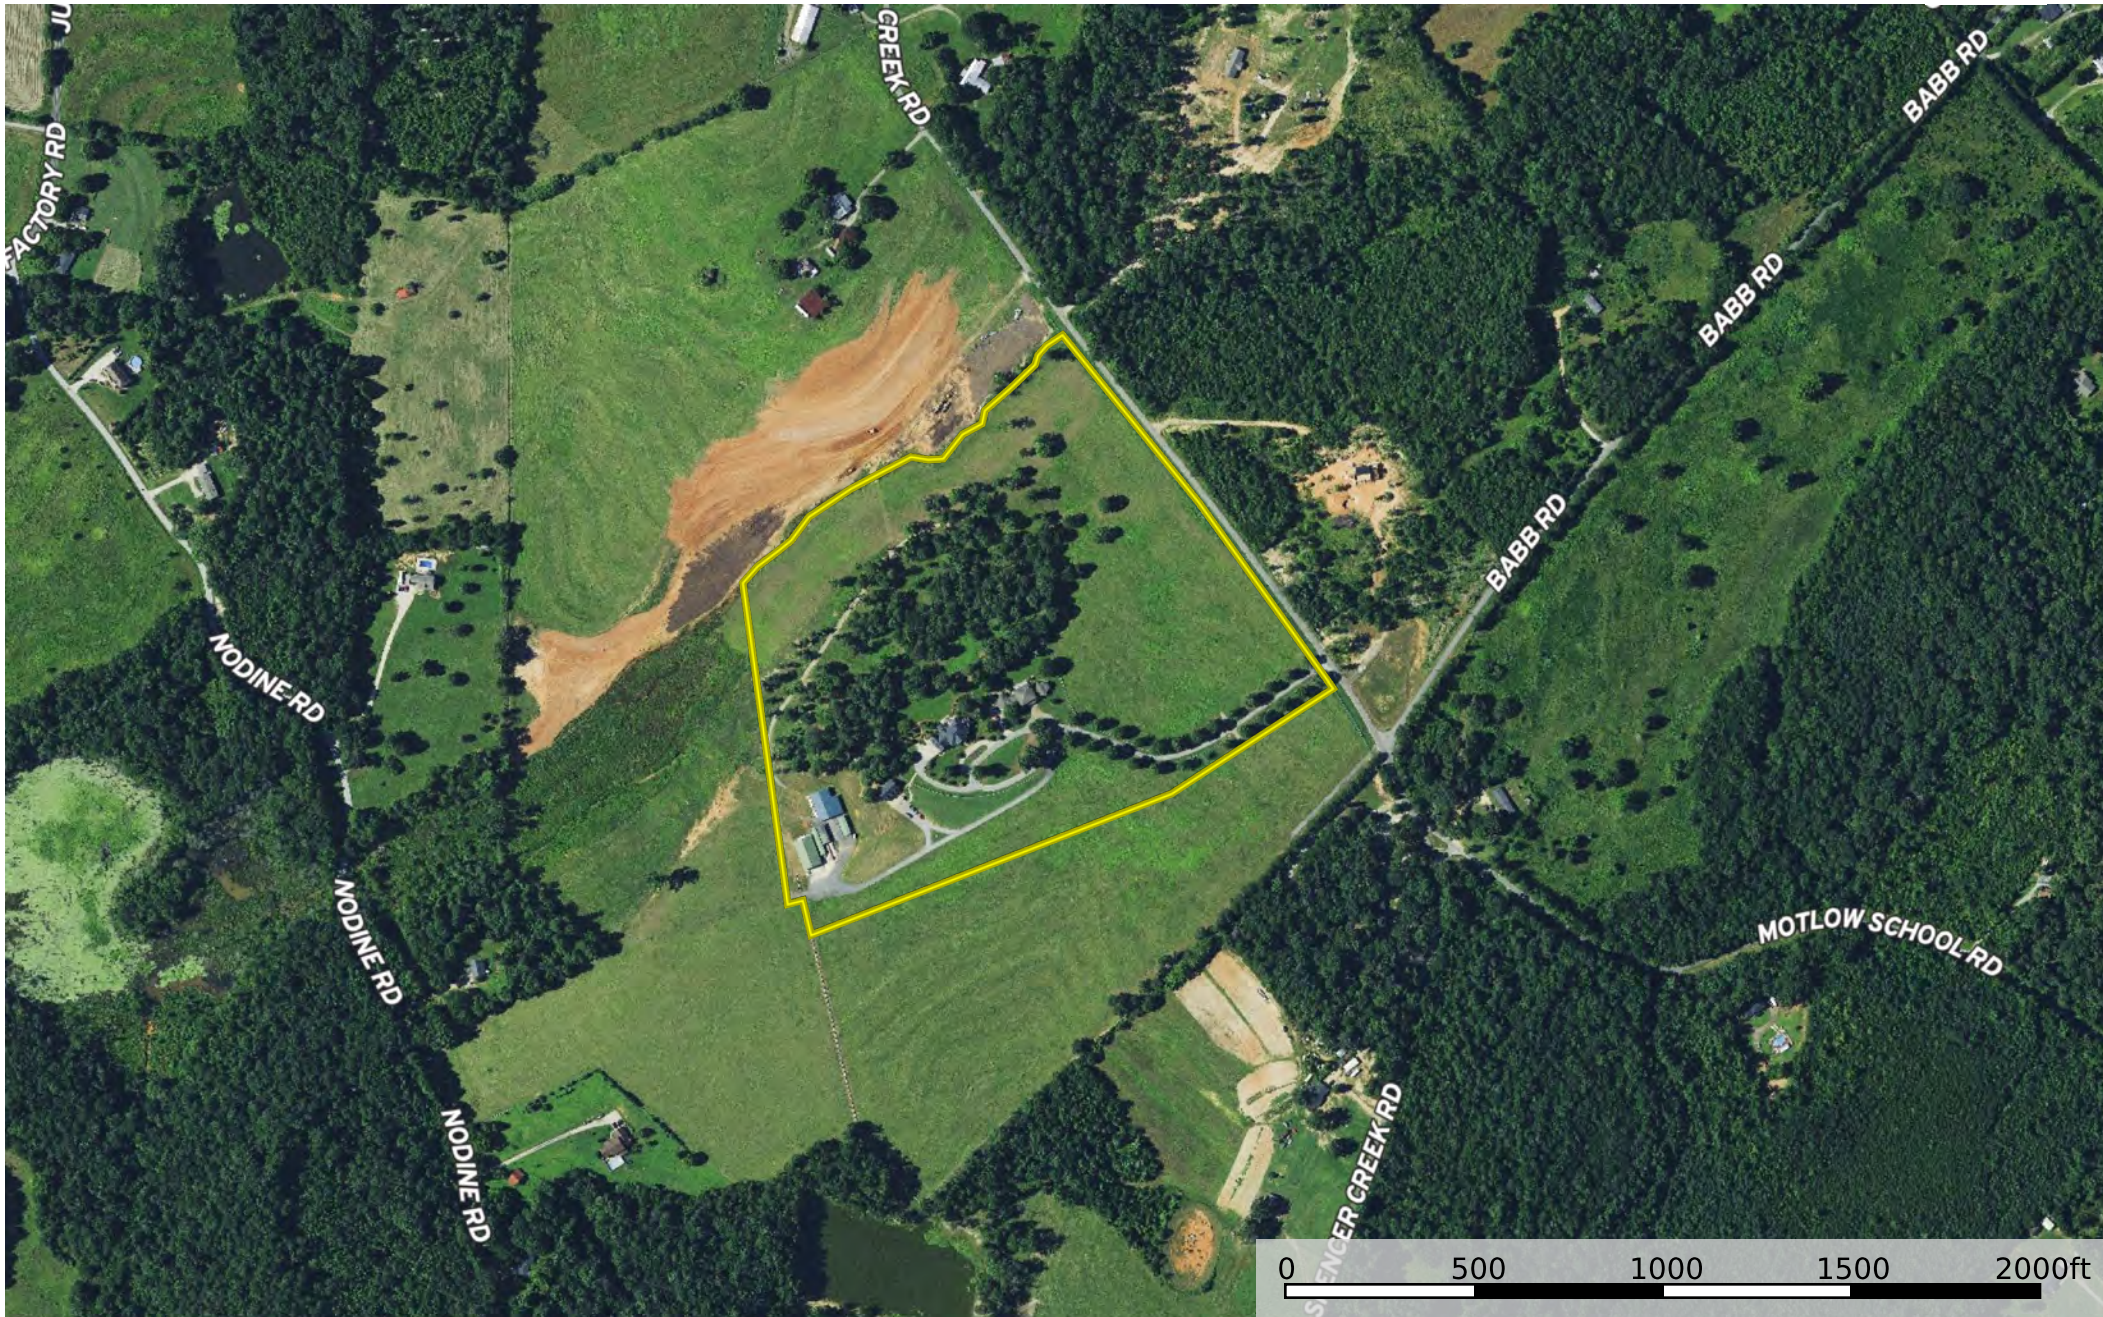

Ashmore - Spencer Creek Road - home
Spartanburg County, South Carolina, 96.44 AC +/-

 Boundary

Steven Smith

 The information contained herein was obtained from sources deemed to be reliable. MapRight Services makes no warranties or guarantees as to the completeness or accuracy thereof.