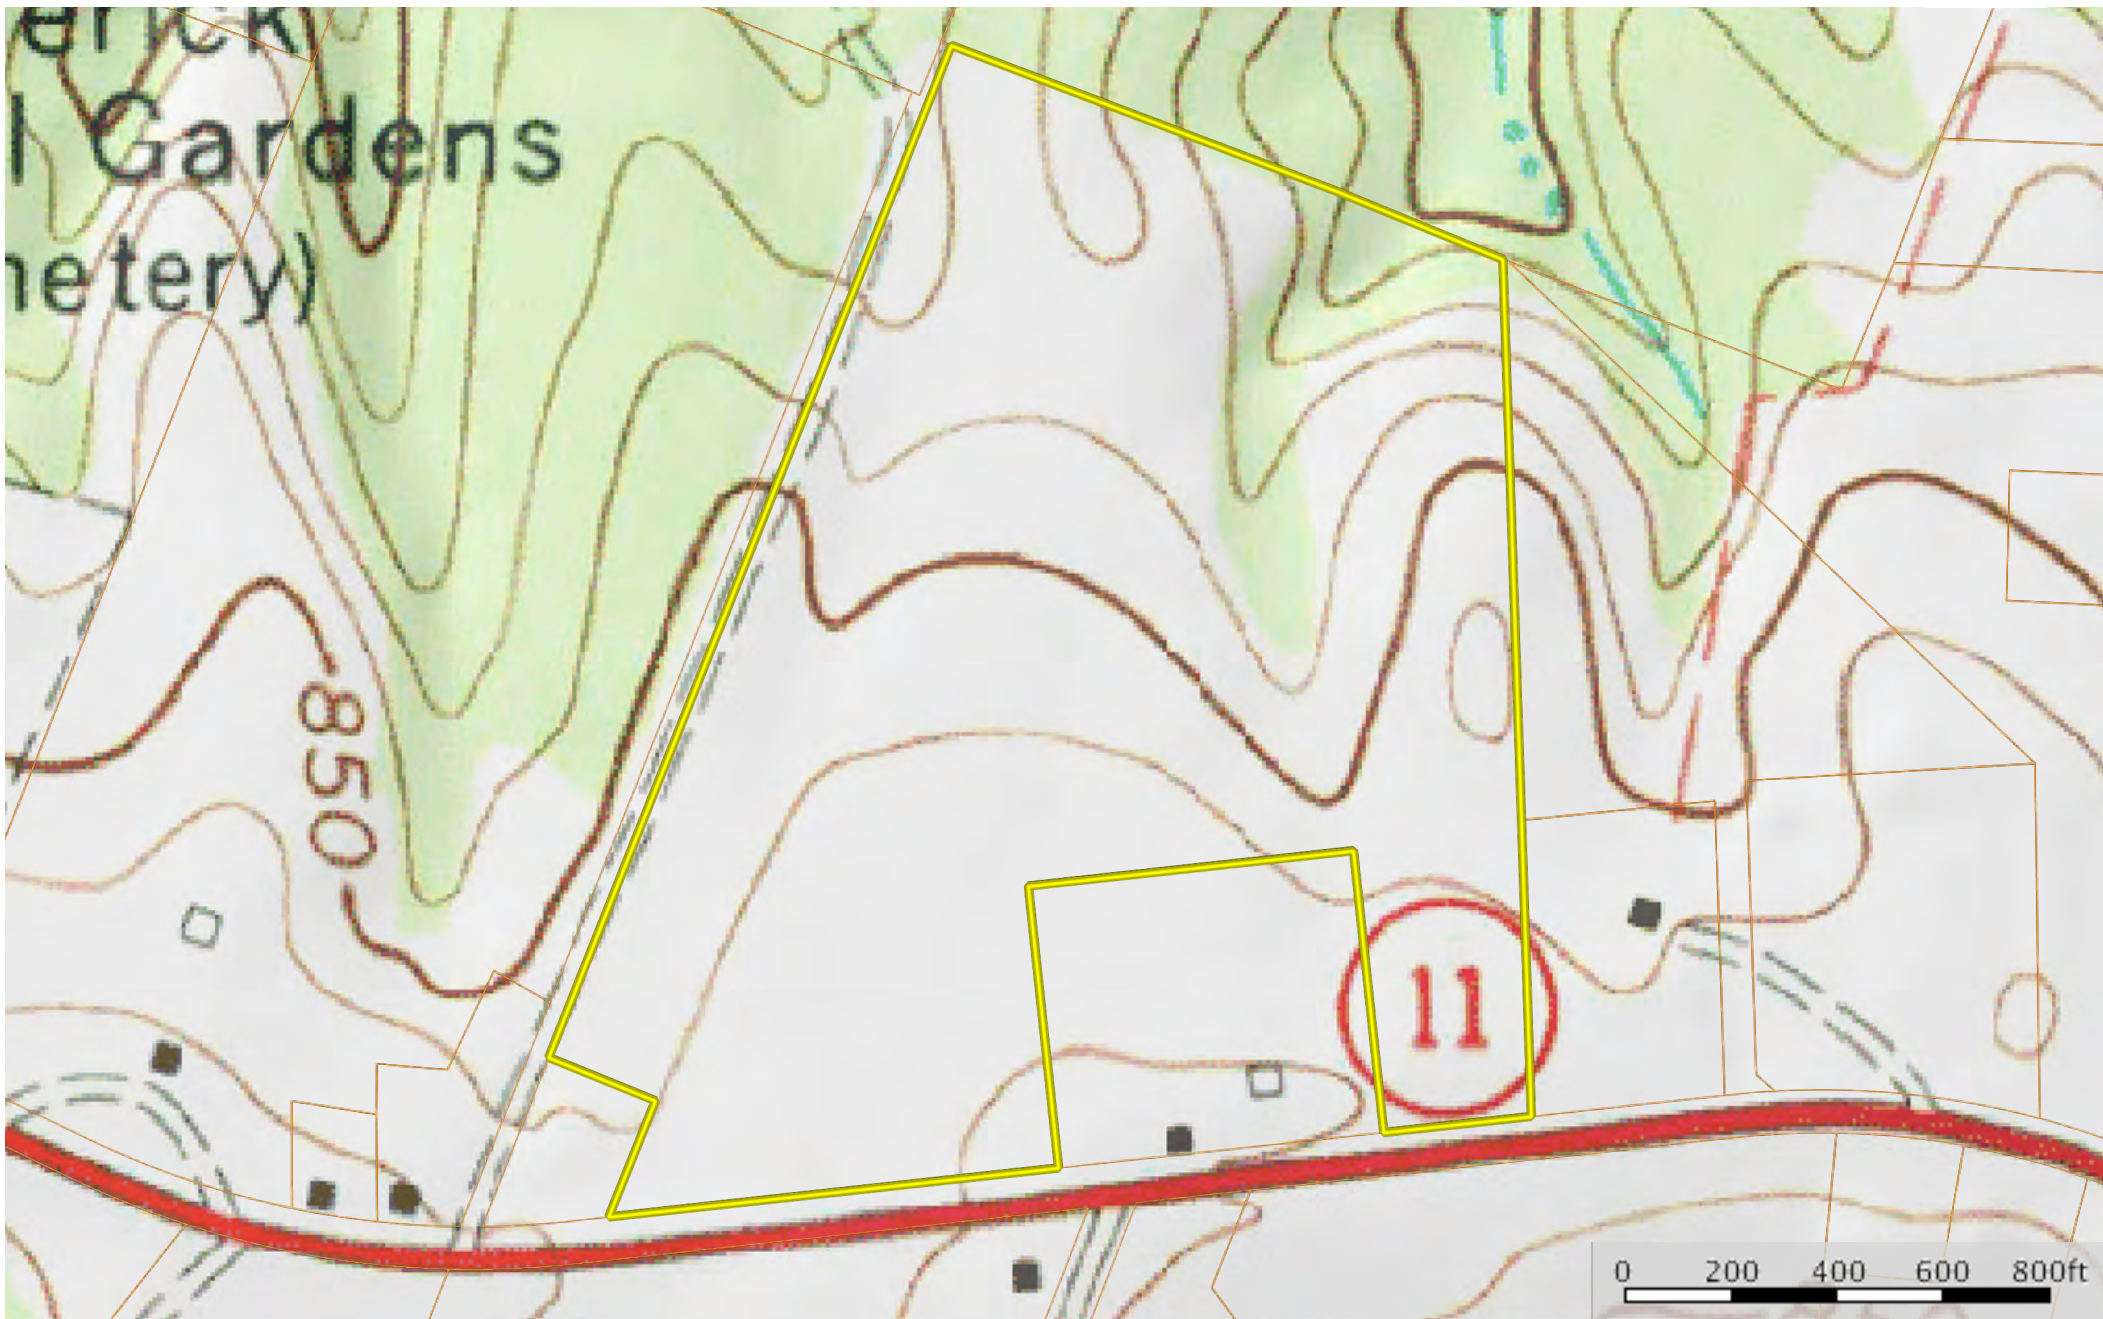

Peeler - Hwy. 11 - 40.50 acres
Cherokee County, South Carolina, 40.5 AC +/-

 Boundary