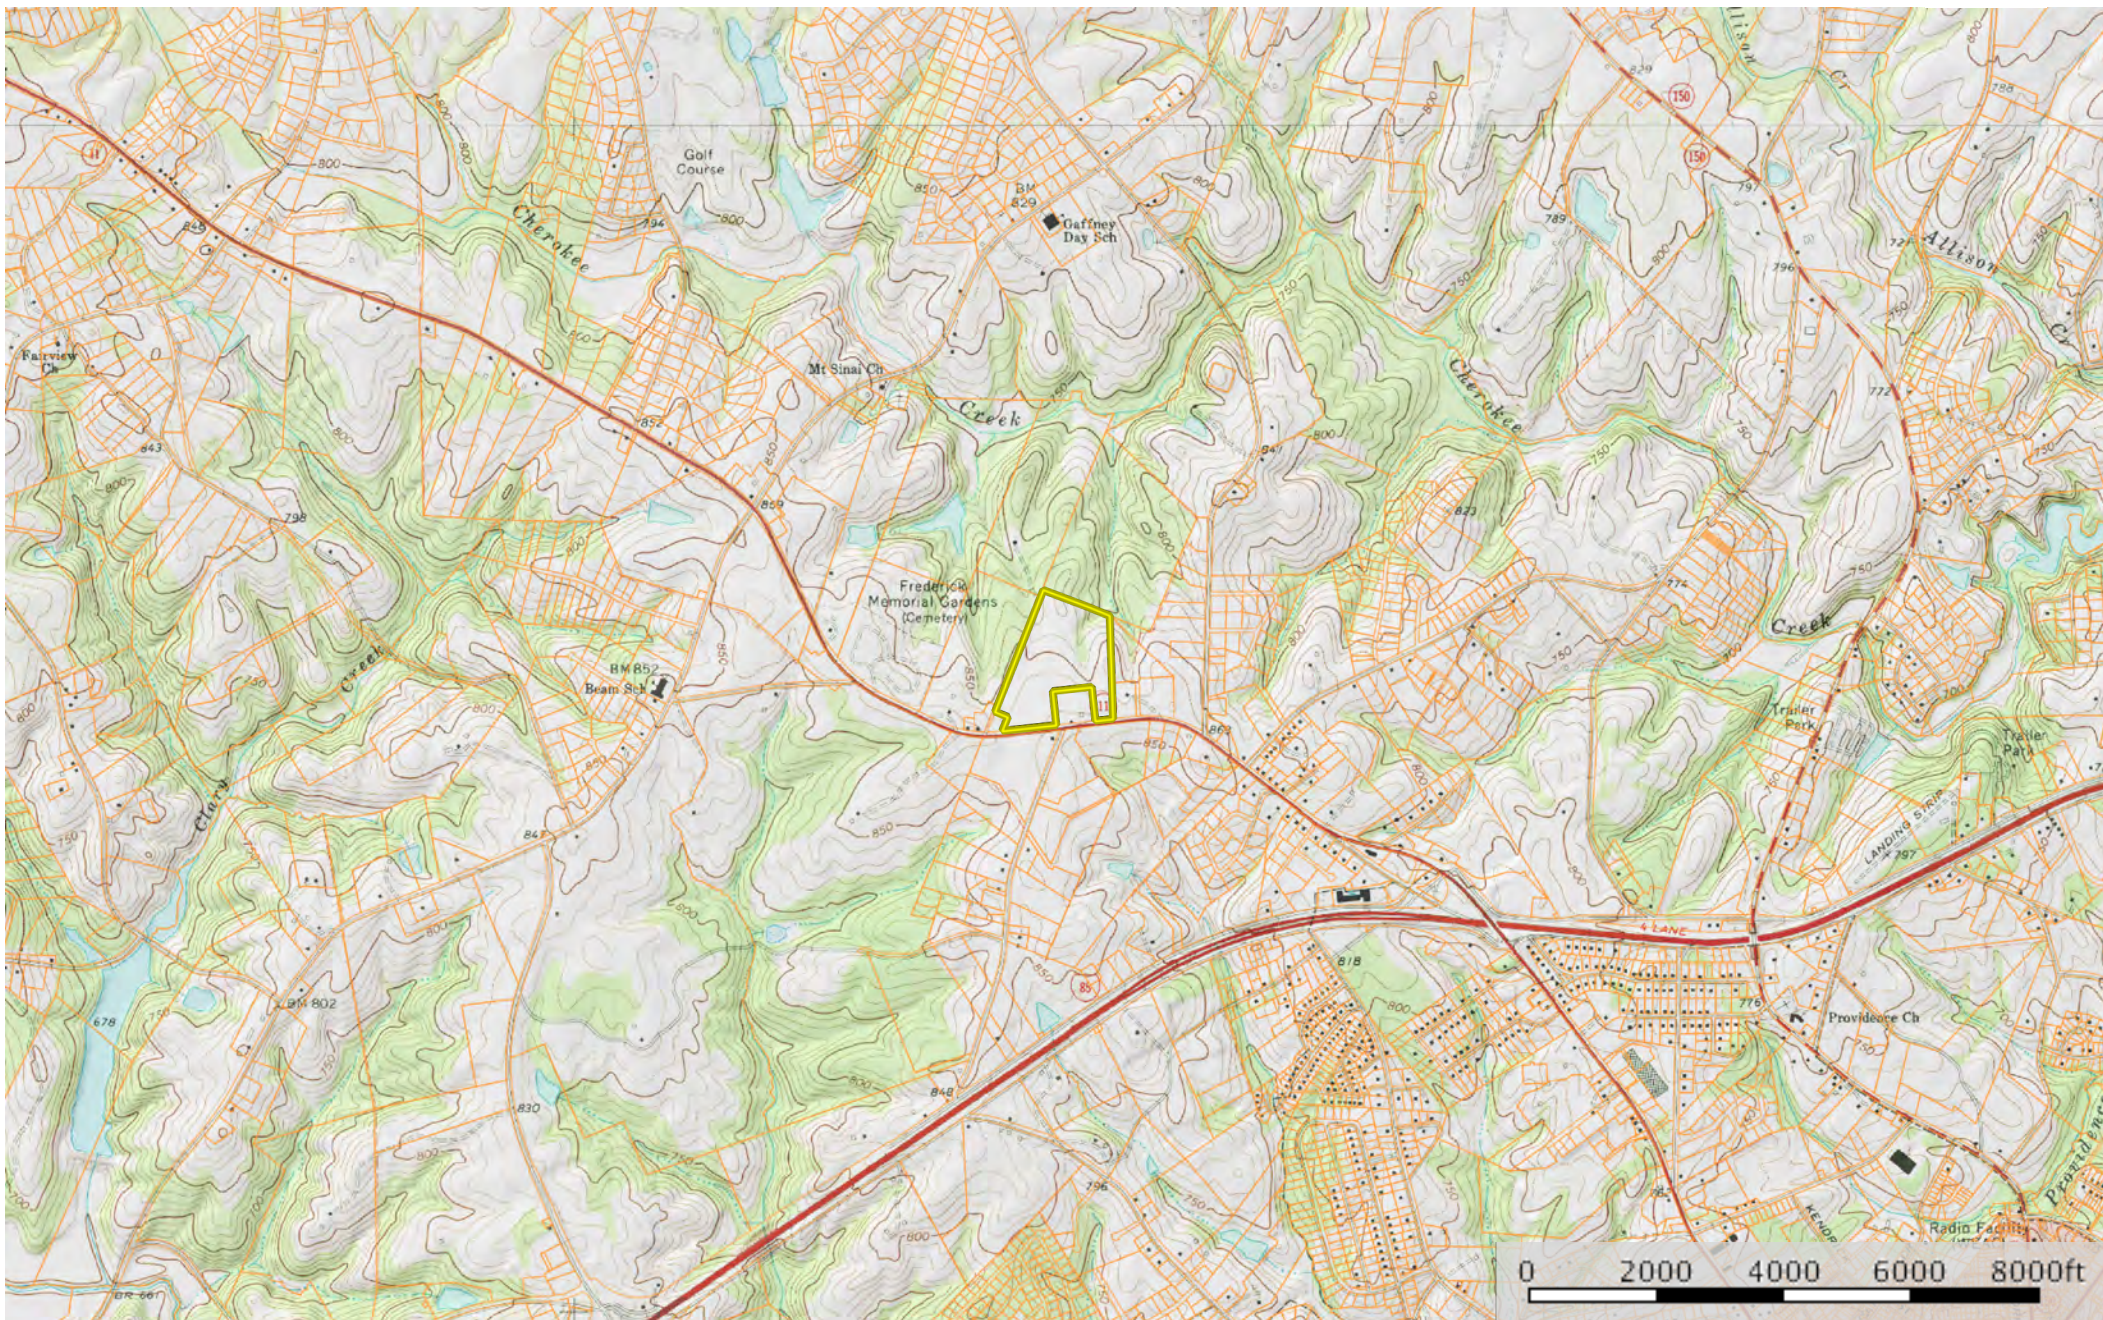

**Peeler - Hwy. 11 - 40.50 acres**  
Cherokee County, South Carolina, 40.5 AC +/-

 Boundary